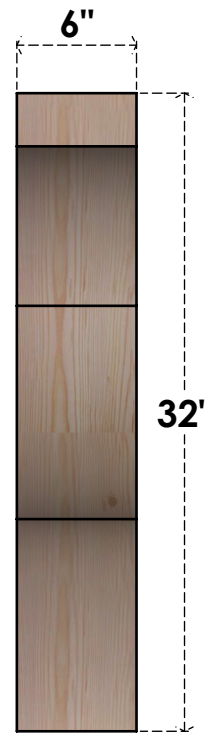

BRC06X32X32FST00RDF

6"W X 32"D X 32"H FUNSTON ROUGH SAWN BRACE, DOUGLAS FIR

SIDE

FRONT

EKENA MILLWORK
 2300 WEST MAIN ST.
 CLARKSVILLE, TX 75426
 TOLL FREE: 866-607-0453
 WWW.EKENAMILLWORK.COM

NOTES

1. INSTALLATION TO BE COMPLETED IN ACCORDANCE WITH MANUFACTURER'S SPECIFICATIONS.
2. DRAWING MAY NOT BE TO SCALE
3. THIS DRAWING IS INTENDED FOR DESIGN AND PLANNING PURPOSES ONLY.
4. ALL INFORMATION CONTAINED HEREIN WAS CURRENT AT THE TIME OF DEVELOPMENT BUT MUST BE REVIEWED AND APPROVED BY THE PRODUCT MANUFACTURER TO BE CONSIDERED ACCURATE.
5. PRODUCTS ARE NOT KILN DRIED. THIS ITEM IS UNIQUE AND WILL CONTAIN THE NATURAL VARIATIONS THAT THE WOOD SPECIES OFFERS. THIS MAY RESULT IN VARIATIONS UP TO 1/4"