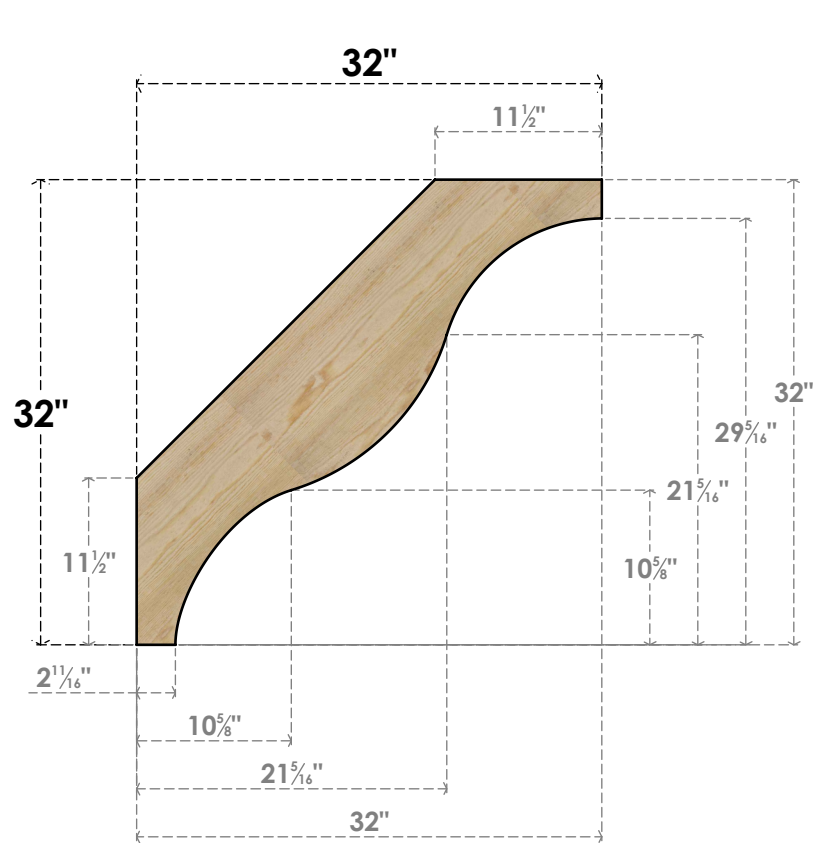

BRC06X32X32FST00RDF

6"W X 32"D X 32"H FUNSTON ROUGH SAWN BRACE, DOUGLAS FIR

SIDE

FRONT

EKENA MILLWORK
 2300 WEST MAIN ST.
 CLARKSVILLE, TX 75426
 TOLL FREE: 866-607-0453
 WWW.EKENAMILLWORK.COM

NOTES

1. INSTALLATION TO BE COMPLETED IN ACCORDANCE WITH MANUFACTURER'S SPECIFICATIONS.
2. DRAWING MAY NOT BE TO SCALE
3. THIS DRAWING IS INTENDED FOR DESIGN AND PLANNING PURPOSES ONLY.
4. ALL INFORMATION CONTAINED HEREIN WAS CURRENT AT THE TIME OF DEVELOPMENT BUT MUST BE REVIEWED AND APPROVED BY THE PRODUCT MANUFACTURER TO BE CONSIDERED ACCURATE.
5. PRODUCTS ARE NOT KILN DRIED. THIS ITEM IS UNIQUE AND WILL CONTAIN THE NATURAL VARIATIONS THAT THE WOOD SPECIES OFFERS. THIS MAY RESULT IN VARIATIONS UP TO 1/4"