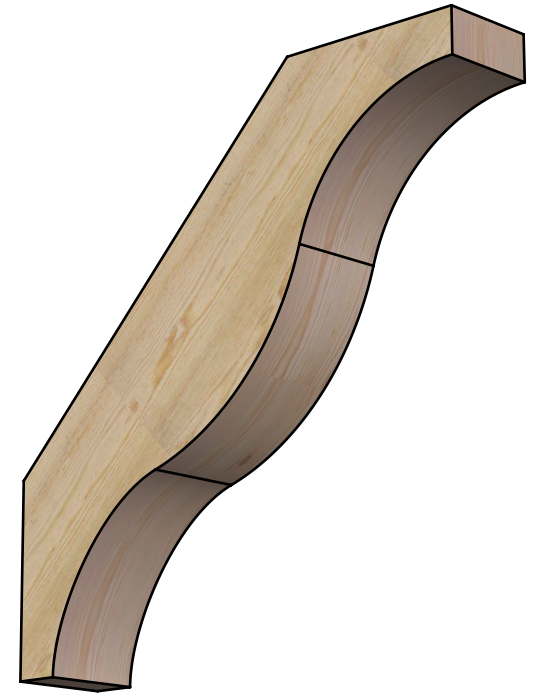

BRC06X32X32FST00RDF

6"W X 32"D X 32"H FUNSTON ROUGH SAWN BRACE, DOUGLAS FIR

SIDE

FRONT

EKENA MILLWORK
 2300 WEST MAIN ST.
 CLARKSVILLE, TX 75426
 TOLL FREE: 866-607-0453
 WWW.EKENAMILLWORK.COM

NOTES

1. INSTALLATION TO BE COMPLETED IN ACCORDANCE WITH MANUFACTURER'S SPECIFICATIONS.
2. DRAWING MAY NOT BE TO SCALE
3. THIS DRAWING IS INTENDED FOR DESIGN AND PLANNING PURPOSES ONLY.
4. ALL INFORMATION CONTAINED HEREIN WAS CURRENT AT THE TIME OF DEVELOPMENT BUT MUST BE REVIEWED AND APPROVED BY THE PRODUCT MANUFACTURER TO BE CONSIDERED ACCURATE.
5. PRODUCTS ARE NOT KILN DRIED. THIS ITEM IS UNIQUE AND WILL CONTAIN THE NATURAL VARIATIONS THAT THE WOOD SPECIES OFFERS. THIS MAY RESULT IN VARIATIONS UP TO 1/4"