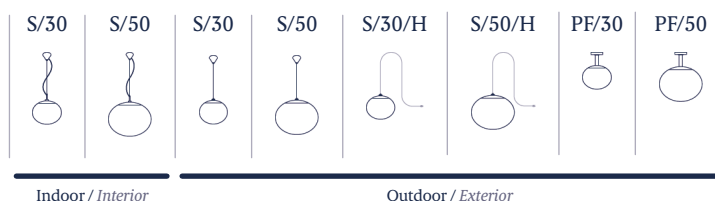

Family / *Familia*: Elipse

bover
barcelona lights

1251 Collier Road,
Suite C
Atlanta, GA 30518
United States

T. +1 (404) 924 2342
info@boverusa.com
www.boverusa.com