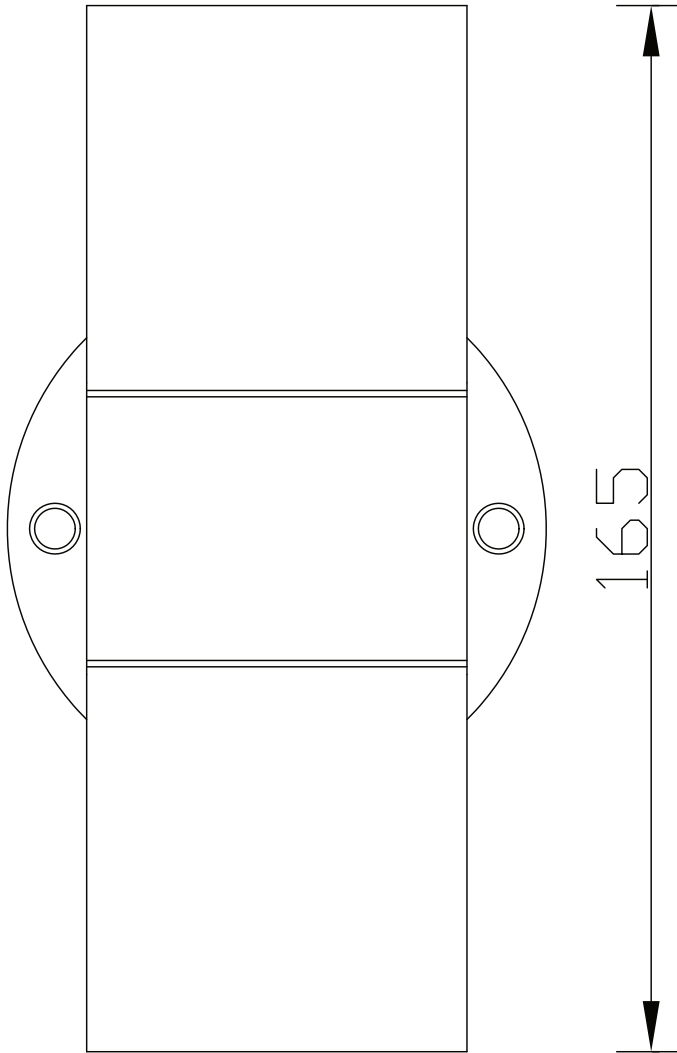

FCL-12720X2

firstchoicelighting®

Set of 2 Blaze - Black Outdoor Up Down Wall Lights

CERTIFICATION

CONTACT

www.firstchoicelighting.co.uk

info@firstchoicelighting.co.uk

ISSUE DATE 06/05/2021

PAGE 2