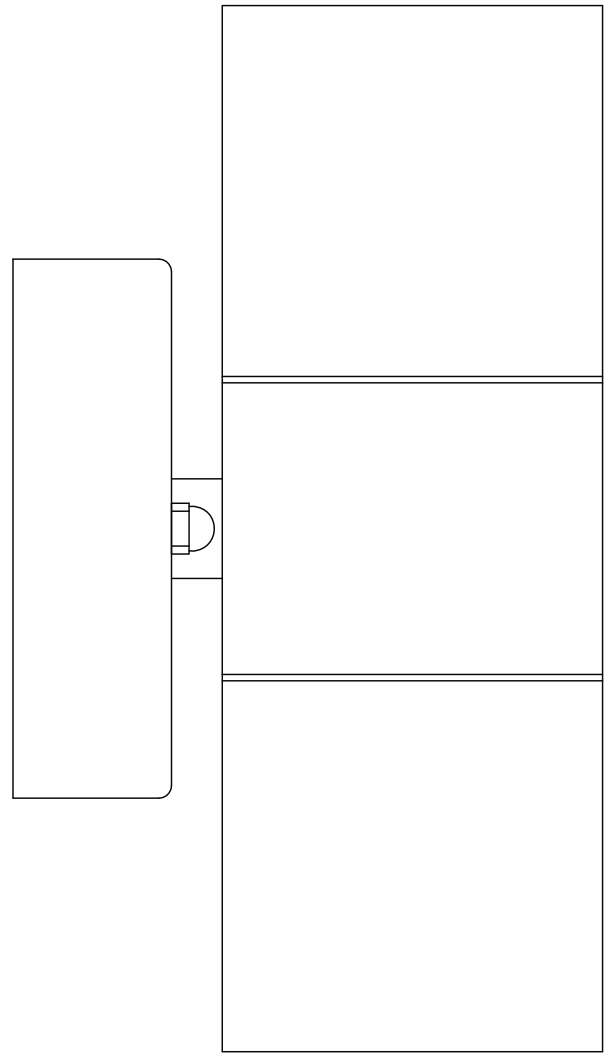

LIGHT SOURCE DATA

- 4 x 35W Max GU10 Halogen (required)
- Lamp direction - Upwards & Downwards
- Lamp shape - Reflector/Pear Shape
- Non-dimmable
- Energy range: A++, A+, A, B, C, D

DIMENSION DATA

- Height 160mm
- Width 60mm
- Depth 93mm

CERTIFICATION

CONTACT

www.firstchoicelighting.co.uk

info@firstchoicelighting.co.uk

FCL-12720X2

firstchoicelighting®

Set of 2 Blaze - Black Outdoor Up Down Wall Lights

CERTIFICATION