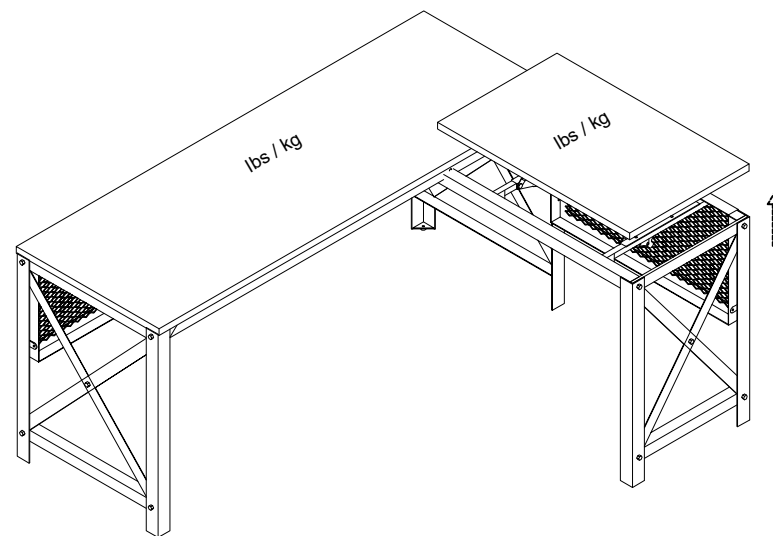

**Wood Breakdown:**  
 MDF 10%, PB 0%.  
 Total storage: 22 cubic feet

**Overall Product Size:**  
 67.2" W × 55.1" D × 30.0" H  
 170.6cm W × 140.0cm D × 76.2cm H

**Maximum Weight Capacities**  
 Unit Weight: 106.5lbs. (48.41kg)