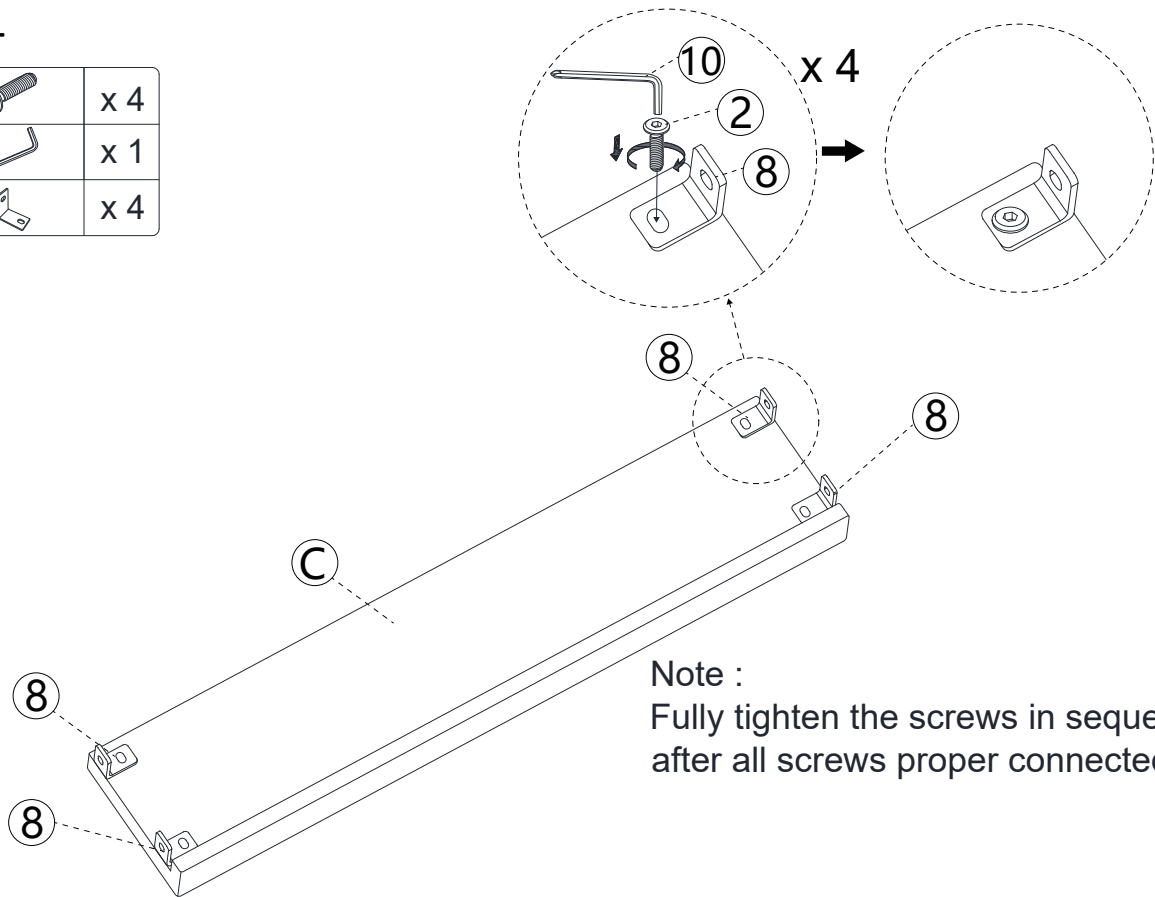

## HARDWARE LIST

<p>1 x8</p>  <p>Bolt M8*45mm</p>	<p>2 x16</p>  <p>Bolt M6*25mm</p>	<p>3 x8</p>  <p>Bolt M4*25mm</p>	<p>4 x8</p>  <p>Spring Washer M8</p>
---	--	--	---

<p>5 x8</p>  <p>Flat Washer M8</p>	<p>6 x1</p>  <p>Right Support</p>	<p>7 x1</p>  <p>Left Support</p>	<p>8 x8</p>  <p>Connect Plate</p>
<p>9 x1</p> <p>Allen Key 5 #</p>	<p>10 x1</p> <p>Allen Key 4 #</p>		

## SPARE

<p>1 x1</p>  <p>Bolt M8*45mm</p>	<p>2 x1</p>  <p>Bolt M6*25mm</p>	<p>3 x1</p>  <p>Bolt M4*25mm</p>	<p>4 x1</p>  <p>Spring Washer M8</p>
<p>5 x1</p>  <p>Flat Washer M8</p>			

Be sure to check all packing material carefully for small parts, which may have come loose inside the carton during shipment.

## STEP 1

2		x 4
10		x 1
8		x 4