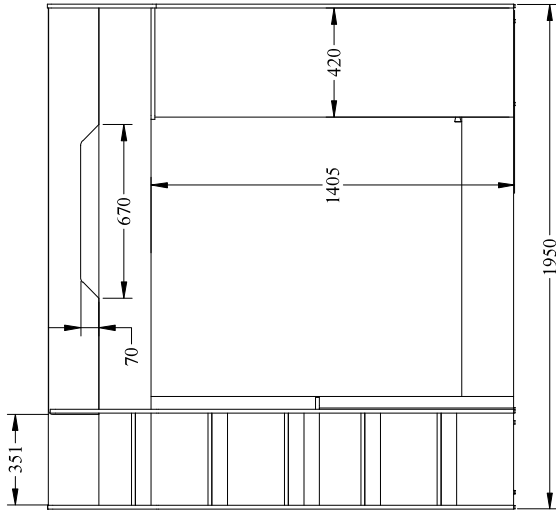

Product Size: (L) 1950 x (W) 1235 x (H) 1800mm
Int Size: 920 x 1920mm
Particle Board: 15mm & 18mm

Product Size: (L) 1950 x (W) 1235 x (H) 1800mm
Int Size: 920 x 1920mm
Particle Board: 15mm & 18mm