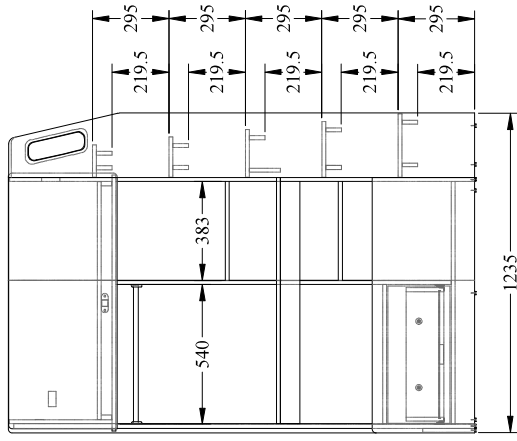

Product Size: (L) 1950 x (W) 1235 x (H) 1800mm
Int Size: 920 x 1920mm
Particle Board: 15mm & 18mm

Product Size: (L) 1950 x (W) 1235 x (H) 1800mm
Int Size: 920 x 1920mm
Particle Board: 15mm & 18mm