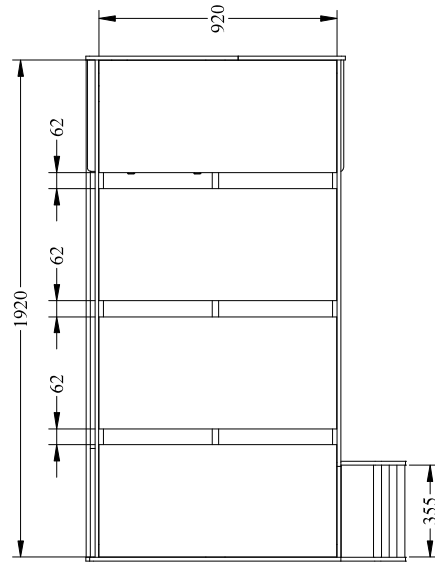

Product Size: (L) 1950 x (W) 1235 x (H) 1800mm
Int Size: 920 x 1920mm
Particle Board: 15mm & 18mm

Product Size: (L) 1950 x (W) 1235 x (H) 1800mm
Int Size: 920 x 1920mm
Particle Board: 15mm & 18mm