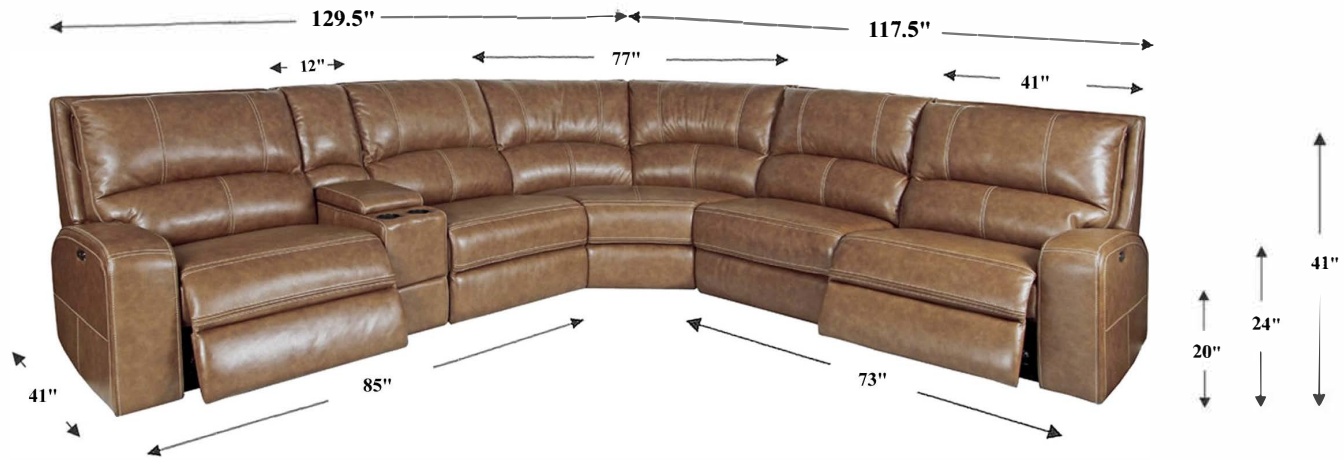

6 Piece Modular Power Reclining Sectional with Power Adjustable Headrests

Overall Dimensions	129.5" x 117.5" x 41"	Seat Width	31.5"
Overall Width	129.5"	Seat Depth	22"
Overall Depth	117.5"	Seat Height	20"
Overall Height	41"	Arm Width	8.5"
Overall Weight	535.7 lbs.	Arm Depth	27.5"
Fully Reclined	68.2"	Arm Height	24"
Distance from Wall	6"	Back Height	22.2"
Back of Seat to end of Chaise	39.7"	Headrest Extended from Back	6.5"
Leg Height (Distance from Foot Rest to Floor in Full Recline)	23"	Console Storage area Inside	7.5" x 12" x 7"
Head Height (Distance from Headrest to Floor in Full Recline)	32"		