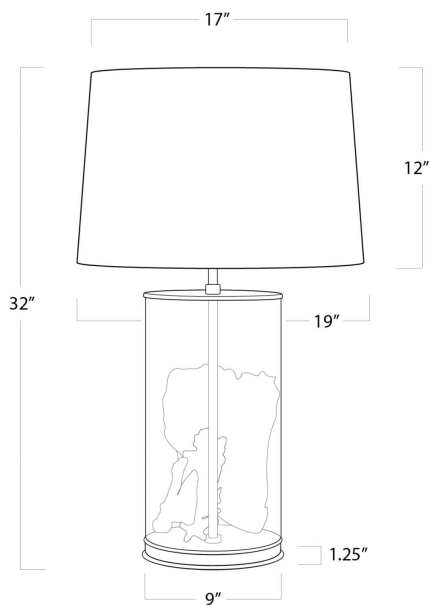

REGINA ANDREW

DETROIT

SPECIFICATION SHEET

Magelian Glass Table Lamp (Polished Nickel) 13-1438PN

HEIGHT	32
WIDTH	19
DEPTH	19
SHADE DIMS	17 x 19 x 12
SHADE COLOR	Natural Linen
BULB QTY	1
BULB TYPE	A Type Medium Base (E26)
SOCKET	E26 3-Way Cast Turn Knob
WATTAGE	3-Way 150 Watt Max
WIRING TYPE	Standard
MATERIAL	Glass
FINISH	N/A
NOTES	8 ft of cord
FREIGHT ONLY	No