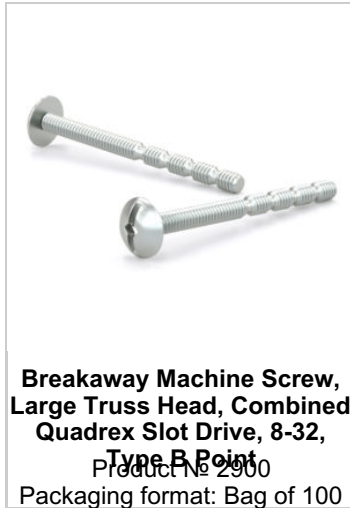

## Contemporary Metal Pull - 7265

This pull with unique geometric lines will add a modern touch to furniture and cabinetry.

**Product №** BP7265160140

**Center to Center** 6 5/16 in\*

**Finish** Chrome

**Length - Overall Dimensions** 9 9/32 in\*

## SUGGESTED PRODUCTS

**Breakaway Machine Screw, Large Truss Head, Combined Quadrex Slot Drive, 8-32, Type B Point**  
 Product № 2905  
 Packaging format: Bag of 50 units

**Breakaway Machine Screw, Large Truss Head, Combined Quadrex Slot Drive, 8-32, Type B Point**  
 Product № 2900  
 Packaging format: Bag of 100 units