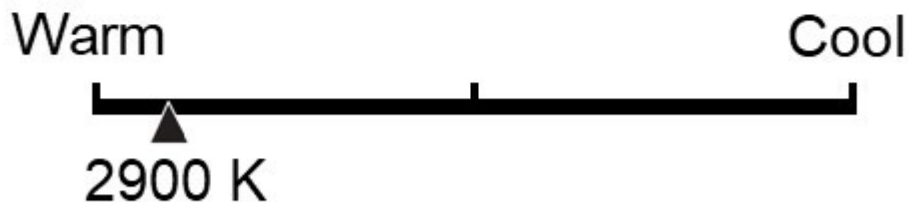

Lighting Facts Per Bulb

Brightness **950 lumens**

Estimated Yearly Energy Cost \$6.02

Based on 3 hrs/day, 11¢/kWh
Cost depends on rates and use

Life

Based on 3 hrs/day **1.8 years**

Light Appearance

Energy Used **50 watts**