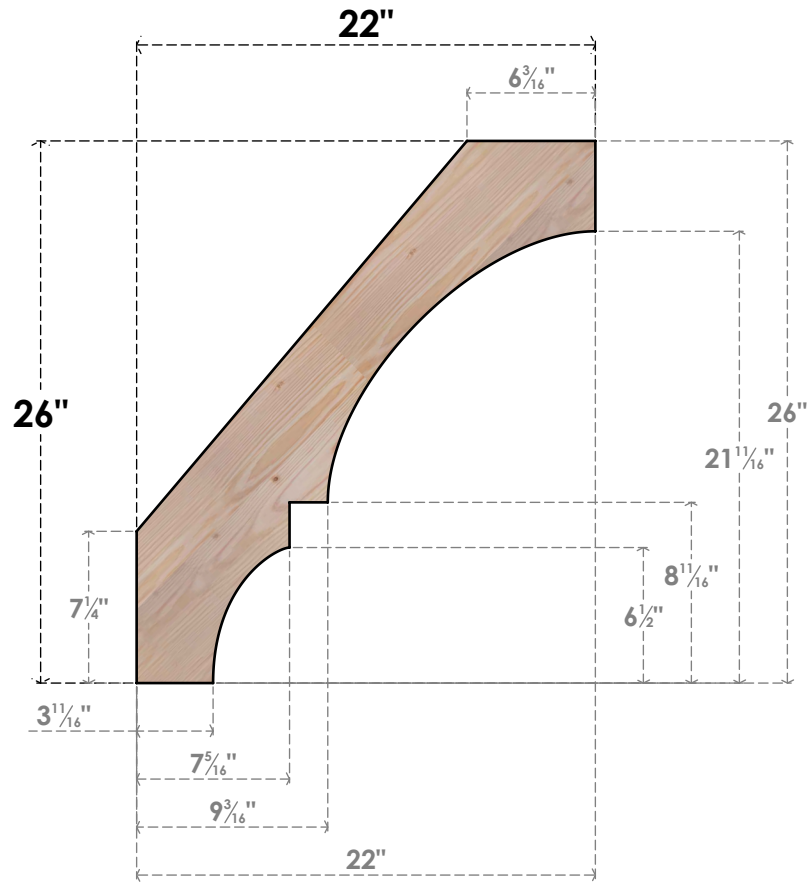

BRC04X22X26BOA00SDF

3 1/2"W X 22"D X 26"H BALBOA SMOOTH BRACE, DOUGLAS FIR

SIDE

FRONT

EKENA MILLWORK
 2300 WEST MAIN ST.
 CLARKSVILLE, TX 75426
 TOLL FREE: 866-607-0453
 WWW.EKENAMILLWORK.COM

NOTES

1. INSTALLATION TO BE COMPLETED IN ACCORDANCE WITH MANUFACTURER'S SPECIFICATIONS.
2. DRAWING MAY NOT BE TO SCALE
3. THIS DRAWING IS INTENDED FOR DESIGN AND PLANNING PURPOSES ONLY.
4. ALL INFORMATION CONTAINED HEREIN WAS CURRENT AT THE TIME OF DEVELOPMENT BUT MUST BE REVIEWED AND APPROVED BY THE PRODUCT MANUFACTURER TO BE CONSIDERED ACCURATE.
5. PRODUCTS ARE NOT KILN DRIED. THIS ITEM IS UNIQUE AND WILL CONTAIN THE NATURAL VARIATIONS THAT THE WOOD SPECIES OFFERS. THIS MAY RESULT IN VARIATIONS UP TO 1/4"