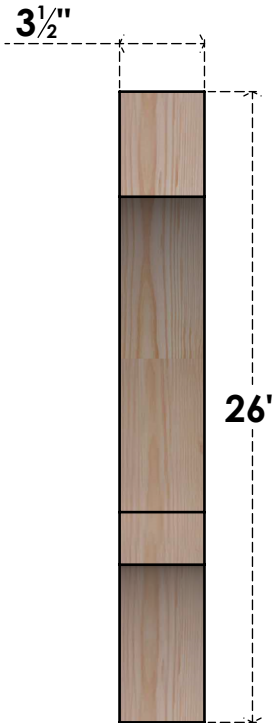

BRC04X22X26BOA00SDF

3 1/2"W X 22"D X 26"H BALBOA SMOOTH BRACE, DOUGLAS FIR

SIDE

FRONT

EKENA MILLWORK
 2300 WEST MAIN ST.
 CLARKSVILLE, TX 75426
 TOLL FREE: 866-607-0453
 WWW.EKENAMILLWORK.COM

NOTES

1. INSTALLATION TO BE COMPLETED IN ACCORDANCE WITH MANUFACTURER'S SPECIFICATIONS.
2. DRAWING MAY NOT BE TO SCALE
3. THIS DRAWING IS INTENDED FOR DESIGN AND PLANNING PURPOSES ONLY.
4. ALL INFORMATION CONTAINED HEREIN WAS CURRENT AT THE TIME OF DEVELOPMENT BUT MUST BE REVIEWED AND APPROVED BY THE PRODUCT MANUFACTURER TO BE CONSIDERED ACCURATE.
5. PRODUCTS ARE NOT KILN DRIED. THIS ITEM IS UNIQUE AND WILL CONTAIN THE NATURAL VARIATIONS THAT THE WOOD SPECIES OFFERS. THIS MAY RESULT IN VARIATIONS UP TO 1/4"