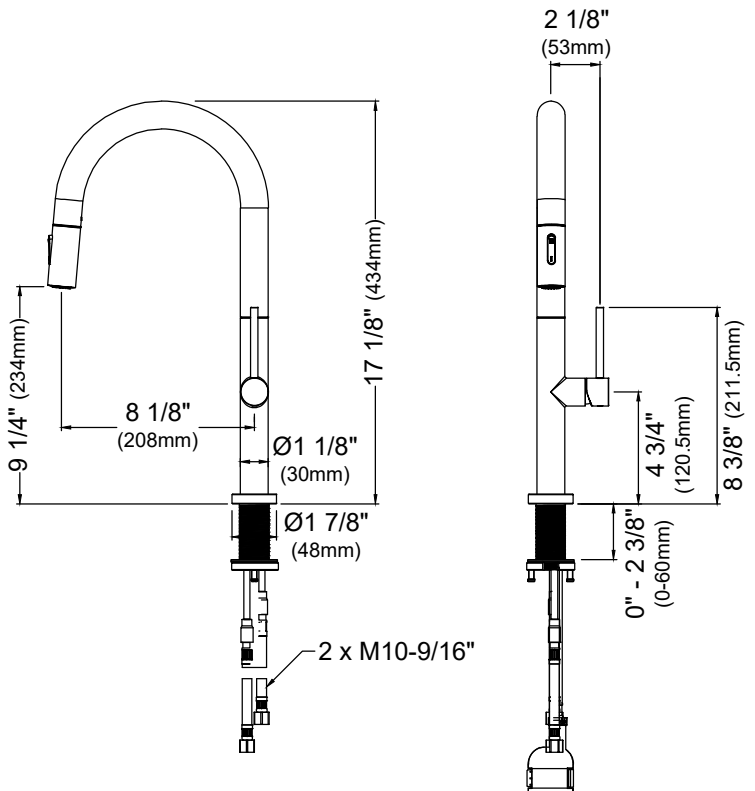

Finishes Available

MODEL	FINISH
KKF730MB	Matte Black
KKF730SFSS	Spot Free Stainless Steel
KKF730SFCB	Spot Free Champagne Bronze
KKF730SFGG	Spot Free Gunmetal Grey
KKF730SFBG	Spot Free Brushed Gold