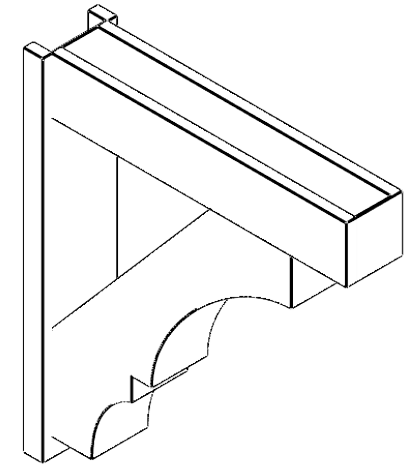

ITEM NUMBER: OUTUROC060X080X34000X38000X060X020X060BOA44RCPR

6"W TOP X 8"W BACK X 34"D X 38"H X 6"T TOP X 2"T BACK TIMBERTHANE ROUGH CEDAR BALBOA FAUX WOOD OPEN OUTLOOKER, BLOCK TOP AND BACK, 6"W CLOSED BRACE, PRIMED TAN

EKENA MILLWORK
2300 WEST MAIN ST.
CLARKSVILLE, TX 75426
TOLL FREE: 866-607-0453
WWW.EKENAMILLWORK.COM

NOTES

1. INSTALLATION TO BE COMPLETED IN ACCORDANCE WITH MANUFACTURER'S SPECIFICATIONS.
2. DRAWING MAY NOT BE TO SCALE
3. THIS DRAWING IS INTENDED FOR DESIGN AND PLANNING PURPOSES ONLY.
4. ALL INFORMATION CONTAINED HEREIN WAS CURRENT AT THE TIME OF DEVELOPMENT BUT MUST BE REVIEWED AND APPROVED BY THE PRODUCT MANUFACTURER TO BE CONSIDERED ACCURATE.
5. TIMBERTHANE ARCHITECTURAL PRODUCTS ARE MADE FROM HIGH DENSITY URETHANE AND COME FACTORY PRIMED