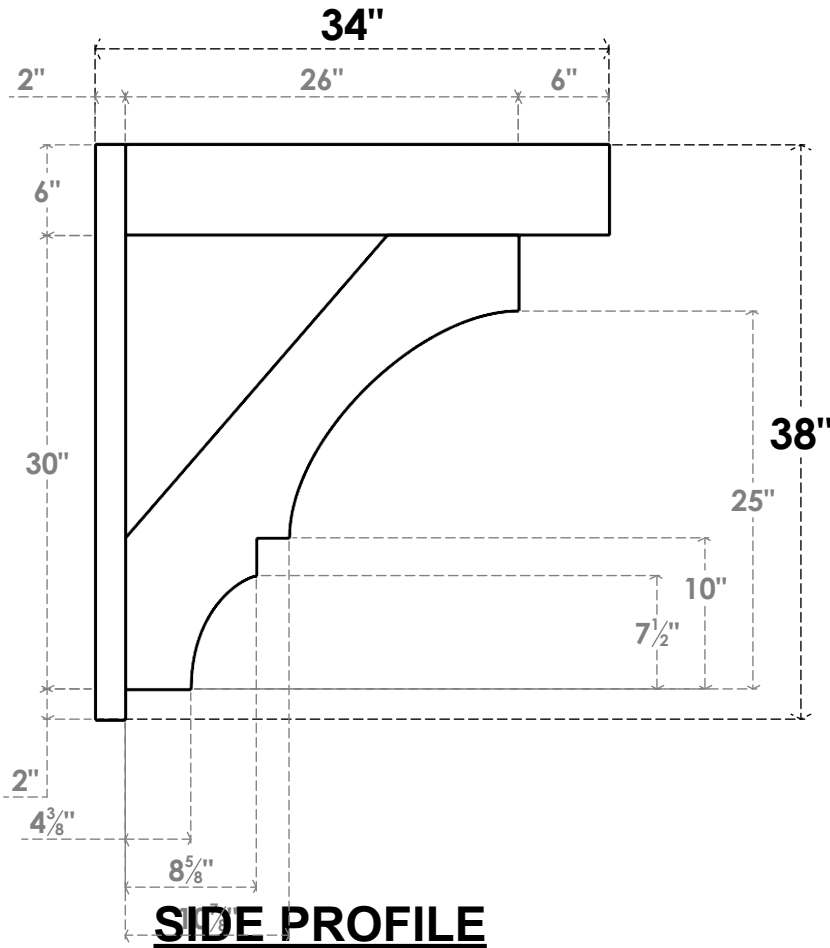

ITEM NUMBER: OUTUROC060X080X34000X38000X060X020X060BOA44RCPR

6"W TOP X 8"W BACK X 34"D X 38"H X 6"T TOP X 2"T BACK TIMBERTHANE ROUGH CEDAR BALBOA FAUX WOOD OPEN OUTLOOKER, BLOCK TOP AND BACK, 6"W CLOSED BRACE, PRIMED TAN