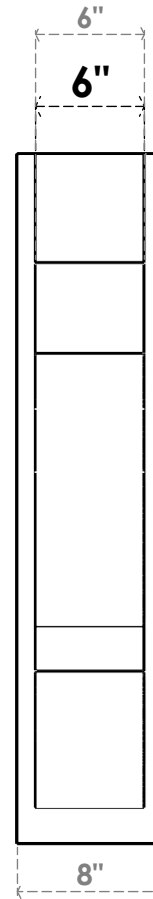

ITEM NUMBER: OUTUROC060X080X34000X38000X060X020X060BOA44RCPR

6"W TOP X 8"W BACK X 34"D X 38"H X 6"T TOP X 2"T BACK TIMBERTHANE ROUGH CEDAR BALBOA FAUX WOOD OPEN OUTLOOKER, BLOCK TOP AND BACK, 6"W CLOSED BRACE, PRIMED TAN

EKENA MILLWORK
2300 WEST MAIN ST.
CLARKSVILLE, TX 75426
TOLL FREE: 866-607-0453
WWW.EKENAMILLWORK.COM

NOTES

1. INSTALLATION TO BE COMPLETED IN ACCORDANCE WITH MANUFACTURER'S SPECIFICATIONS.
2. DRAWING MAY NOT BE TO SCALE
3. THIS DRAWING IS INTENDED FOR DESIGN AND PLANNING PURPOSES ONLY.
4. ALL INFORMATION CONTAINED HEREIN WAS CURRENT AT THE TIME OF DEVELOPMENT BUT MUST BE REVIEWED AND APPROVED BY THE PRODUCT MANUFACTURER TO BE CONSIDERED ACCURATE.
5. TIMBERTHANE ARCHITECTURAL PRODUCTS ARE MADE FROM HIGH DENSITY URETHANE AND COME FACTORY PRIMED