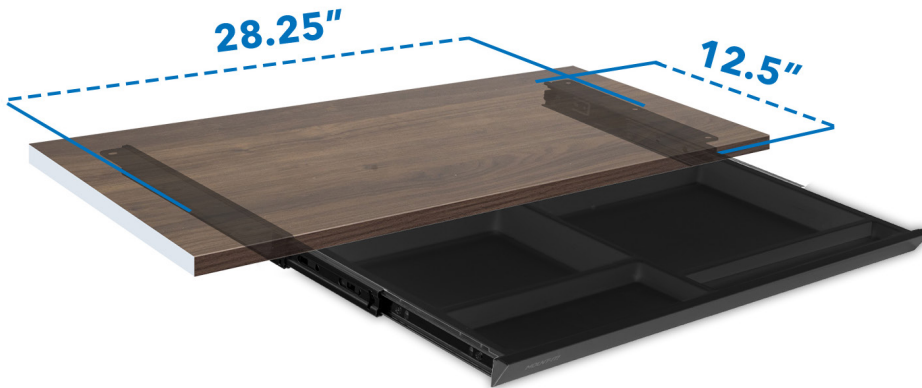

- Features 4 compartments designed to accommodate both smaller and larger items
- Smooth sliding mechanism for easy access
- Recommended for traditional desks and Mount-It! single motor standing desks

Available in black or white

4 Compartments

Features Video

Manual

MI-7298BLK & MI-7298WHT Deep Under Desk Drawer

Available in black or white

MOUNT-IT!

Office supplies storage

Required mounting space:

Smooth sliding mechanism

Mounting hardware included

SPECIFICATIONS

Number of Compartments:	4
Product Dimensions:	25.8" x 12.5" x 1.6"
Material:	Plastic, Steel
Available Colors:	White, black