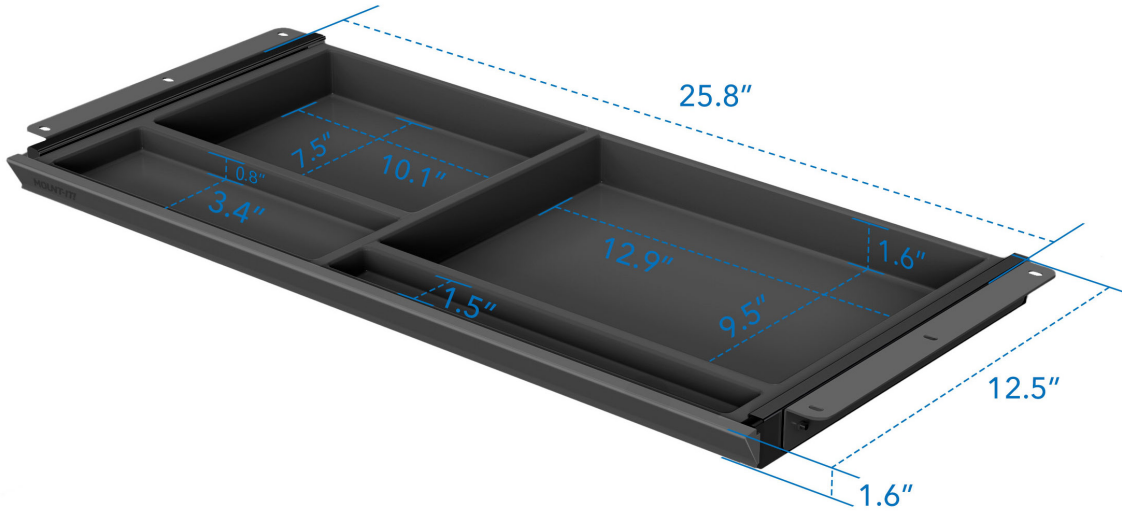

- Features 4 compartments designed to accommodate both smaller and larger items
- Smooth sliding mechanism for easy access
- Recommended for traditional desks and Mount-It! single motor standing desks

Available in black or white

4 Compartments

Features Video

Manual

MI-7298BLK & MI-7298WHT Deep Under Desk Drawer

Available in black or white

MOUNT-IT!

Office supplies storage

Required mounting space:

Smooth sliding mechanism

Mounting hardware included

SPECIFICATIONS

Number of Compartments:	4
Product Dimensions:	25.8" x 12.5" x 1.6"
Material:	Plastic, Steel
Available Colors:	White, black