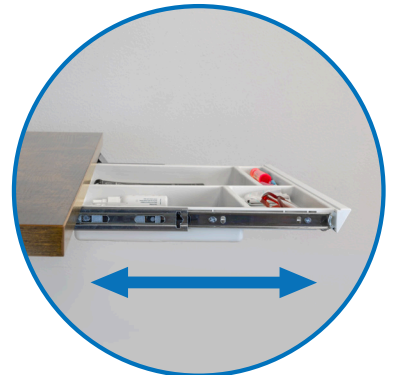

MOUNT-IT!

MI-7298BLK & MI-7298WHT Deep Under Desk Drawer

This deep under desk drawer is a must-have solution to optimize your workspace organization. Securely mounting beneath your tabletop, this pull-out drawer effortlessly expands your storage capacity for a clutter-free environment.

- Features 4 compartments designed to accommodate both smaller and larger items
- Smooth sliding mechanism for easy access
- Recommended for traditional desks and Mount-It! single motor standing desks

Available in black or white

4 Compartments

Features Video

Manual

MI-7298BLK & MI-7298WHT Deep Under Desk Drawer

Available in black or white

MOUNT-IT!

Office supplies storage

Required mounting space:

Smooth sliding mechanism

Mounting hardware included

SPECIFICATIONS

Number of Compartments:	4
Product Dimensions:	25.8" x 12.5" x 1.6"
Material:	Plastic, Steel
Available Colors:	White, black