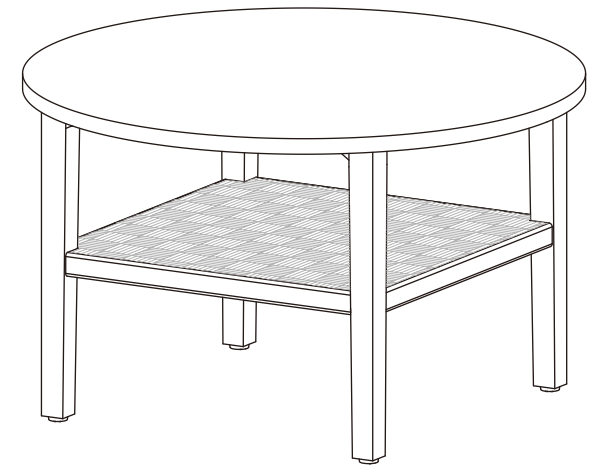

Part List and Hardware List			
PIECE	DESCRIPTION	PICTURE	QUANTITY
A	Top		1X
B	Shelf		1X
C	Leg		4X
HW1	Bolt(M8x0.5x55MM)		12X
HW2	Flat Washer		12X
HW3	Allen key		1X

Owner Manual

Product Dimensions: 31.89"W X31.89"D X 18.9"H