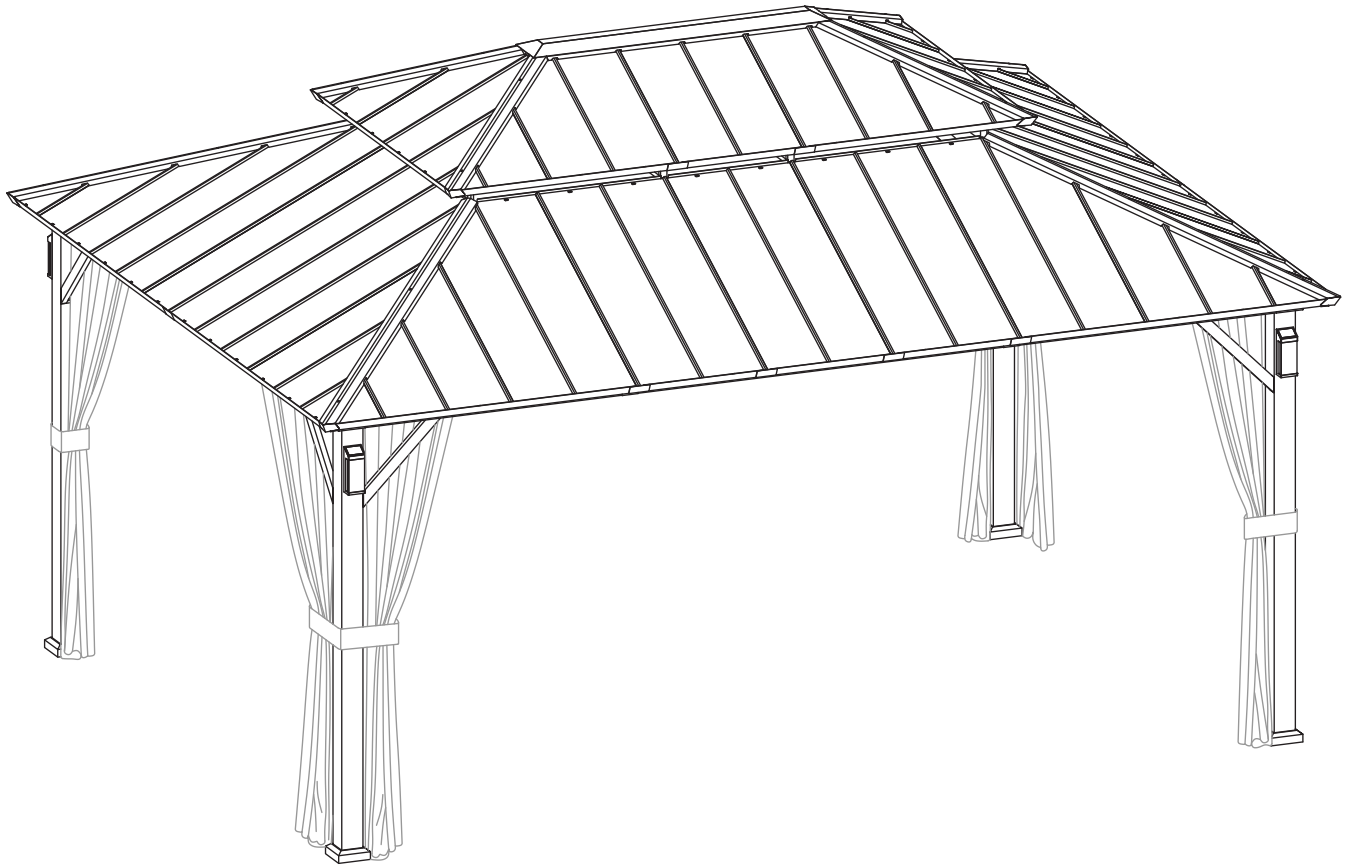

**MODEL: IG10600148-1216**

OWNER'S MANUAL

## The Horizon 12'x16' Hard Top Gazebo W/ Solar LED light