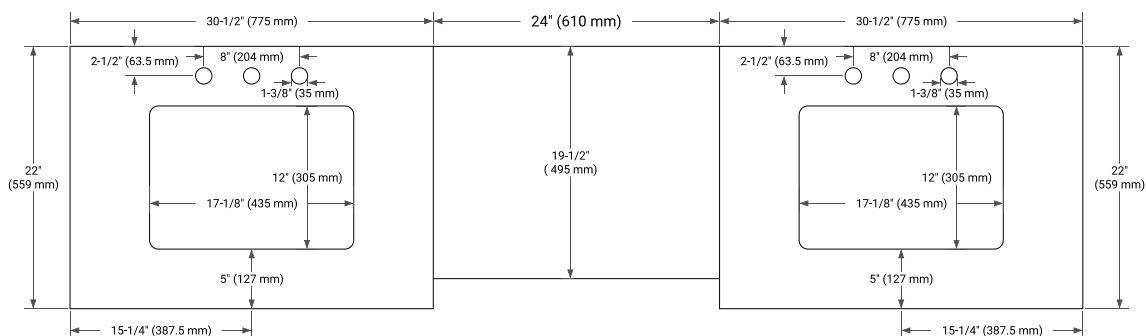

STAFFORD 85" DOUBLE SINK VANITY SET

SIDE VIEW

CABINET

CABINET MIRROR

RECTANGLE SINK COUNTERTOP WITH 1.5 IN. THICKNESS

OVERALL DIMENSIONS

Two 30.5"W x 22"D x 1.5"H Countertops &
One 24"W x 19.5"D x 1.5"H Middle Countertop

COUNTERTOP OPTIONS

Carrara Marble

White Quartz

FEATURES

- Countertop Pre-Drilled for 8" Widespread Faucet
- Two Ceramic, UPC Certified

FEATURES

- Countertop
- Matching Backsplash
- Rectangle Sinks

THREE DIMENSIONAL COUNTERTOP VIEW

TOP VIEW

EDGE SIDE VIEW