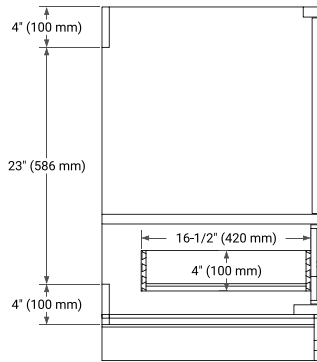

STAFFORD 85" DOUBLE SINK VANITY SET

SIDE VIEW

CABINET

CABINET MIRROR

RECTANGLE SINK COUNTERTOP WITH 1.5 IN. THICKNESS

OVERALL DIMENSIONS

Two 30.5"W x 22"D x 1.5"H Countertops &
One 24"W x 19.5"D x 1.5"H Middle Countertop

COUNTERTOP OPTIONS

Carrara Marble

White Quartz

FEATURES

- Countertop Pre-Drilled for 8" Widespread Faucet
- Two Ceramic, UPC Certified

FEATURES

- Countertop
- Matching Backsplash
- Rectangle Sinks

THREE DIMENSIONAL COUNTERTOP VIEW

TOP VIEW

EDGE SIDE VIEW