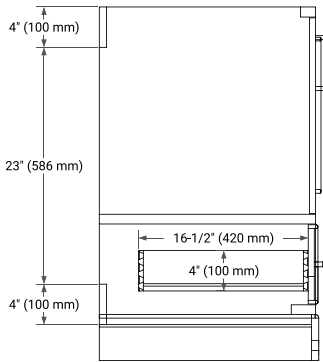

STAFFORD 85" DOUBLE SINK VANITY SET

SIDE VIEW

CABINET

CABINET MIRROR

RECTANGLE SINK COUNTERTOP WITH 1.5 IN. THICKNESS

OVERALL DIMENSIONS

Two 30.5"W x 22"D x 1.5"H Countertops &
One 24"W x 19.5"D x 1.5"H Middle Countertop

COUNTERTOP OPTIONS

Carrara Marble

White Quartz

FEATURES

- Countertop Pre-Drilled for 8" Widespread Faucet
- Two Ceramic, UPC Certified

FEATURES

- Countertop
- Matching Backsplash
- Rectangle Sinks

THREE DIMENSIONAL COUNTERTOP VIEW

TOP VIEW

EDGE SIDE VIEW