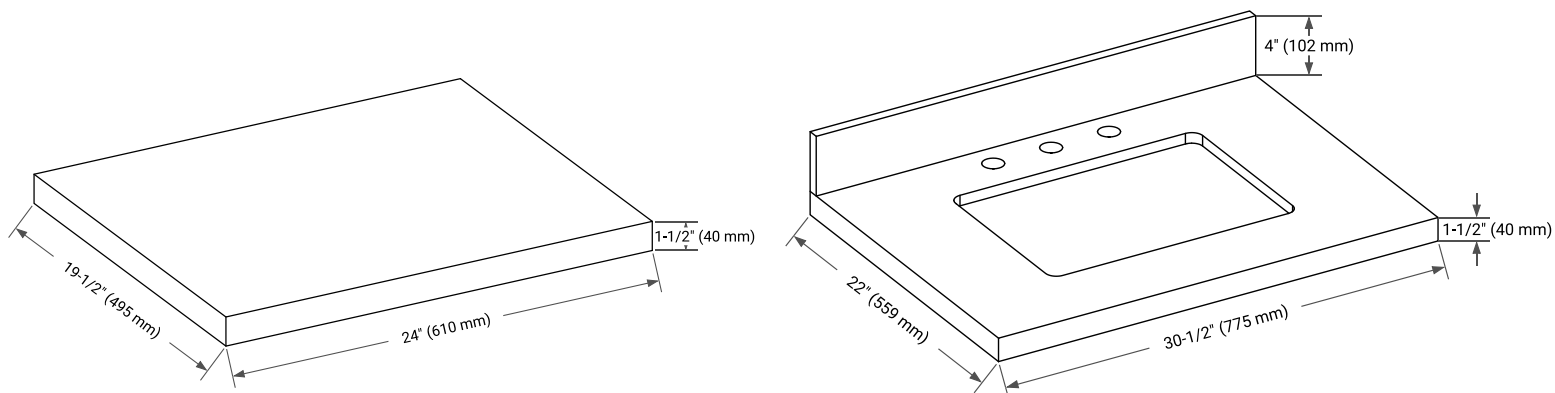

STAFFORD 85" DOUBLE SINK VANITY SET

SIDE VIEW

CABINET

CABINET MIRROR

RECTANGLE SINK COUNTERTOP WITH 1.5 IN. THICKNESS

OVERALL DIMENSIONS

Two 30.5"W x 22"D x 1.5"H Countertops &
One 24"W x 19.5"D x 1.5"H Middle Countertop

COUNTERTOP OPTIONS

Carrara Marble

White Quartz

FEATURES

- Countertop Pre-Drilled for 8" Widespread Faucet
- Two Ceramic, UPC Certified

FEATURES

- Countertop
- Matching Backsplash
- Rectangle Sinks

THREE DIMENSIONAL COUNTERTOP VIEW

TOP VIEW

EDGE SIDE VIEW