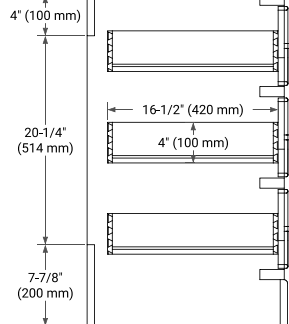

STAFFORD 85" DOUBLE SINK VANITY SET

SIDE VIEW

CABINET

CABINET MIRROR

RECTANGLE SINK COUNTERTOP WITH 1.5 IN. THICKNESS

OVERALL DIMENSIONS

Two 30.5"W x 22"D x 1.5"H Countertops &
One 24"W x 19.5"D x 1.5"H Middle Countertop

COUNTERTOP OPTIONS

Carrara Marble

White Quartz

FEATURES

- Countertop Pre-Drilled for 8" Widespread Faucet
- Two Ceramic, UPC Certified

FEATURES

- Countertop
- Matching Backsplash
- Rectangle Sinks

THREE DIMENSIONAL COUNTERTOP VIEW

TOP VIEW

EDGE SIDE VIEW