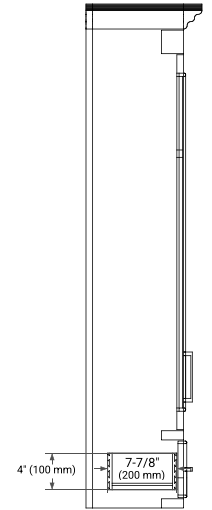

STAFFORD 85" DOUBLE SINK VANITY SET

SIDE VIEW

CABINET

CABINET MIRROR

RECTANGLE SINK COUNTERTOP WITH 1.5 IN. THICKNESS

OVERALL DIMENSIONS

Two 30.5"W x 22"D x 1.5"H Countertops &
One 24"W x 19.5"D x 1.5"H Middle Countertop

COUNTERTOP OPTIONS

Carrara Marble

White Quartz

FEATURES

- Countertop Pre-Drilled for 8" Widespread Faucet
- Two Ceramic, UPC Certified

FEATURES

- Countertop
- Matching Backsplash
- Rectangle Sinks

THREE DIMENSIONAL COUNTERTOP VIEW

TOP VIEW

EDGE SIDE VIEW