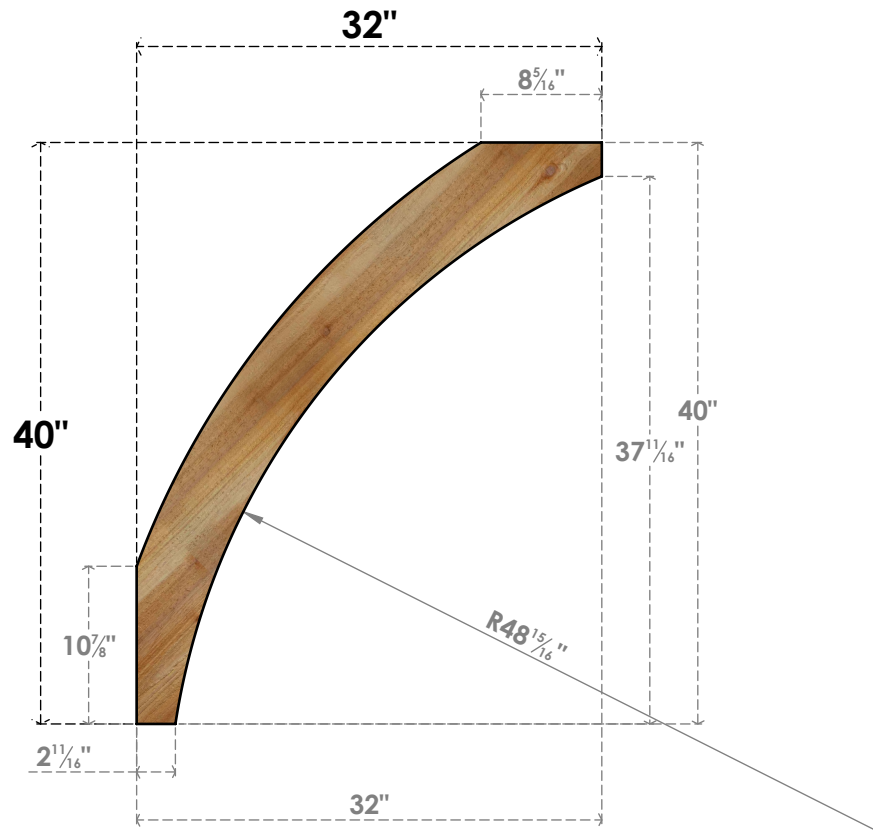

BRC06X32X40THR00RWR

6"W X 32"D X 40"H THORTON ROUGH SAWN BRACE, WESTERN RED CEDAR

SIDE

FRONT

EKENA MILLWORK
 2300 WEST MAIN ST.
 CLARKSVILLE, TX 75426
 TOLL FREE: 866-607-0453
 WWW.EKENAMILLWORK.COM

NOTES

1. INSTALLATION TO BE COMPLETED IN ACCORDANCE WITH MANUFACTURER'S SPECIFICATIONS.
2. DRAWING MAY NOT BE TO SCALE
3. THIS DRAWING IS INTENDED FOR DESIGN AND PLANNING PURPOSES ONLY.
4. ALL INFORMATION CONTAINED HEREIN WAS CURRENT AT THE TIME OF DEVELOPMENT BUT MUST BE REVIEWED AND APPROVED BY THE PRODUCT MANUFACTURER TO BE CONSIDERED ACCURATE.
5. PRODUCTS ARE NOT KILN DRIED. THIS ITEM IS UNIQUE AND WILL CONTAIN THE NATURAL VARIATIONS THAT THE WOOD SPECIES OFFERS. THIS MAY RESULT IN VARIATIONS UP TO 1/4"