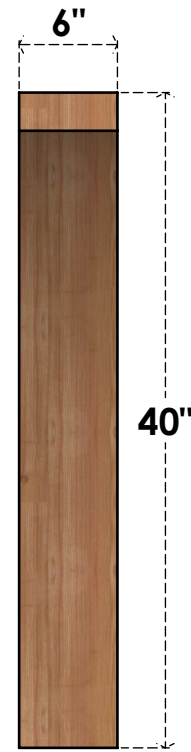

BRC06X32X40THR00RWR

6"W X 32"D X 40"H THORTON ROUGH SAWN BRACE, WESTERN RED CEDAR

SIDE

FRONT

EKENA MILLWORK
 2300 WEST MAIN ST.
 CLARKSVILLE, TX 75426
 TOLL FREE: 866-607-0453
 WWW.EKENAMILLWORK.COM

NOTES

1. INSTALLATION TO BE COMPLETED IN ACCORDANCE WITH MANUFACTURER'S SPECIFICATIONS.
2. DRAWING MAY NOT BE TO SCALE
3. THIS DRAWING IS INTENDED FOR DESIGN AND PLANNING PURPOSES ONLY.
4. ALL INFORMATION CONTAINED HEREIN WAS CURRENT AT THE TIME OF DEVELOPMENT BUT MUST BE REVIEWED AND APPROVED BY THE PRODUCT MANUFACTURER TO BE CONSIDERED ACCURATE.
5. PRODUCTS ARE NOT KILN DRIED. THIS ITEM IS UNIQUE AND WILL CONTAIN THE NATURAL VARIATIONS THAT THE WOOD SPECIES OFFERS. THIS MAY RESULT IN VARIATIONS UP TO 1/4"