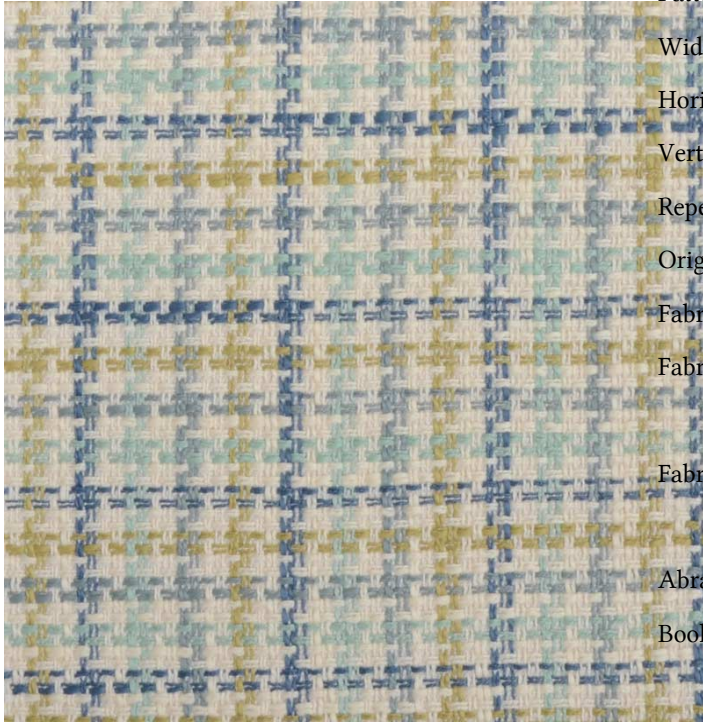

Fabric Detail for:32664 | 50-natural/blue

Pattern:	32664 50-natural/blue
Width:	54"
Horizontal Repeat:	1.750"
Vertical Repeat:	1.500"
Repeat Direction:	Up The Roll
Origin:	China
Fabric Grade:	03
Fabric Contents:	65% Polyester 35% Cotton
Fabric Performance:	NFPA 260 UFAC - Class 1
Abrasion:	45,000 Double Rubs
Book Name:	ROYAL-SPA-AQUA