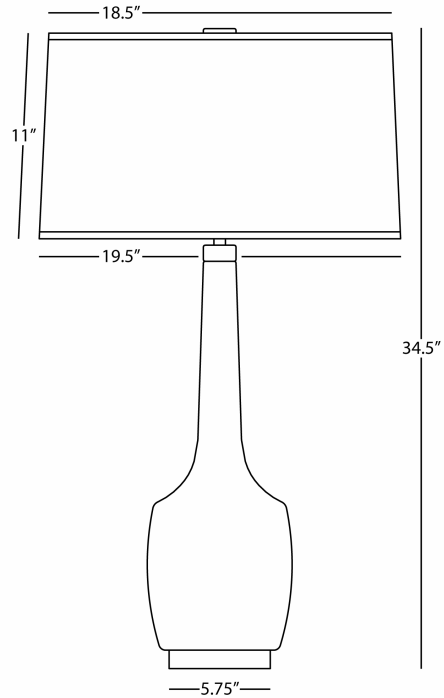

DELILAH

MST70

Table Lamp

1-150W Max.

Bulb Type: A

Switch: Hi-Lo Dimming

Antique Brass Finish

Matte Smoky Taupe Glazed Ceramic

Oyster Linen Shade w/ Self-Fabric

Top and Bottom Diffuser

See Audrey/ Delilah Table for Color Options

* *Made In The USA*