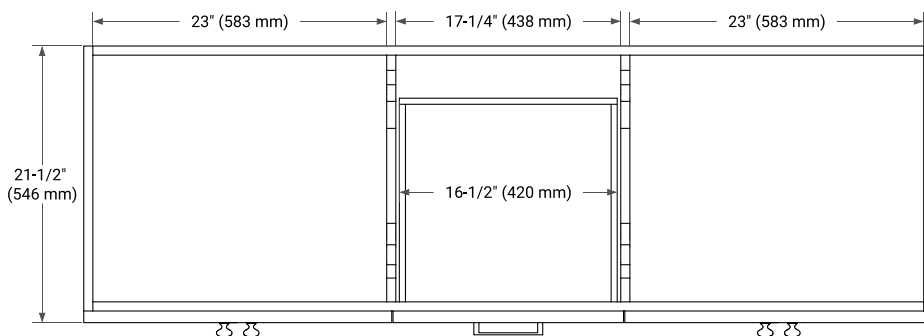

66" DOUBLE SINK BASE CABINET

BASE CABINET DIMENSIONS

66" W x 21.5" D x 34.5" H

FEATURES

- Solid wood frame & plywood panels
- Dovetail drawers and joints
- Soft closing doors & drawers

HARDWARE FINISHES*

Brushed Nickel Satin Brass Matte Black Polished Chrome

PLAN VIEW

67" DOUBLE OVAL SINK COUNTERTOP WITH 0.75 IN. THICKNESS

OVERALL DIMENSIONS

67" W x 22" D x 0.75" H

COUNTERTOP OPTIONS

Carrara Marble

FEATURES

- Solid countertop with mitered edges & seams
- Undermount white oval sink
- Pre-drilled for 8" widespread faucet

INCLUDED

- Countertop
- Matching Backsplash
- Oval Sinks

COUNTERTOP PLAN VIEW

EDGE SIDE VIEW

THREE DIMENSIONAL COUNTERTOP VIEW