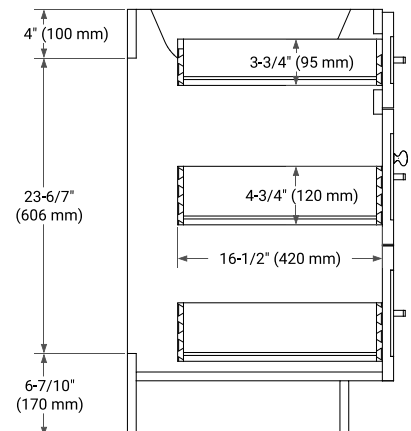

66" DOUBLE SINK BASE CABINET

BASE CABINET DIMENSIONS

66" W x 21.5" D x 34.5" H

FEATURES

- Solid wood frame & plywood panels
- Dovetail drawers and joints
- Soft closing doors & drawers

HARDWARE FINISHES*

Brushed Nickel Satin Brass Matte Black Polished Chrome

PLAN VIEW

67" DOUBLE OVAL SINK COUNTERTOP WITH 0.75 IN. THICKNESS

OVERALL DIMENSIONS

67" W x 22" D x 0.75" H

COUNTERTOP OPTIONS

Carrara Marble

FEATURES

- Solid countertop with mitered edges & seams
- Undermount white oval sink
- Pre-drilled for 8" widespread faucet

INCLUDED

- Countertop
- Matching Backsplash
- Oval Sinks

COUNTERTOP PLAN VIEW

EDGE SIDE VIEW

THREE DIMENSIONAL COUNTERTOP VIEW