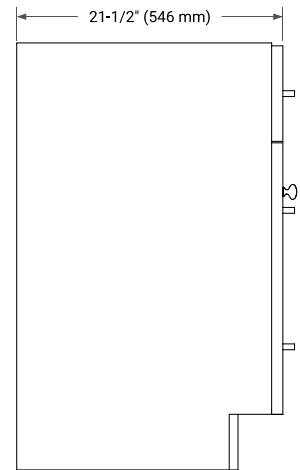

66" DOUBLE SINK BASE CABINET

BASE CABINET DIMENSIONS

66" W x 21.5" D x 34.5" H

FEATURES

- Solid wood frame & plywood panels
- Dovetail drawers and joints
- Soft closing doors & drawers

HARDWARE FINISHES*

Brushed Nickel Satin Brass Matte Black Polished Chrome

PLAN VIEW

67" DOUBLE OVAL SINK COUNTERTOP WITH 0.75 IN. THICKNESS

OVERALL DIMENSIONS

67" W x 22" D x 0.75" H

COUNTERTOP OPTIONS

Carrara Marble

FEATURES

- Solid countertop with mitered edges & seams
- Undermount white oval sink
- Pre-drilled for 8" widespread faucet

INCLUDED

- Countertop
- Matching Backsplash
- Oval Sinks

COUNTERTOP PLAN VIEW

EDGE SIDE VIEW

THREE DIMENSIONAL COUNTERTOP VIEW