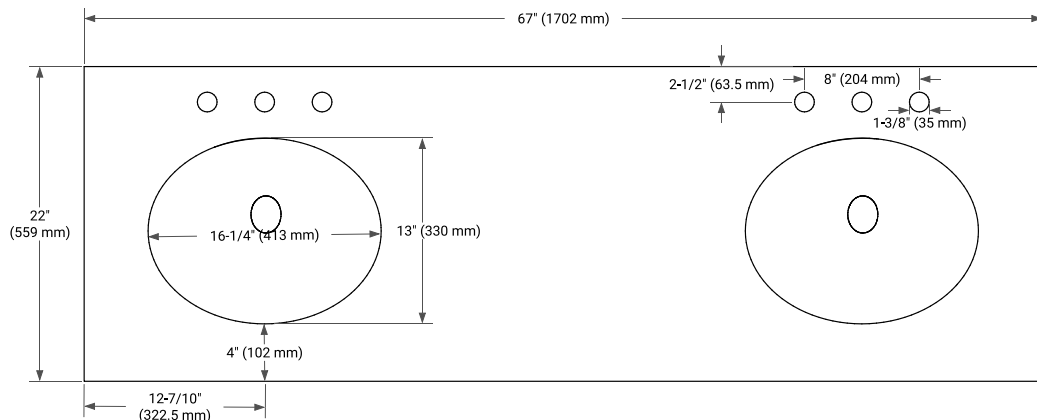

66" DOUBLE SINK BASE CABINET

BASE CABINET DIMENSIONS

66" W x 21.5" D x 34.5" H

FEATURES

- Solid wood frame & plywood panels
- Dovetail drawers and joints
- Soft closing doors & drawers

HARDWARE FINISHES*

Brushed Nickel Satin Brass Matte Black Polished Chrome

PLAN VIEW

67" DOUBLE OVAL SINK COUNTERTOP WITH 0.75 IN. THICKNESS

OVERALL DIMENSIONS

67" W x 22" D x 0.75" H

COUNTERTOP OPTIONS

Carrara Marble

FEATURES

- Solid countertop with mitered edges & seams
- Undermount white oval sink
- Pre-drilled for 8" widespread faucet

INCLUDED

- Countertop
- Matching Backsplash
- Oval Sinks

COUNTERTOP PLAN VIEW

EDGE SIDE VIEW

THREE DIMENSIONAL COUNTERTOP VIEW