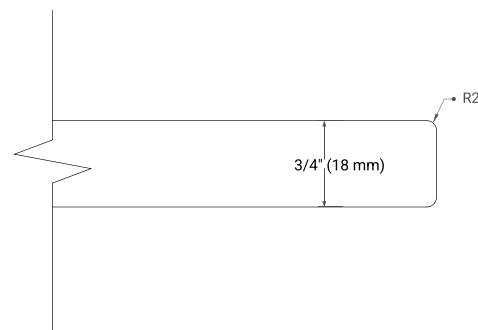

66" DOUBLE SINK BASE CABINET

BASE CABINET DIMENSIONS

66" W x 21.5" D x 34.5" H

FEATURES

- Solid wood frame & plywood panels
- Dovetail drawers and joints
- Soft closing doors & drawers

HARDWARE FINISHES*

Brushed Nickel Satin Brass Matte Black Polished Chrome

PLAN VIEW

67" DOUBLE OVAL SINK COUNTERTOP WITH 0.75 IN. THICKNESS

OVERALL DIMENSIONS

67" W x 22" D x 0.75" H

COUNTERTOP OPTIONS

Carrara Marble

FEATURES

- Solid countertop with mitered edges & seams
- Undermount white oval sink
- Pre-drilled for 8" widespread faucet

INCLUDED

- Countertop
- Matching Backsplash
- Oval Sinks

COUNTERTOP PLAN VIEW

EDGE SIDE VIEW

THREE DIMENSIONAL COUNTERTOP VIEW