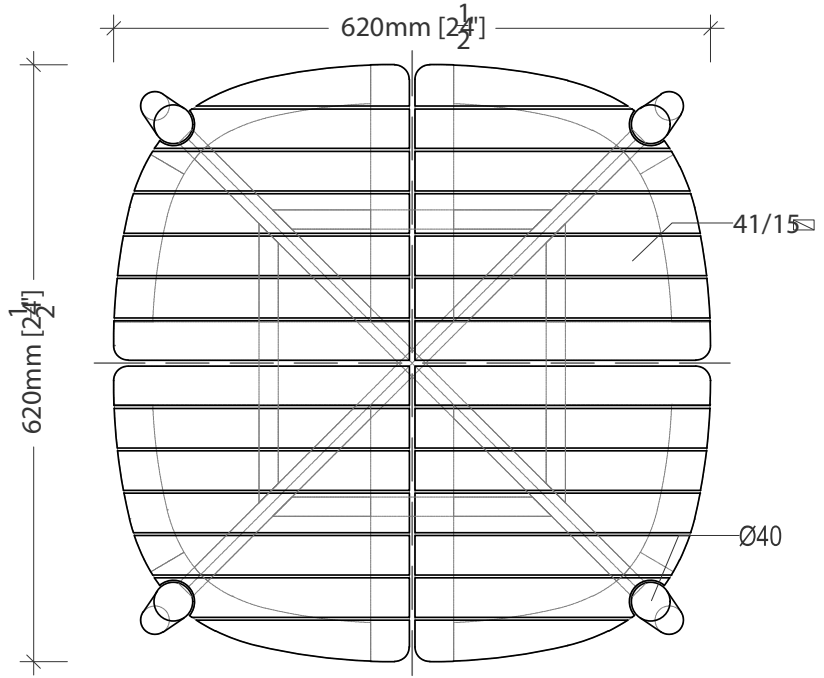

COPENHAGEN Side Table
W 24 1/2" D 24 1/2" H 13 3/4"
13.5 lbs Teak

Teak

ITEM NO	-	DATE	Jan 18 2019	SIZE	W 24 $\frac{1}{2}$ " D 24 $\frac{1}{2}$ " H 13 $\frac{3}{4}$ "	DRAWN BY	WP Riana	Fty	
DESC	Copenhagen Side Table	REVISED	00	BUYER	OASIQ	PAGE	01/02	WP	

OASIQ

1 : 7

TOP VIEW

FRONT VIEW

SIDE VIEW