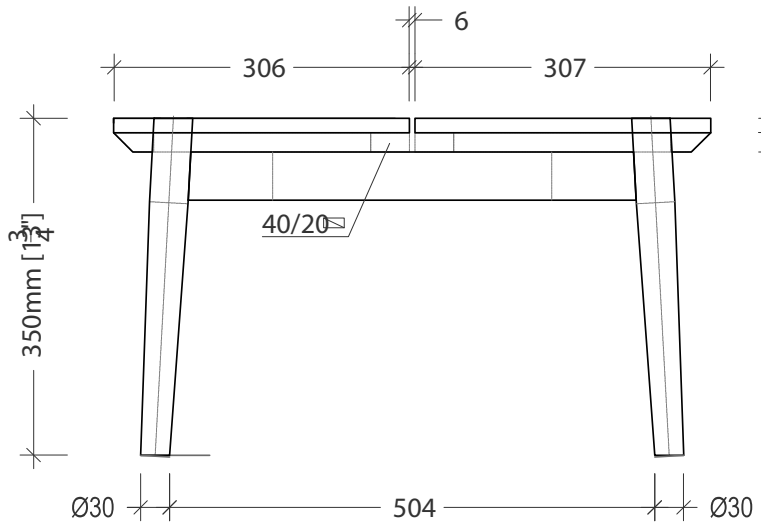

COPENHAGEN Side Table
W 24 1/2" D 24 1/2" H 13 3/4"
13.5 lbs Teak

Teak

ITEM NO	-	DATE	Jan 18 2019	SIZE	W 24 $\frac{1}{2}$ " D 24 $\frac{1}{2}$ " H 13 $\frac{3}{4}$ "	DRAWN BY	WP Riana	Fty	
DESC	Copenhagen Side Table	REVISED	00	BUYER	OASIQ	PAGE	01/02	WP	

OASIQ

1 : 7

TOP VIEW

FRONT VIEW

SIDE VIEW