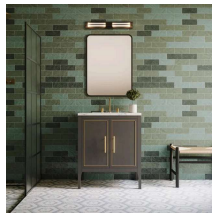

Province Charcoal and Gold 24" Single Vanity with Carrara Marble Top

SPECIFICATIONS

Assembly Required	See installation guide	Available Sizes	24", 30", 36"
Cabinet Color	Charcoal Gray	Cabinet Dimensions (without Top)	23"W x 21"D x 34"H
Cabinet Finish	Satin	Commercial	Light Commercial
Counter Color	White Carrara	Counter Finish	Polished
Counter Overflow	Yes	Faucet	Faucet Not Included
Glides	Soft Close	Item Color	Charcoal Gray and Gold
Location	Bathroom, Indoor	Made In	Vietnam
Residential	Yes	Sink Dimensions	18.5"W x 13.5"D x 8"H

The subtle center of attention

About The Vanity: The Province 24" Black and Gold Vanity with Carrara Marble Top and Ceramic Basin will establish a luxurious feeling in your bath. It features a matte black finish with golden metallic inlay and details in its two soft-closing doors. Included is a polished Carrara countertop with a backsplash and a ceramic basin. At 24-inches, it's perfect for smaller baths.

A vanity that holds your attention

For a bold piece with a commanding presence, choose the Province Vanity Collection. This freestanding furniture-style vanity has a stately appearance over its durable wood construction, with three rich color options, hand-set metallic inlay in its doors, and slender legs. Your choice of a polished stone countertop—either Carrara marble or quartz—completes the look.