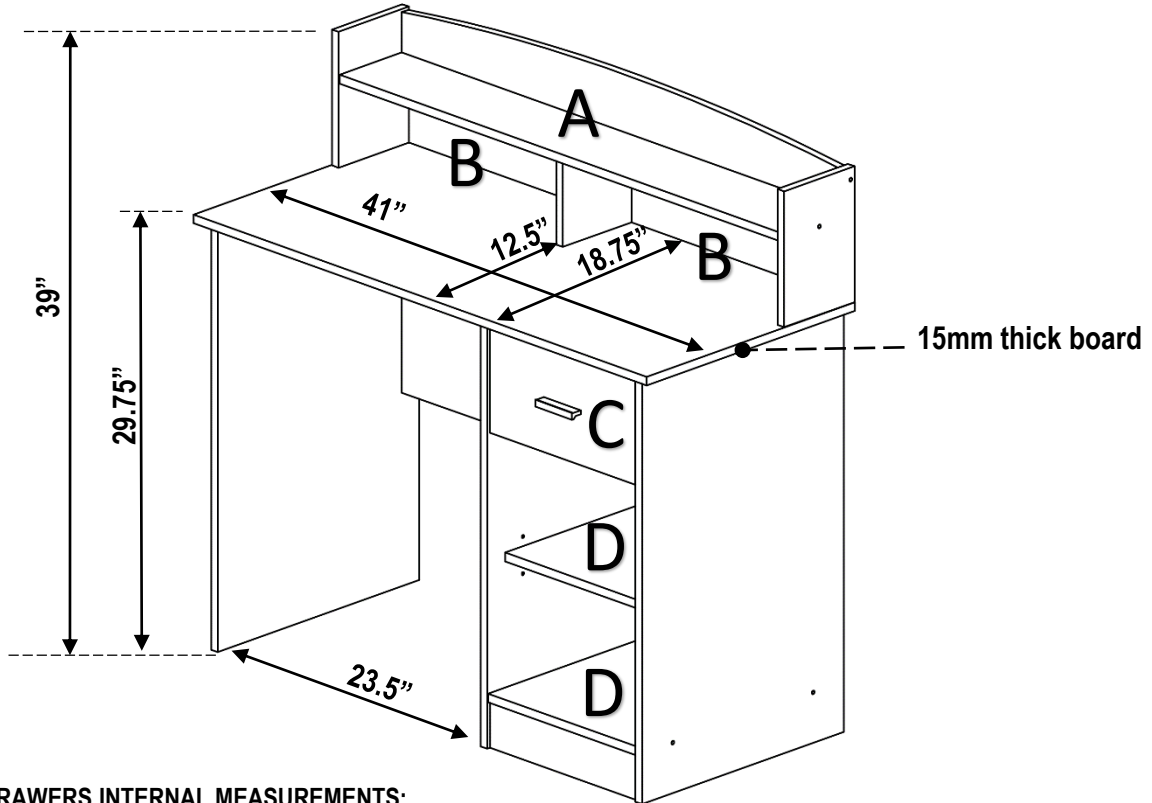

# PRODUCT DIMENSIONS

## GENERAL DIMENSIONS:

WIDTH: 99.99"

DEPTH: 99.99"

HEIGHT: 99.99" to 99.99"

NET WEIGHT: 99.99 Lbs.

SHIPS IN 99 BOXES.

## STORAGE/DRAWERS INTERNAL MEASUREMENTS:

SHELF (A): 39.25"W x 5.25"D x 4"H

SHELVES (B): 19.25"W x 6"D x 5.5"H

DRAWER (C): 11"W x 13.25"D x 5"H

SHELF (D): 13.25"W x 15.75"D x 8.5"H. NOTES: These shelves are adjustable  $\pm 1$ ". Also, the middle panel is removable for a total space of 17"H.

## WEIGHT LIMITS