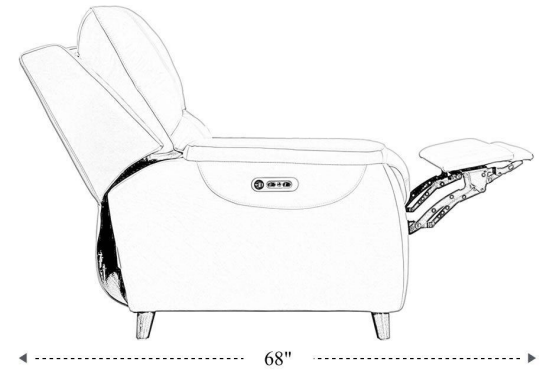

# Power Sofa P2

Overall Dimensions	85.5" x 40" x 41"
Overall Width	85.5"
Overall Depth	40"
Overall Height	41"
Overall Weight	257.4 lbs.
Fully Reclined	68"
Distance from Wall	17"
Back of Seat to end of Chaise	44"
Leg Height (Distance from Foot Rest to Floor in Full Recline)	25"
Head Height (Distance from Headrest to Floor in Full Recline)	36"

Seat Width	23.5"
Seat Depth	22"
Seat Height	21"
Arm Width	8.5"
Arm Depth	23"
Arm Height	25"
Back Width	27"
Back Height	27"
Headrest Extended from Back	6.5"

# Power Recliner P2

Overall Dimensions	38.5" x 40" x 41"
Overall Width	38.5"
Overall Depth	40"
Overall Height	41"
Overall Weight	144.5 lbs.
Fully Reclined	68"
Distance from Wall	17"
Back of Seat to end of Chaise	44"
Leg Height (Distance from Foot Rest to Floor in Full Recline)	25"
Head Height (Distance from Headrest to Floor in Full Recline)	36"

Seat Width	22.5"
Seat Depth	22"
Seat Height	21"
Arm Width	8.5"
Arm Depth	23"
Arm Height	25"
Back Width	30"
Back Height	27"
Headrest Extended from Back	6.5"