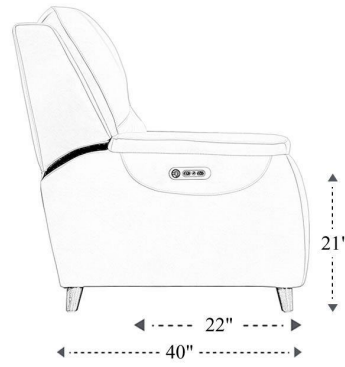

# Power Sofa P2

Overall Dimensions	85.5" x 40" x 41"
Overall Width	85.5"
Overall Depth	40"
Overall Height	41"
Overall Weight	257.4 lbs.
Fully Reclined	68"
Distance from Wall	17"
Back of Seat to end of Chaise	44"
Leg Height (Distance from Foot Rest to Floor in Full Recline)	25"
Head Height (Distance from Headrest to Floor in Full Recline)	36"

Seat Width	23.5"
Seat Depth	22"
Seat Height	21"
Arm Width	8.5"
Arm Depth	23"
Arm Height	25"
Back Width	27"
Back Height	27"
Headrest Extended from Back	6.5"

# Power Recliner P2

Overall Dimensions	38.5" x 40" x 41"
Overall Width	38.5"
Overall Depth	40"
Overall Height	41"
Overall Weight	144.5 lbs.
Fully Reclined	68"
Distance from Wall	17"
Back of Seat to end of Chaise	44"
Leg Height (Distance from Foot Rest to Floor in Full Recline)	25"
Head Height (Distance from Headrest to Floor in Full Recline)	36"

Seat Width	22.5"
Seat Depth	22"
Seat Height	21"
Arm Width	8.5"
Arm Depth	23"
Arm Height	25"
Back Width	30"
Back Height	27"
Headrest Extended from Back	6.5"