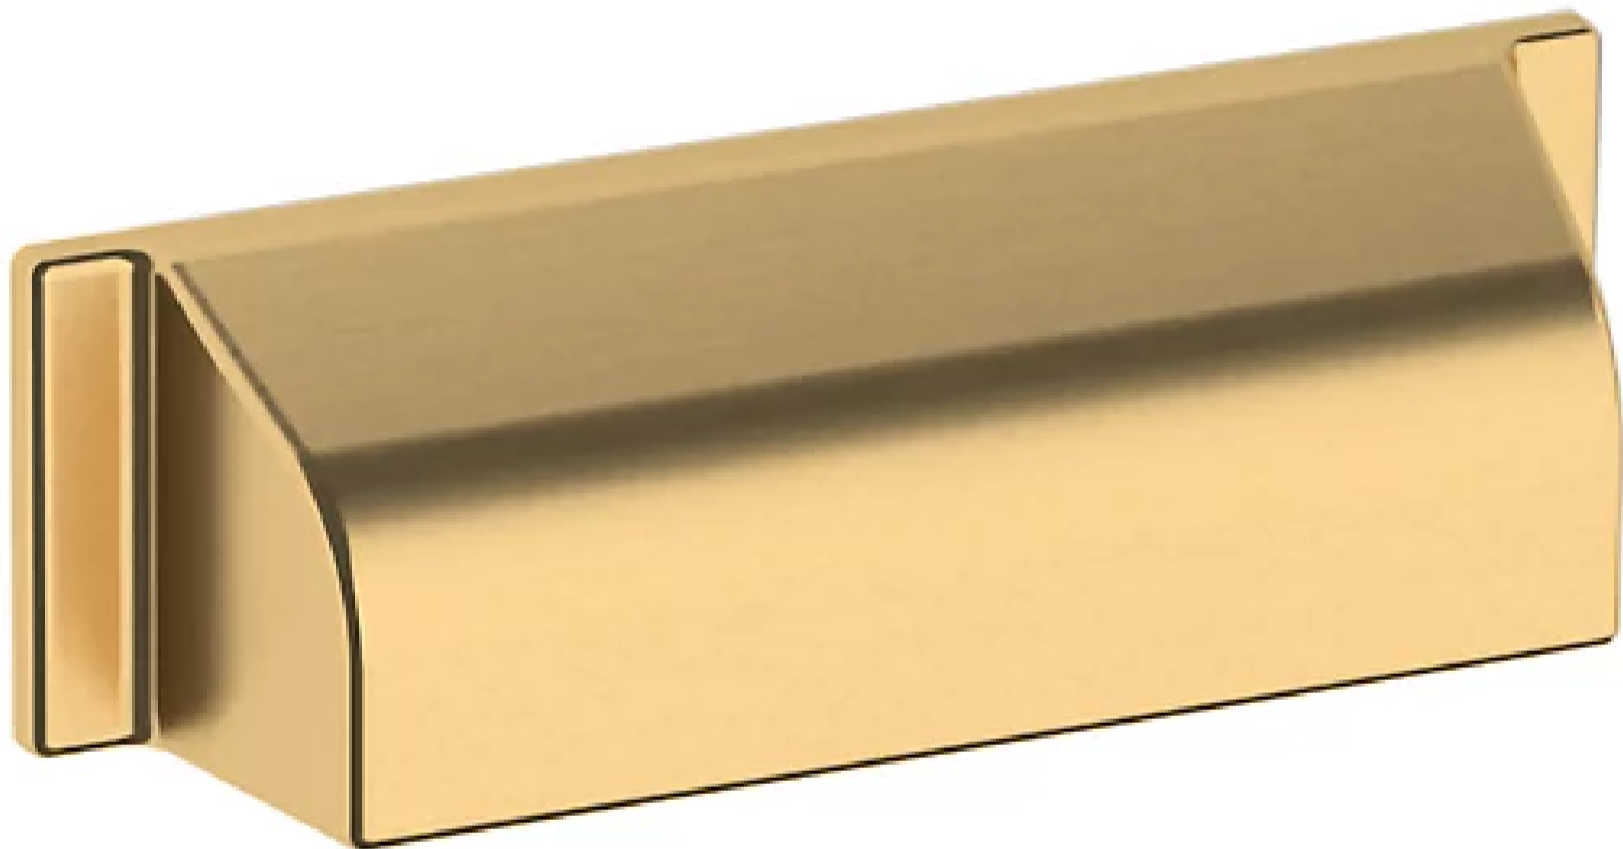

4421 TRANSITIONAL CUP PULL 4" CTC

SPECIFICATIONS

STYLE Transitional

4421 TRANSITIONAL CUP PULL

4" CTC

ESTATE PORTFOLIO

Model Number:
4421.044.BIN

Key Features

- ✓ Clean lines with an ode to vintage appeal are found in the newly designed Transitional cup pull.
- ✓ Baldwin's Satin Brass is a smooth, matte finish with golden, warm tones. This Lifetime Finish is created to add a subtle gleam to the hardware for years to come, and comes with a Limited Lifetime Finish Warranty.

FINISHES OPTIONS

Satin Nickel - 150, US15

Lifetime (PVD) Polished Nickel - 055

Polished Chrome - 260

Lifetime (PVD) Polished Brass - 003

Lifetime (PVD) Satin Brass - 044

Satin Black - 190

Venetian Bronze - 112, 11P