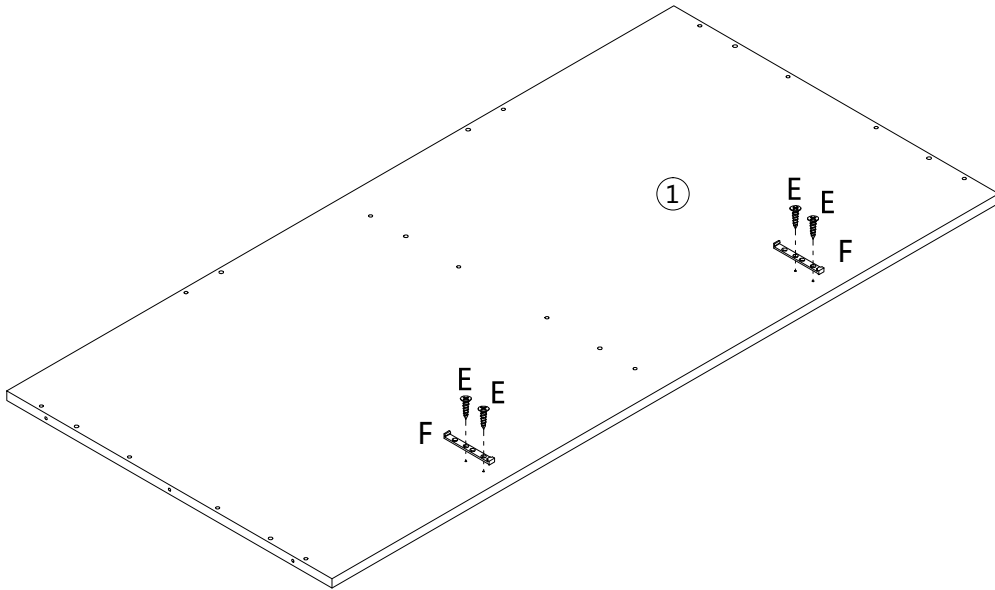

ASSEMBLY INSTRUCTIONS INSTRUCTIONS D'ASSEMBLAGE

COMPUTER DESK 49L GREY CEMENT 2 DRAWERS BLACK METAL

BUREAU 49L CIMENT GRIS 2 TIRROIRS MÉTAL NOIR

A | 20PCS

						
∅15x9mm	4x40mm	6x30mm	3x12mm			5x30mm
B 20PCS	C 16PCS	D 12PCS	E 28PCS	F 2PCS	G 2PCS	H 6PCS
						
5x40mm			6x35mm		6x12mm	
I 13PCS	J 2PCS	K 2PCS	L 6PCS	M 1PC	N 8PCS	O 4PCS

step 1

step 2

180°

step 3

step 4

step 5

step 6

step 7

step 8

step 9

x2

step 10

x2

step 11

step 12

step 13