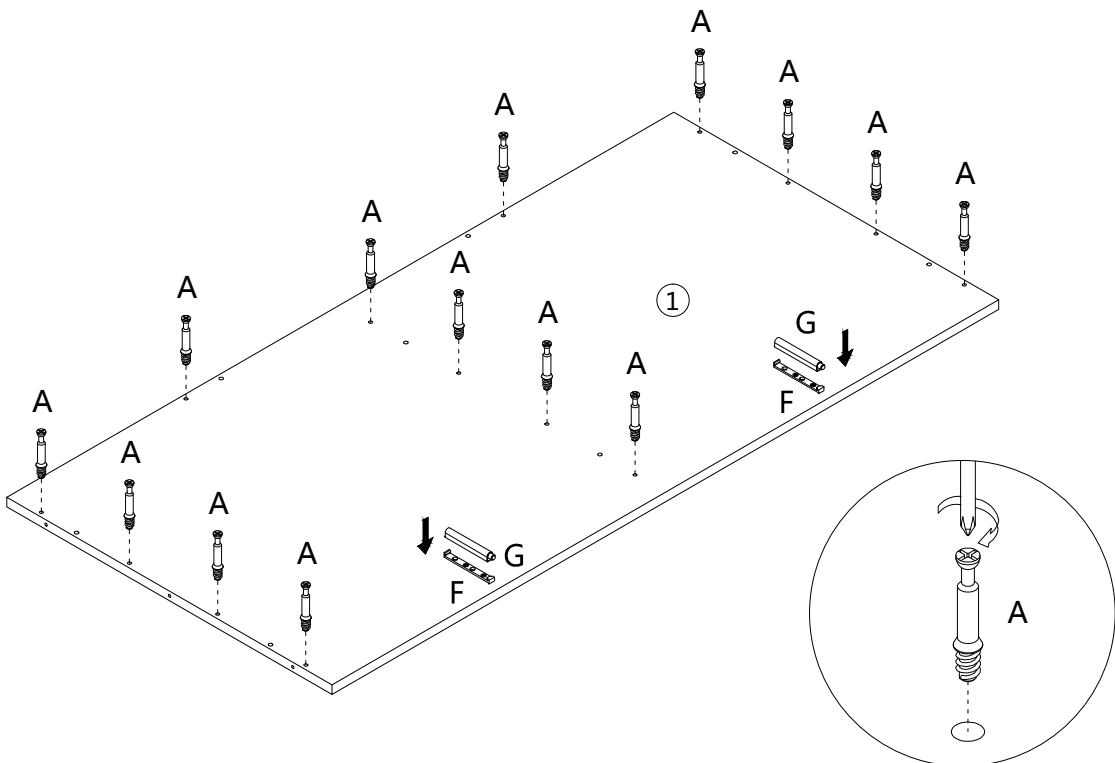

ASSEMBLY INSTRUCTIONS INSTRUCTIONS D'ASSEMBLAGE

COMPUTER DESK 49L GREY CEMENT 2 DRAWERS BLACK METAL

BUREAU 49L CIMENT GRIS 2 TIRROIRS MÉTAL NOIR

A | 20PCS

						
∅15x9mm	4x40mm	6x30mm	3x12mm			5x30mm
B 20PCS	C 16PCS	D 12PCS	E 28PCS	F 2PCS	G 2PCS	H 6PCS
						
5x40mm			6x35mm		6x12mm	
I 13PCS	J 2PCS	K 2PCS	L 6PCS	M 1PC	N 8PCS	O 4PCS

step 1

step 2

180°

step 3

step 4

step 5

step 6

step 7

step 8

step 9

x2

step 10

x2

step 11

step 12

step 13

step 14

step 15