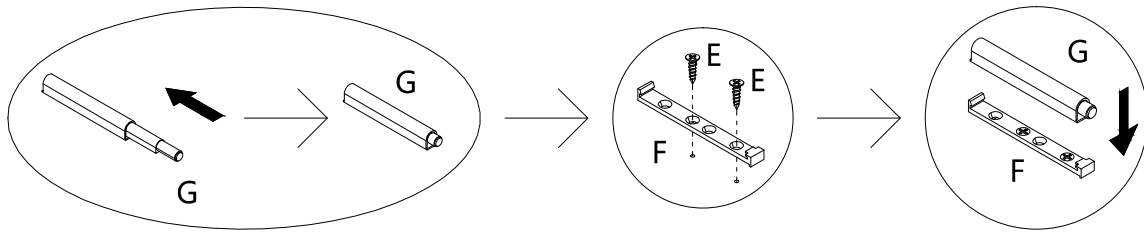

ASSEMBLY INSTRUCTIONS INSTRUCTIONS D'ASSEMBLAGE

COMPUTER DESK 49L GREY CEMENT 2 DRAWERS BLACK METAL

BUREAU 49L CIMENT GRIS 2 TIRROIRS MÉTAL NOIR

A | 20PCS

						
∅15x9mm	4x40mm	6x30mm	3x12mm			5x30mm
B 20PCS	C 16PCS	D 12PCS	E 28PCS	F 2PCS	G 2PCS	H 6PCS
						
5x40mm			6x35mm		6x12mm	
I 13PCS	J 2PCS	K 2PCS	L 6PCS	M 1PC	N 8PCS	O 4PCS

step 1

step 2

180°

step 3

step 4

step 5

step 6

step 7