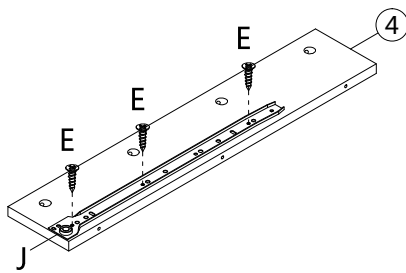

ASSEMBLY INSTRUCTIONS INSTRUCTIONS D'ASSEMBLAGE

COMPUTER DESK 49L GREY CEMENT 2 DRAWERS BLACK METAL

BUREAU 49L CIMENT GRIS 2 TIRROIRS MÉTAL NOIR

A | 20PCS

						
∅15x9mm	4x40mm	6x30mm	3x12mm			5x30mm
B 20PCS	C 16PCS	D 12PCS	E 28PCS	F 2PCS	G 2PCS	H 6PCS
						
5x40mm			6x35mm		6x12mm	
I 13PCS	J 2PCS	K 2PCS	L 6PCS	M 1PC	N 8PCS	O 4PCS

step 1

step 2

180°

step 3

step 4

step 5

step 6

step 7