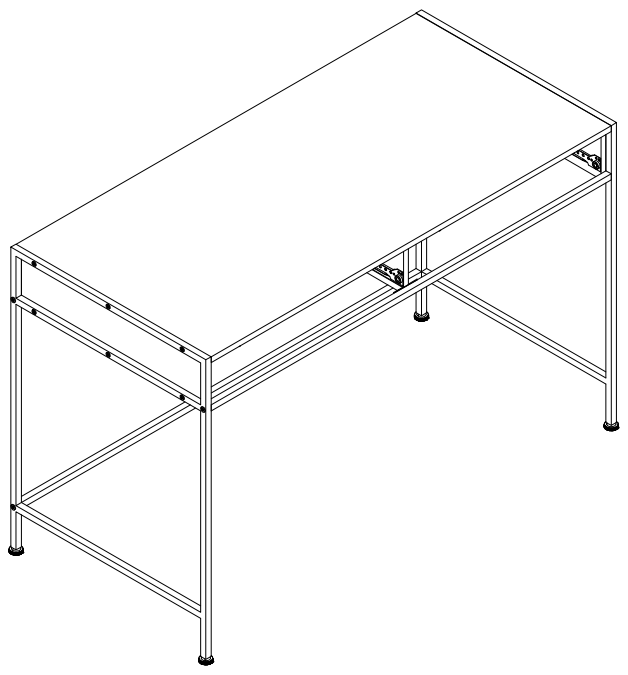

ASSEMBLY INSTRUCTIONS INSTRUCTIONS D'ASSEMBLAGE

COMPUTER DESK 49L GREY CEMENT 2 DRAWERS BLACK METAL

BUREAU 49L CIMENT GRIS 2 TIRROIRS MÉTAL NOIR

A | 20PCS

						
∅15x9mm	4x40mm	6x30mm	3x12mm			5x30mm
B 20PCS	C 16PCS	D 12PCS	E 28PCS	F 2PCS	G 2PCS	H 6PCS
						
5x40mm			6x35mm		6x12mm	
I 13PCS	J 2PCS	K 2PCS	L 6PCS	M 1PC	N 8PCS	O 4PCS

step 1

step 2

180°

step 3

step 4

step 5

step 6

step 7

step 8

step 9

x2

step 10

x2

step 11

step 12

step 13