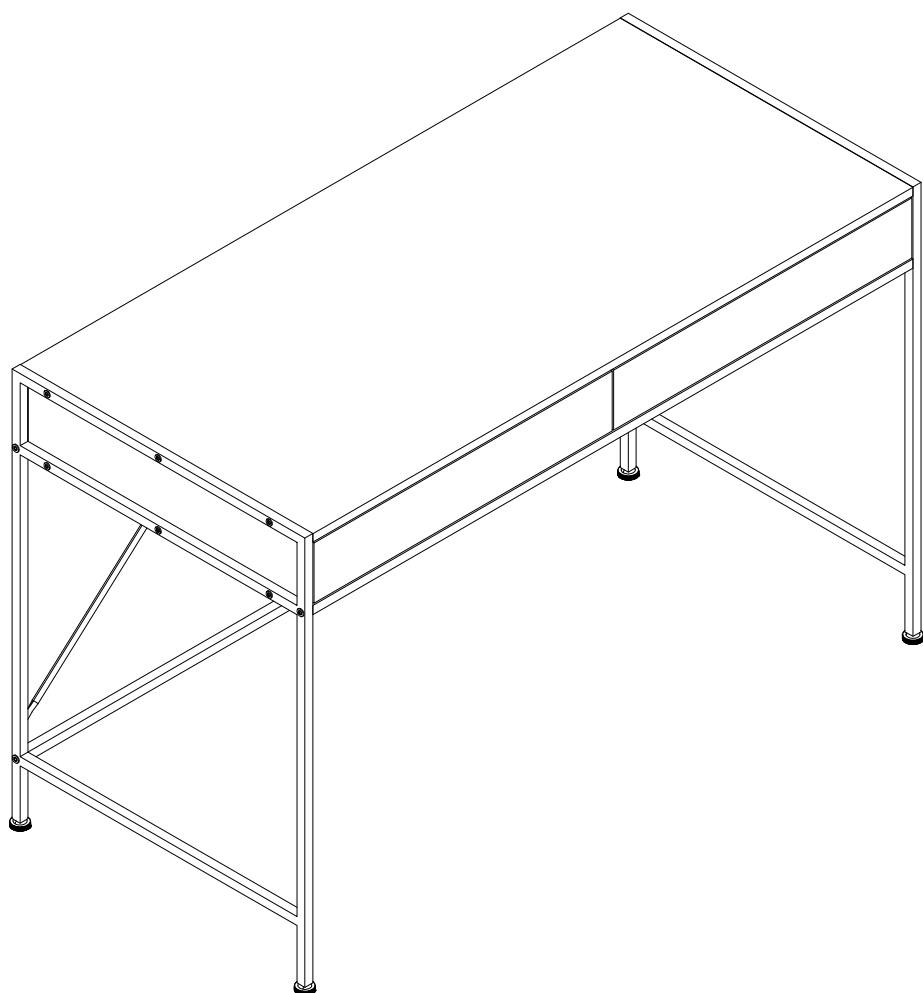

ASSEMBLY INSTRUCTIONS INSTRUCTIONS D'ASSEMBLAGE

COMPUTER DESK 49L GREY CEMENT 2 DRAWERS BLACK METAL

BUREAU 49L CIMENT GRIS 2 TIRROIRS MÉTAL NOIR

A | 20PCS

						
∅15x9mm	4x40mm	6x30mm	3x12mm			5x30mm
B 20PCS	C 16PCS	D 12PCS	E 28PCS	F 2PCS	G 2PCS	H 6PCS
						
5x40mm			6x35mm		6x12mm	
I 13PCS	J 2PCS	K 2PCS	L 6PCS	M 1PC	N 8PCS	O 4PCS

step 1

step 2

180°

step 3

step 4

step 5

step 6

step 7