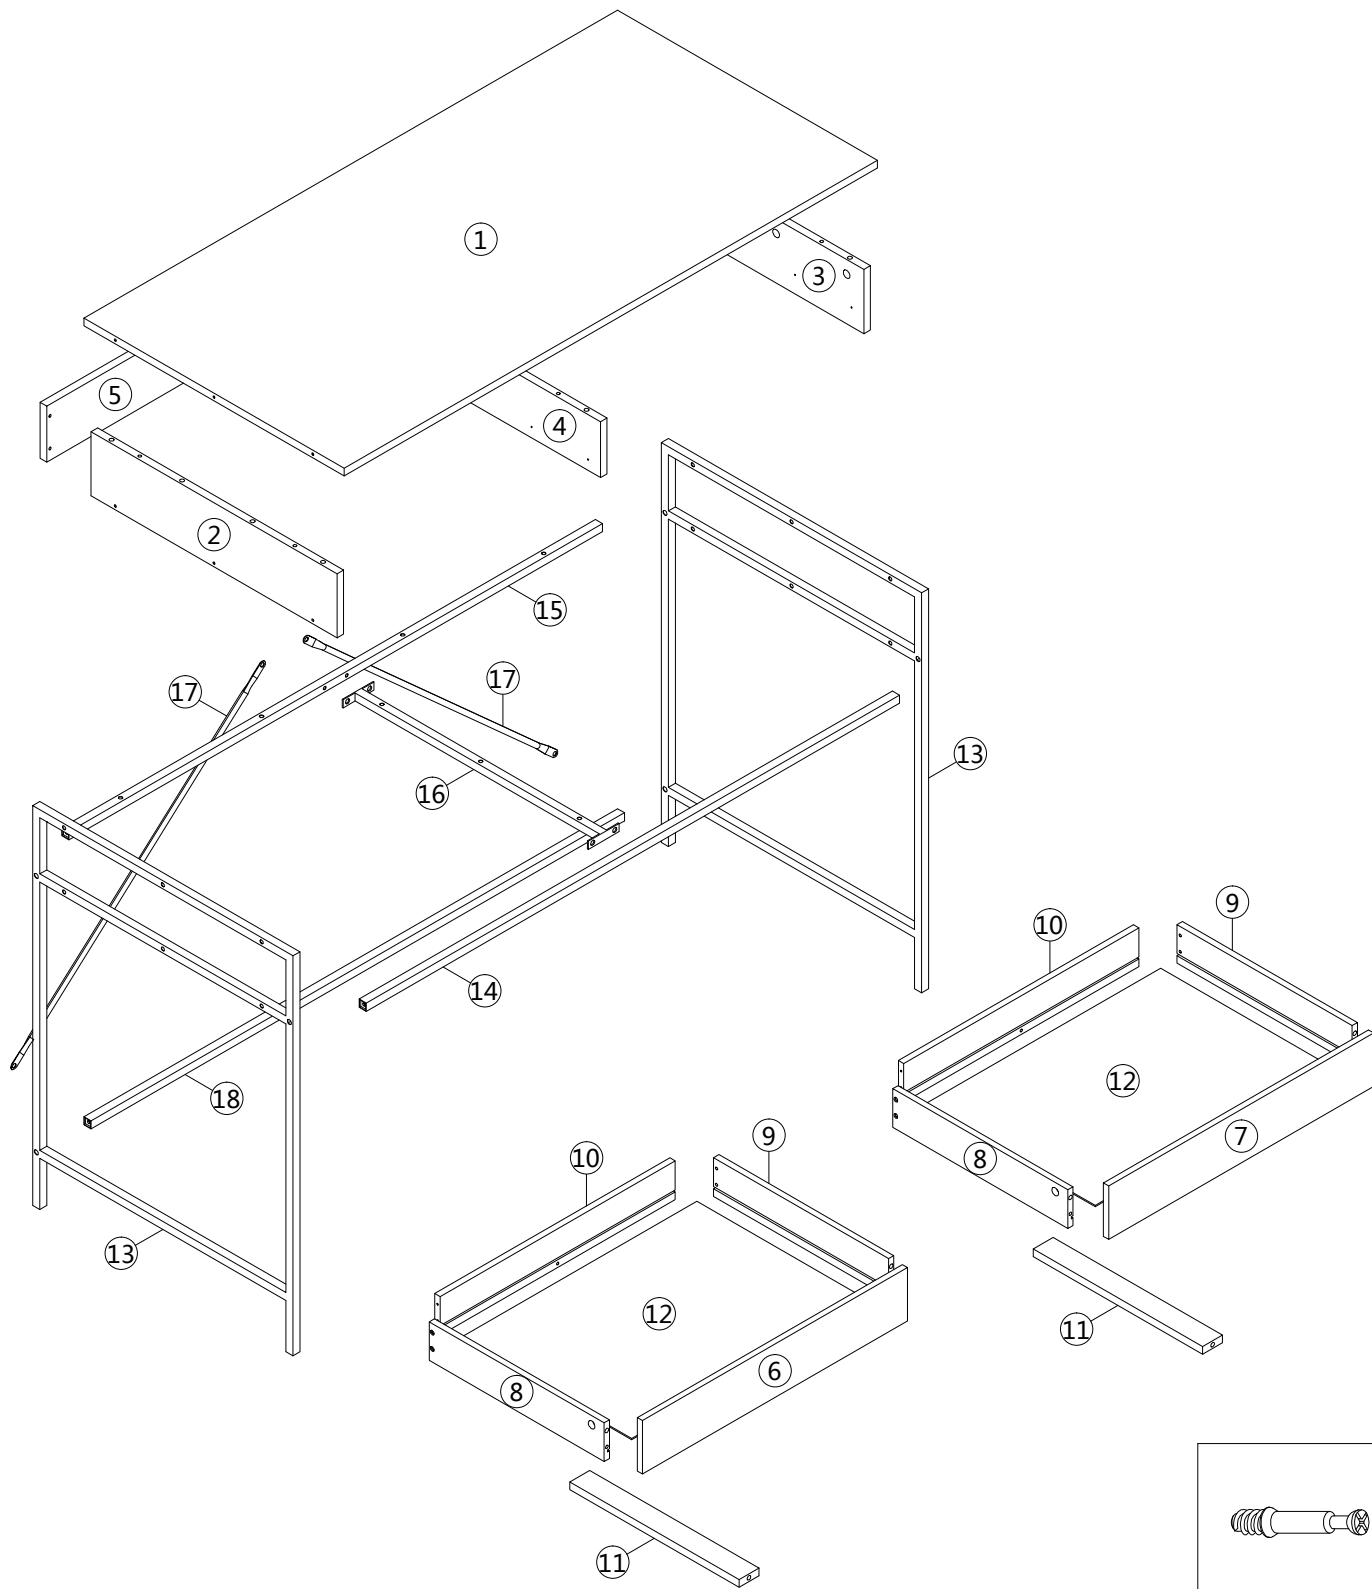

ASSEMBLY INSTRUCTIONS INSTRUCTIONS D'ASSEMBLAGE

COMPUTER DESK 49L GREY CEMENT 2 DRAWERS BLACK METAL

BUREAU 49L CIMENT GRIS 2 TIRROIRS MÉTAL NOIR

A | 20PCS

						
∅15x9mm	4x40mm	6x30mm	3x12mm			5x30mm
B 20PCS	C 16PCS	D 12PCS	E 28PCS	F 2PCS	G 2PCS	H 6PCS
						
5x40mm			6x35mm		6x12mm	
I 13PCS	J 2PCS	K 2PCS	L 6PCS	M 1PC	N 8PCS	O 4PCS

step 1

step 2

180°

step 3

step 4

step 5

step 6

step 7

step 8

step 9

x2

step 10

x2

step 11

step 12

step 13