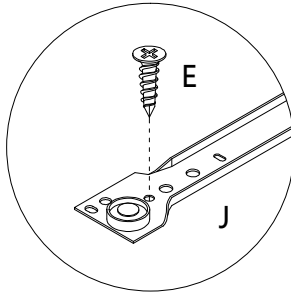

ASSEMBLY INSTRUCTIONS INSTRUCTIONS D'ASSEMBLAGE

COMPUTER DESK 49L GREY CEMENT 2 DRAWERS BLACK METAL

BUREAU 49L CIMENT GRIS 2 TIRROIRS MÉTAL NOIR

A | 20PCS

						
∅15x9mm	4x40mm	6x30mm	3x12mm			5x30mm
B 20PCS	C 16PCS	D 12PCS	E 28PCS	F 2PCS	G 2PCS	H 6PCS
						
5x40mm			6x35mm		6x12mm	
I 13PCS	J 2PCS	K 2PCS	L 6PCS	M 1PC	N 8PCS	O 4PCS

step 1

step 2

180°

step 3

step 4

step 5

step 6

step 7