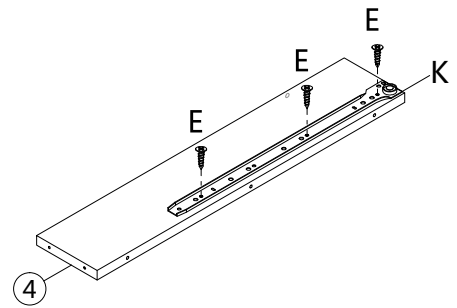

ASSEMBLY INSTRUCTIONS INSTRUCTIONS D'ASSEMBLAGE

COMPUTER DESK 49L GREY CEMENT 2 DRAWERS BLACK METAL

BUREAU 49L CIMENT GRIS 2 TIRROIRS MÉTAL NOIR

A | 20PCS

						
∅15x9mm	4x40mm	6x30mm	3x12mm			5x30mm
B 20PCS	C 16PCS	D 12PCS	E 28PCS	F 2PCS	G 2PCS	H 6PCS
						
5x40mm			6x35mm		6x12mm	
I 13PCS	J 2PCS	K 2PCS	L 6PCS	M 1PC	N 8PCS	O 4PCS

step 1

step 2

180°

step 3

step 4

step 5

step 6

step 7