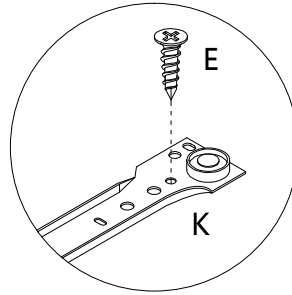

ASSEMBLY INSTRUCTIONS INSTRUCTIONS D'ASSEMBLAGE

COMPUTER DESK 49L GREY CEMENT 2 DRAWERS BLACK METAL

BUREAU 49L CIMENT GRIS 2 TIRROIRS MÉTAL NOIR

A | 20PCS

						
∅15x9mm	4x40mm	6x30mm	3x12mm			5x30mm
B 20PCS	C 16PCS	D 12PCS	E 28PCS	F 2PCS	G 2PCS	H 6PCS
						
5x40mm			6x35mm		6x12mm	
I 13PCS	J 2PCS	K 2PCS	L 6PCS	M 1PC	N 8PCS	O 4PCS

step 1

step 2

180°

step 3

step 4

step 5

step 6

step 7