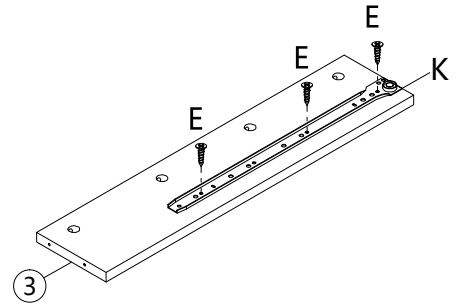

ASSEMBLY INSTRUCTIONS INSTRUCTIONS D'ASSEMBLAGE

COMPUTER DESK 49L GREY CEMENT 2 DRAWERS BLACK METAL

BUREAU 49L CIMENT GRIS 2 TIRROIRS MÉTAL NOIR

A | 20PCS

						
∅15x9mm	4x40mm	6x30mm	3x12mm			5x30mm
B 20PCS	C 16PCS	D 12PCS	E 28PCS	F 2PCS	G 2PCS	H 6PCS
						
5x40mm			6x35mm		6x12mm	
I 13PCS	J 2PCS	K 2PCS	L 6PCS	M 1PC	N 8PCS	O 4PCS

step 1

step 2

180°

step 3

step 4

step 5

step 6

step 7