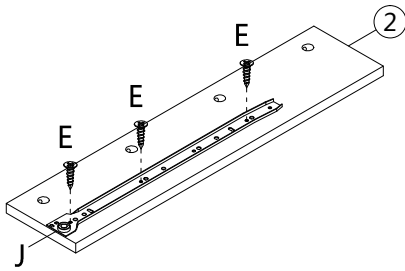

ASSEMBLY INSTRUCTIONS INSTRUCTIONS D'ASSEMBLAGE

COMPUTER DESK 49L GREY CEMENT 2 DRAWERS BLACK METAL

BUREAU 49L CIMENT GRIS 2 TIRROIRS MÉTAL NOIR

A | 20PCS

						
∅15x9mm	4x40mm	6x30mm	3x12mm			5x30mm
B 20PCS	C 16PCS	D 12PCS	E 28PCS	F 2PCS	G 2PCS	H 6PCS
						
5x40mm			6x35mm		6x12mm	
I 13PCS	J 2PCS	K 2PCS	L 6PCS	M 1PC	N 8PCS	O 4PCS

step 1

step 2

180°

step 3

step 4

step 5

step 6

step 7