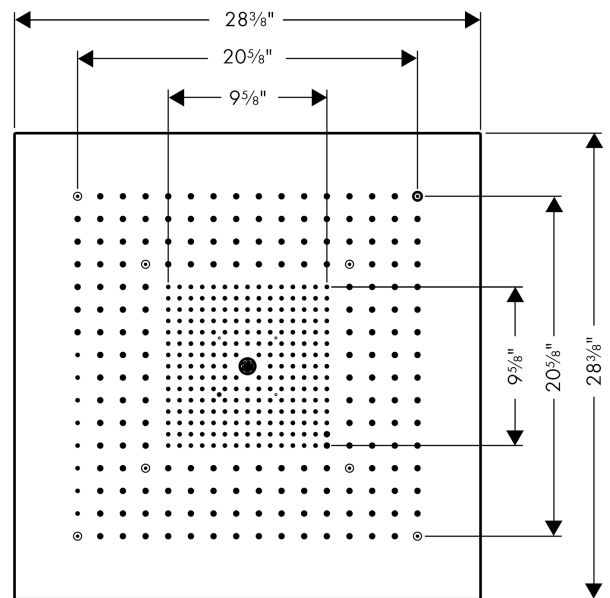

### product features

- consists of: overhead shower, basic set
- shower head size: 720 x 720 mm
- spray type: RainAir, Stream, MonoRain
- maximum flow rate at 0.3 MPa: 9.5 l/min
- flow rate Rain spray (at 0.3 MPa): 9.5 l/min
- flow rate RainAir spray (at 0.3 MPa): 9.5 l/min
- flow rate Mono spray (at 0.3 MPa): 9.5 l/min
- the 3 spray zones must be controlled via 3 valves or a diverter valve with 3 outlets
- spray zones: Bodyzone - outer overhead shower zone, Rainzone - inner overhead shower zone with AirPower function, laminar spray at Ø 17 mm
- fully finished matching spray face
- material spray disc: metal
- frame: brushed stainless steel
- installation: flush with the ceiling
- connection thread G ½ NPT
- suitable for continuous flow water heaters with an output of 18 kW
- cUPC/IAPMO/3016/showers/2,5gpm
- DOE/FTC
- MASS/Massachusetts
- TECQ/Texas Registered

## Technology

**AXOR ShowerSolutions**  
**ShowerHeaven 720/720 3jet without lighting**  
Surfaces: **Stainless Steel** Article Number: **10625801**

Product image

Scale drawing

**AXOR ShowerSolutions**  
**ShowerHeaven 720/720 3jet without lighting**  
 Surfaces: **Stainless Steel** Article Number: **10625801**