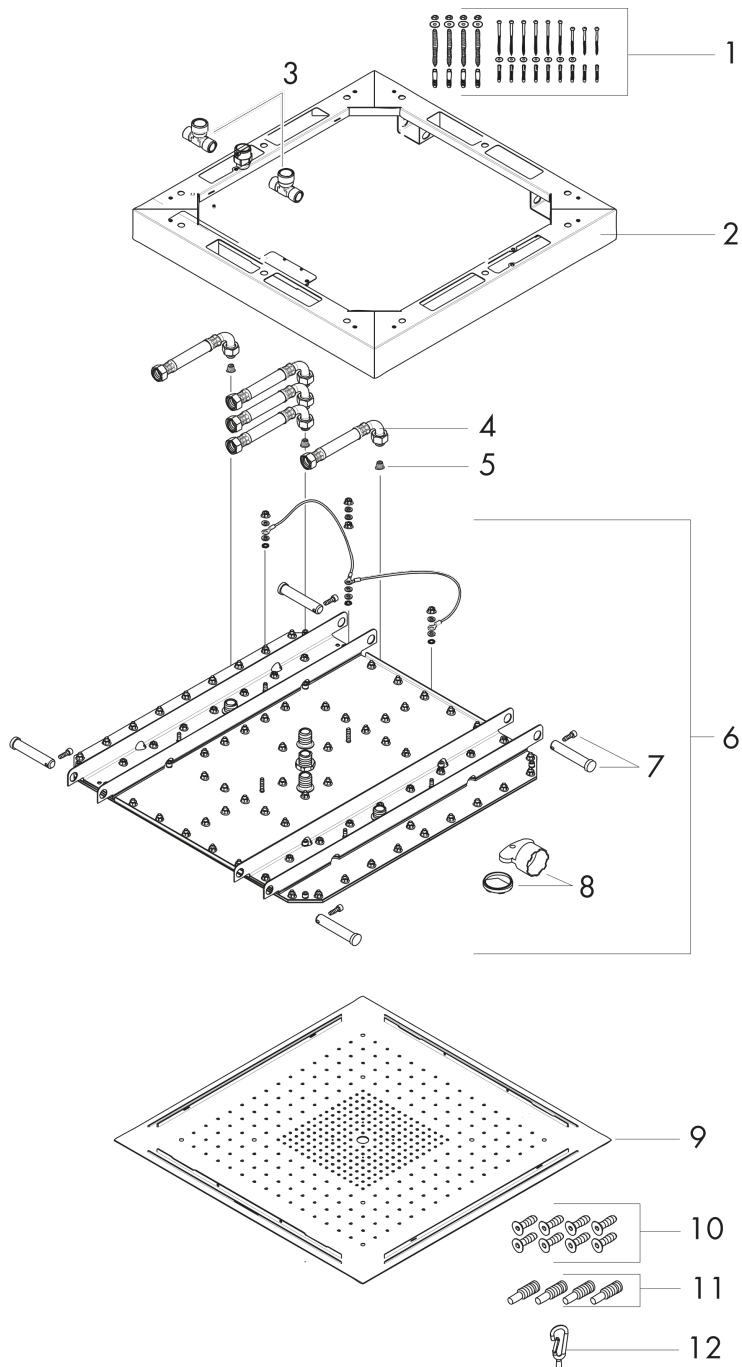

### product features

- consists of: overhead shower, basic set
- shower head size: 720 x 720 mm
- spray type: RainAir, Stream, MonoRain
- maximum flow rate at 0.3 MPa: 9.5 l/min
- flow rate Rain spray (at 0.3 MPa): 9.5 l/min
- flow rate RainAir spray (at 0.3 MPa): 9.5 l/min
- flow rate Mono spray (at 0.3 MPa): 9.5 l/min
- the 3 spray zones must be controlled via 3 valves or a diverter valve with 3 outlets
- spray zones: Bodyzone - outer overhead shower zone, Rainzone - inner overhead shower zone with AirPower function, laminar spray at Ø 17 mm
- fully finished matching spray face
- material spray disc: metal
- frame: brushed stainless steel
- installation: flush with the ceiling
- connection thread G ½ NPT
- suitable for continuous flow water heaters with an output of 18 kW
- cUPC/IAPMO/3016/showers/2,5gpm
- DOE/FTC
- MASS/Massachusetts
- TECQ/Texas Registered

## Technology

**AXOR ShowerSolutions**  
**ShowerHeaven 720/720 3jet without lighting**  
Surfaces: **Stainless Steel** Article Number: **10625801**

Product image

Scale drawing

**AXOR ShowerSolutions**  
**ShowerHeaven 720/720 3jet without lighting**  
 Surfaces: **Stainless Steel** Article Number: **10625801**

## Exploded Drawing

Year of production: >06/13

**AXOR ShowerSolutions**  
**ShowerHeaven 720/720 3jet without lighting**  
 Surfaces: **Stainless Steel** Article Number: **10625801**

## Spare part list

Year of production: >06/13

Pos.	Description	Article Number	PC	PU
1	mounting kit	97722000	0	1
2	installation frame	95145000	0	1
3	set of connecting threads	95142001	0	1
4	connection hose 800 mm G½ x G½	25963000	0	1
5	filter	97973000	0	1
6	spray head cpl.	95669000	0	1
7	mounting set	95146000	0	1
8	aerator laminar	95147000	0	1
9	deco-disk	95144000	0	1
10	set of screws	95149000	0	1
11	mounting-set	95150000	0	1
12	spring hook	95151000	0	1
a	base body	15936181	0	1