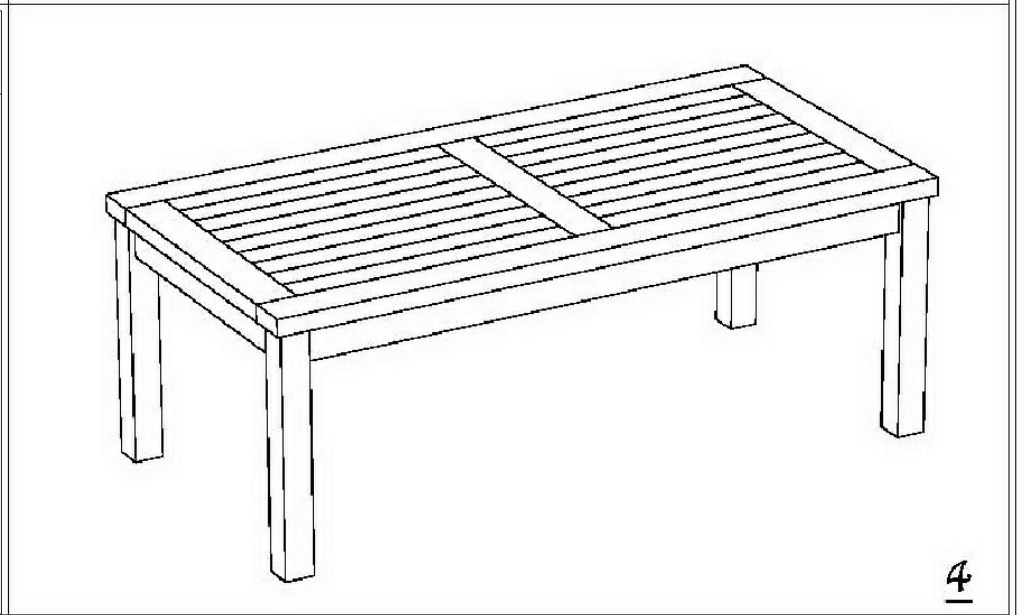

### Hardware

M 8 X 6cm = 8 pcs

Flat Washer M 8 = 8 pcs

Open Wrench M5 = 1 pcs

1

2

3