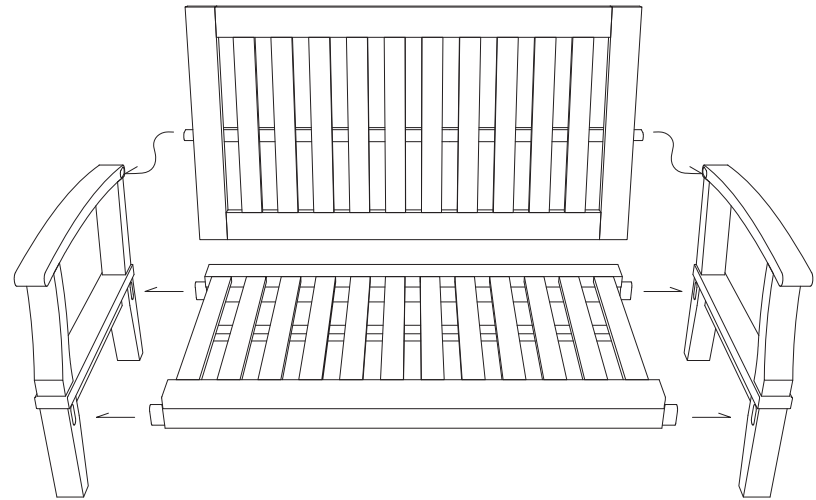

### Hardware

M 8 X 6cm = 8 pcs

Flat Washer M 8 = 8 pcs

Open Wrench M5 = 1 pcs

1

2

3