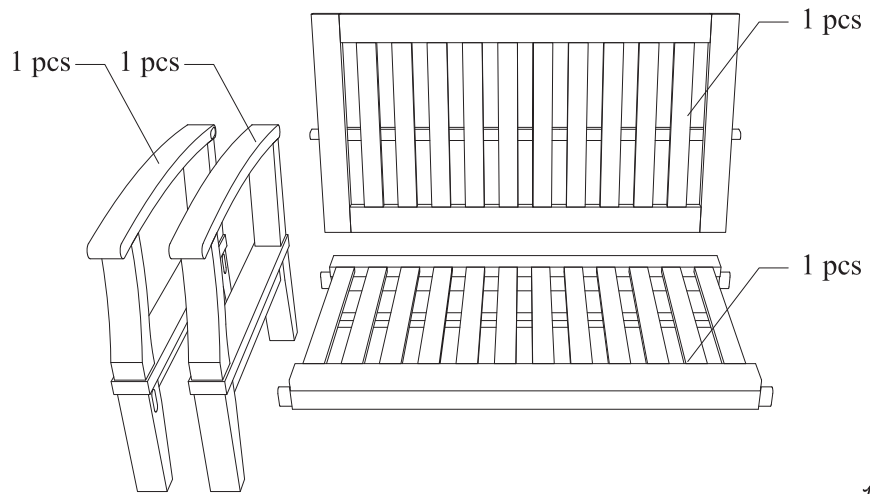

### Hardware

M 8 X 6cm = 8 pcs

Flat Washer M 8 = 8 pcs

Open Wrench M5 = 1 pcs

1

2

3

### Hardware

M 6 X 6cm

M 6 X 7cm

Allen Wrench M4

4