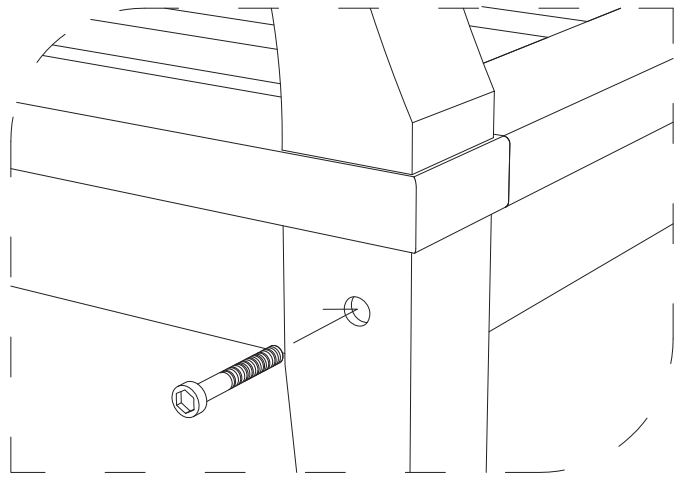

### Hardware

M 8 X 6cm = 8 pcs

Flat Washer M 8 = 8 pcs

Open Wrench M5 = 1 pcs

1

2

3

### Hardware

M 6 X 6cm

M 6 X 7cm

Allen Wrench M4

4