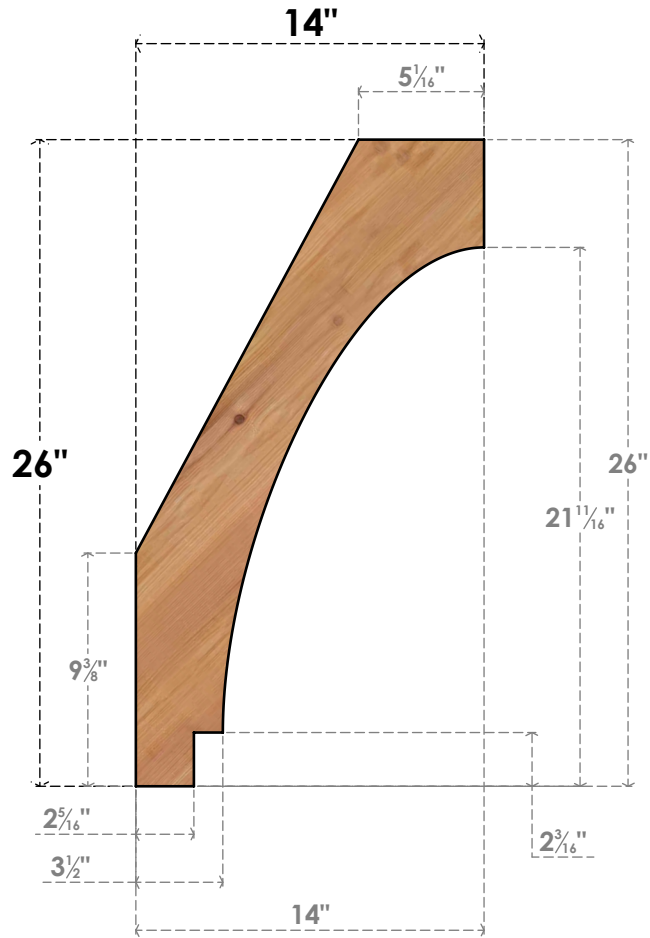

BRC06X14X26IMP00SWR

5 1/2"W X 14"D X 26"H IMPERIAL SMOOTH BRACE, WESTERN RED CEDAR

SIDE

FRONT

EKENA MILLWORK
 2300 WEST MAIN ST.
 CLARKSVILLE, TX 75426
 TOLL FREE: 866-607-0453
 WWW.EKENAMILLWORK.COM

NOTES