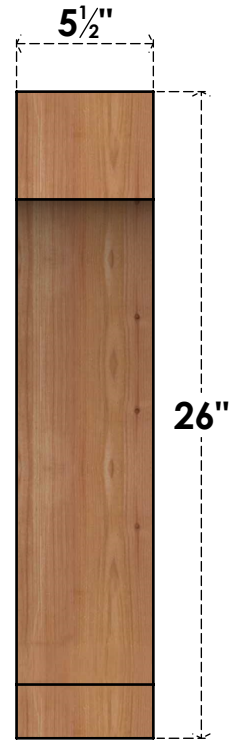

BRC06X14X26IMP00SWR

5 1/2"W X 14"D X 26"H IMPERIAL SMOOTH BRACE, WESTERN RED CEDAR

SIDE

FRONT

EKENA MILLWORK
 2300 WEST MAIN ST.
 CLARKSVILLE, TX 75426
 TOLL FREE: 866-607-0453
 WWW.EKENAMILLWORK.COM

NOTES

1. INSTALLATION TO BE COMPLETED IN ACCORDANCE WITH MANUFACTURER'S SPECIFICATIONS.
2. DRAWING MAY NOT BE TO SCALE
3. THIS DRAWING IS INTENDED FOR DESIGN AND PLANNING PURPOSES ONLY.
4. ALL INFORMATION CONTAINED HEREIN WAS CURRENT AT THE TIME OF DEVELOPMENT BUT MUST BE REVIEWED AND APPROVED BY THE PRODUCT MANUFACTURER TO BE CONSIDERED ACCURATE.
5. PRODUCTS ARE NOT KILN DRIED. THIS ITEM IS UNIQUE AND WILL CONTAIN THE NATURAL VARIATIONS THAT THE WOOD SPECIES OFFERS. THIS MAY RESULT IN VARIATIONS UP TO 1/4"