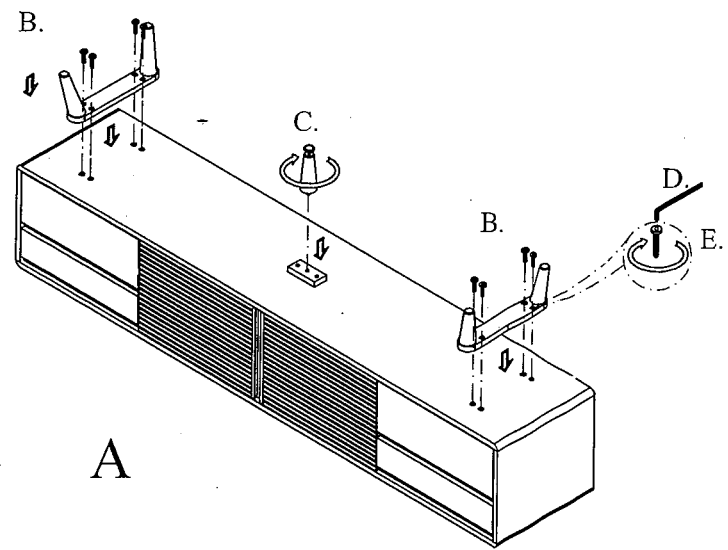

Assembly instructions: RIVERA TV STAND 2000x400x510

A Desk top 1x	B Cabinet legs (angle) 2x	D Allen key 1x
	C Cabinet legs (Center) 1x	E Bolt M6 x 30mm 8x

STEP 1: