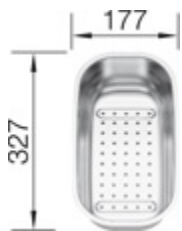

Optional Accessories

Colander

BL208195