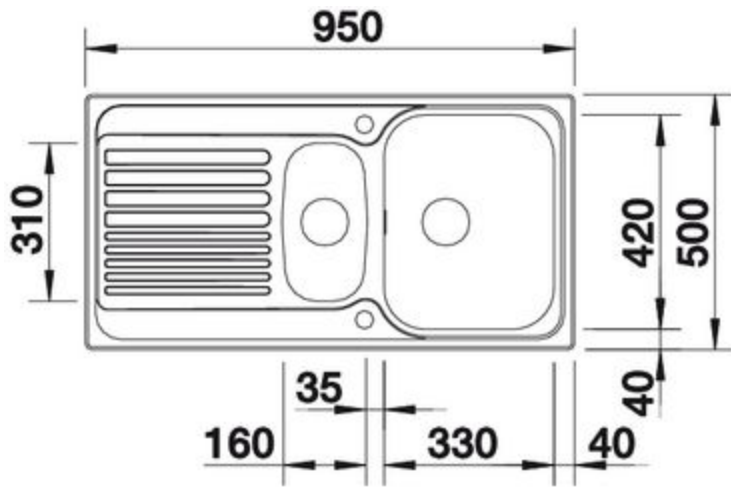

## Surfaces

---

Stainless steel  
18/10

Stainless steel 18/10

reversible

Item No. BL450740

## Details

---

Top View

Side View

Front View

Scope of supply

---

waste fitting with space-saving pipe, two 3 1/2" basket strainer

## Design tips

---

Cabinet Width: 60 cm

Bowl depth: 160 mm / 90 mm

Cut out size: 933 x 483 x R15

Universal handing