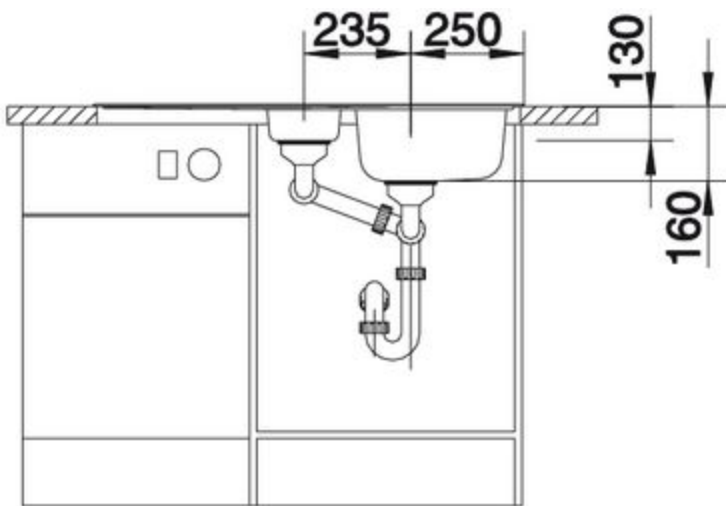

## Details

---

Top View

Side View

Front View

Scope of supply

---

waste fitting with space-saving pipe, two 3 1/2" basket strainer

## Design tips

---

Cabinet Width: 60 cm

Bowl depth: 160 mm / 90 mm

Cut out size: 933 x 483 x R15

Universal handing