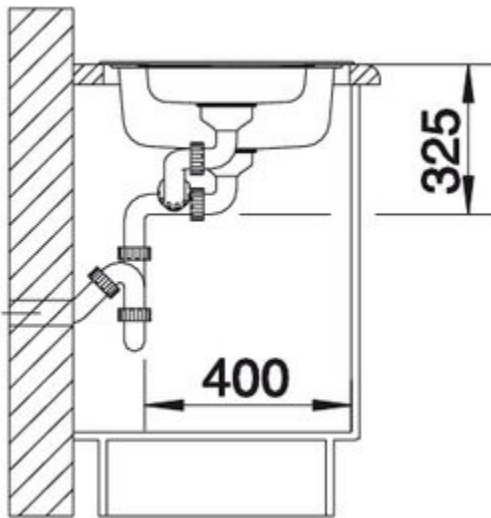

## Surfaces

---

Stainless steel  
18/10

Stainless steel 18/10

reversible

Item No. BL450740

## Details

---

Top View

Side View

Front View

Scope of supply

---

waste fitting with space-saving pipe, two 3 1/2" basket strainer

## Design tips

---

Cabinet Width: 60 cm

Bowl depth: 160 mm / 90 mm

Cut out size: 933 x 483 x R15

Universal handing