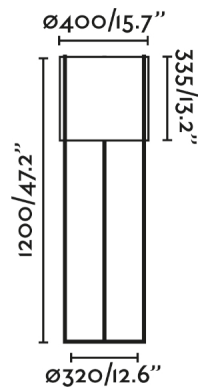

### General characteristics

Fixation	Floor
voltage	120V
Hertz	60Hz
Cable length	0.03 ft
Switch type	Push
Max. Power	15W