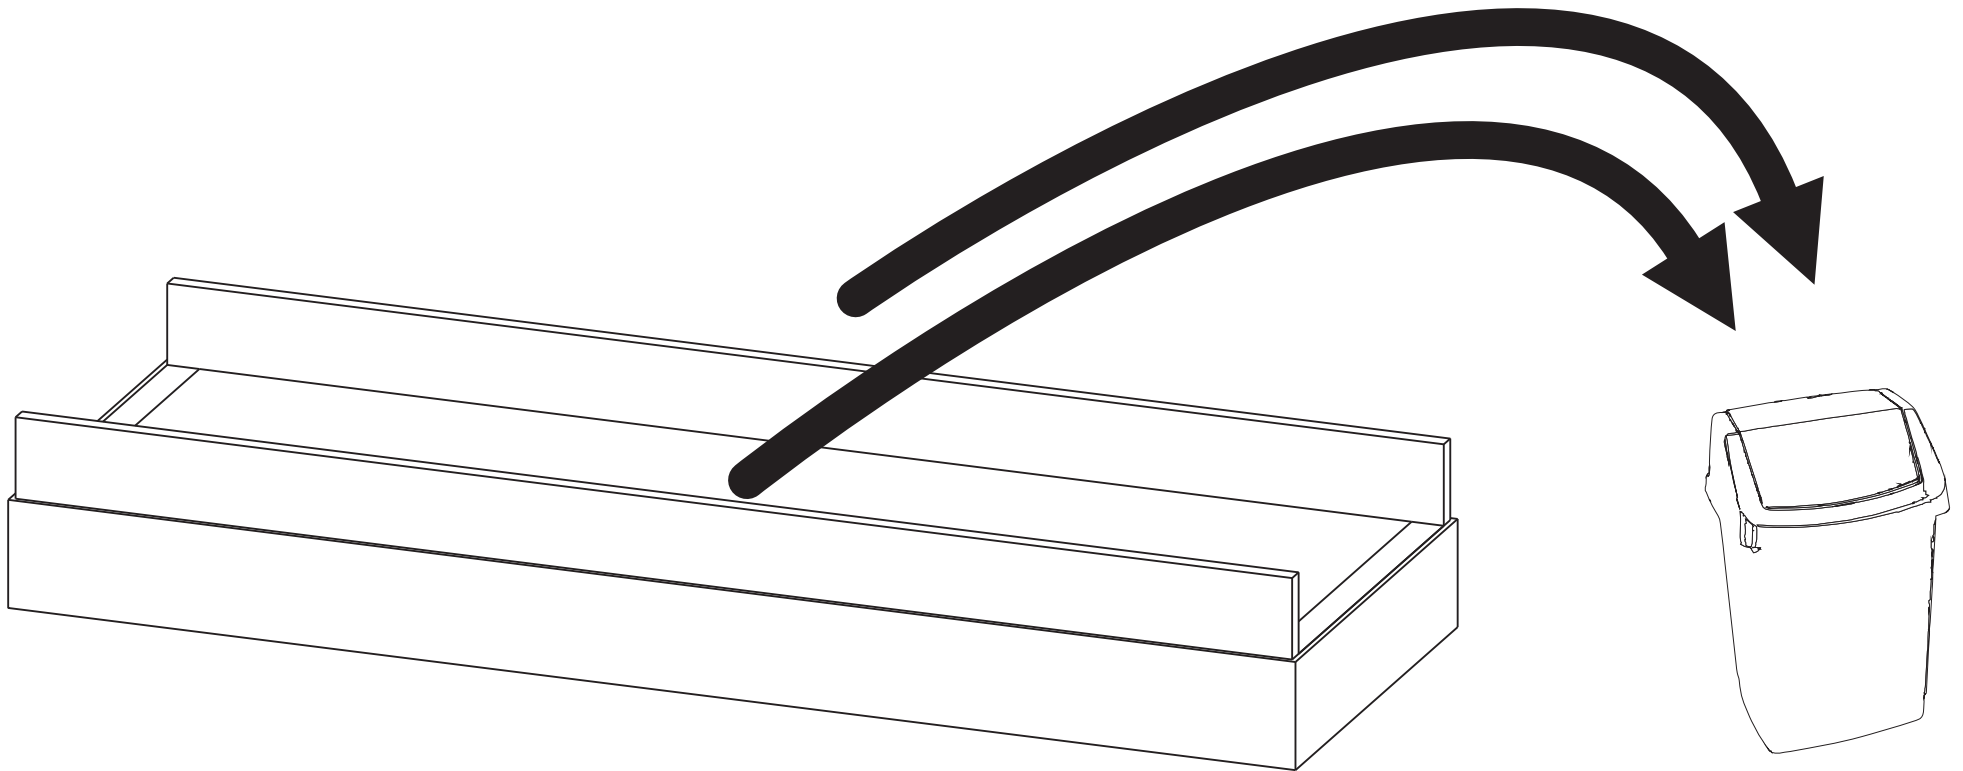

INSIDE THE PACKAGE YOU WILL FIND PACKAGING PROTECTION BOARDS

THESE ARE NOT A PART OF YOUR PRODUCT

PLEASE DISPOSE OF THESE BOARDS