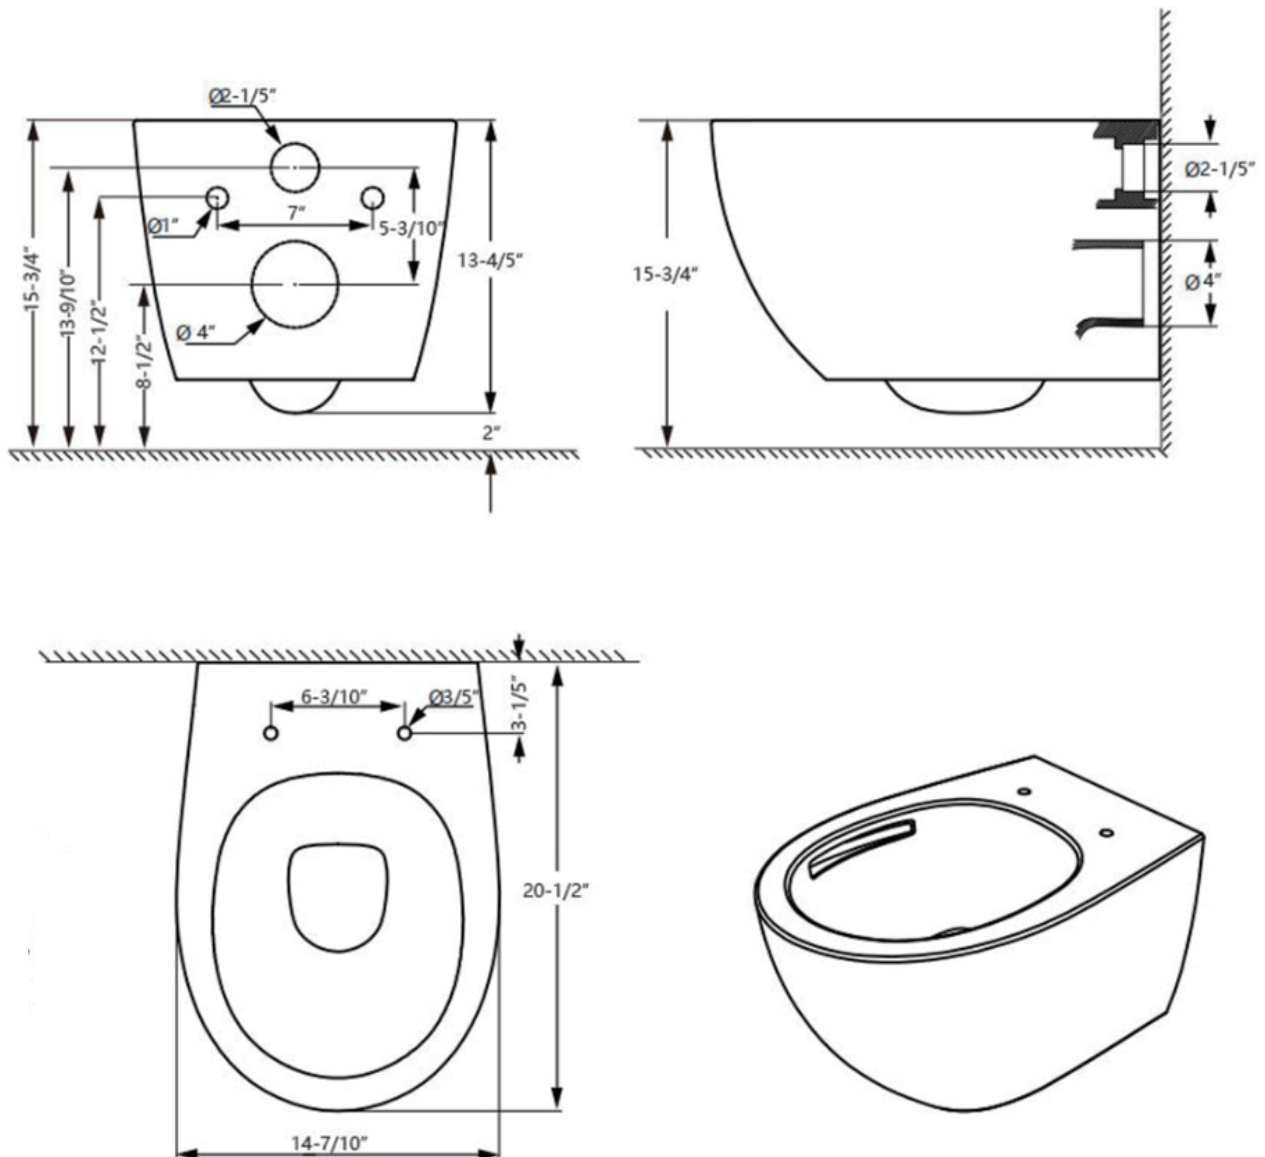

Dimension/Specification

Sku RX-T39W