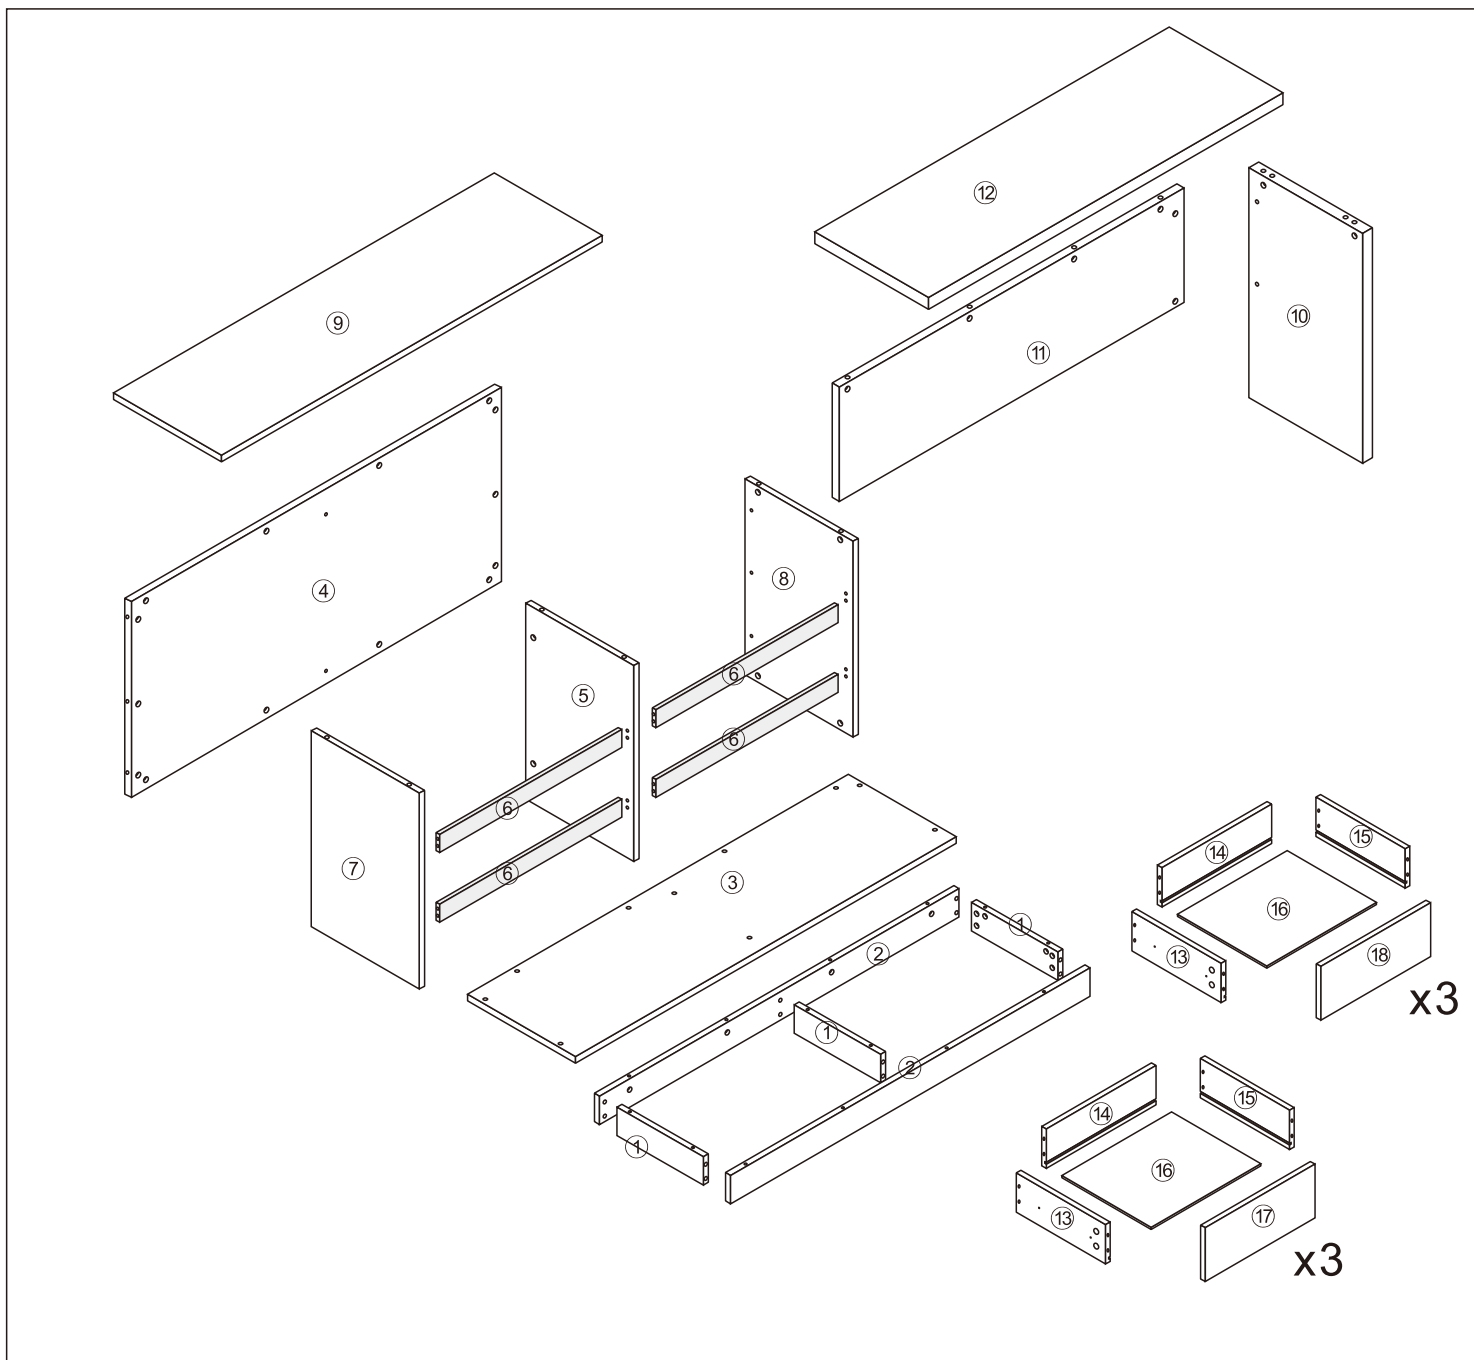

Disassembly and installation of accessories

A | 102PCS	B | 102PCS	C | 48PCS	D | 12PCS	E | 24PCS	F | 2PCS	G | 12PCS	 Tools Recommended
15*10mm	6*28mm	3.5*14mm	Three-section Rail	3.5*40mm	8*30mm	15mm