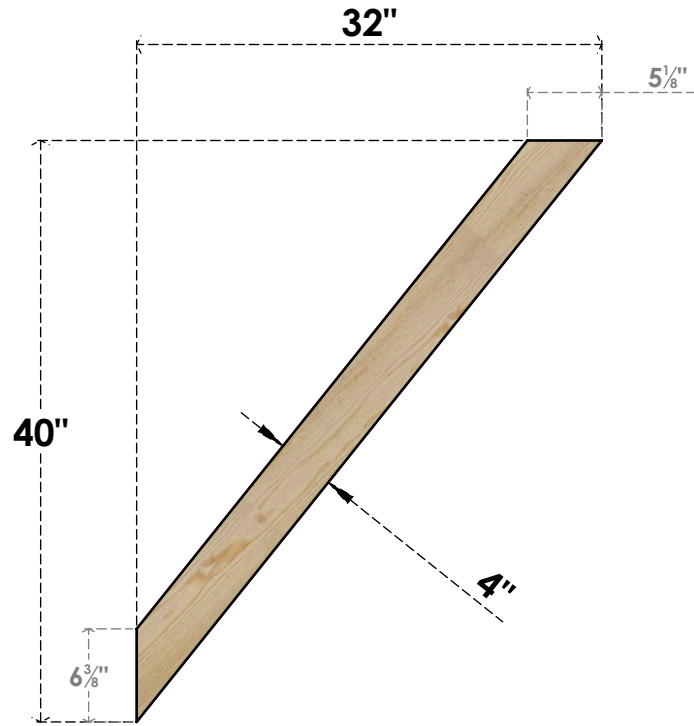

# BRC04X32X40TRA00RDF

4"W X 32"D X 40"H TRADITIONAL ROUGH SAWN BRACE, DOUGLAS FIR

**SIDE**

**FRONT**

EKENA MILLWORK  
 2300 WEST MAIN ST.  
 CLARKSVILLE, TX 75426  
 TOLL FREE: 866-607-0453  
 WWW.EKENAMILLWORK.COM