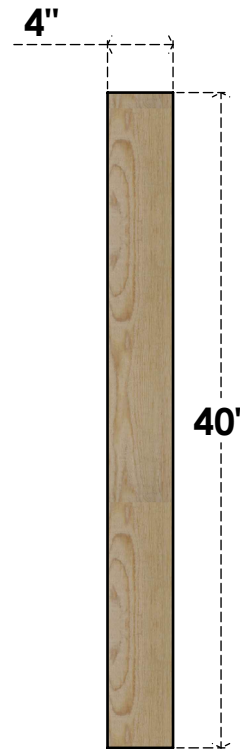

# BRC04X32X40TRA00RDF

4"W X 32"D X 40"H TRADITIONAL ROUGH SAWN BRACE, DOUGLAS FIR

**SIDE**

**FRONT**

EKENA MILLWORK  
 2300 WEST MAIN ST.  
 CLARKSVILLE, TX 75426  
 TOLL FREE: 866-607-0453  
 WWW.EKENAMILLWORK.COM

**NOTES**

1. INSTALLATION TO BE COMPLETED IN ACCORDANCE WITH MANUFACTURER'S SPECIFICATIONS.
2. DRAWING MAY NOT BE TO SCALE
3. THIS DRAWING IS INTENDED FOR DESIGN AND PLANNING PURPOSES ONLY.
4. ALL INFORMATION CONTAINED HEREIN WAS CURRENT AT THE TIME OF DEVELOPMENT BUT MUST BE REVIEWED AND APPROVED BY THE PRODUCT MANUFACTURER TO BE CONSIDERED ACCURATE.
5. PRODUCTS ARE NOT KILN DRIED. THIS ITEM IS UNIQUE AND WILL CONTAIN THE NATURAL VARIATIONS THAT THE WOOD SPECIES OFFERS. THIS MAY RESULT IN VARIATIONS UP TO 1/4"