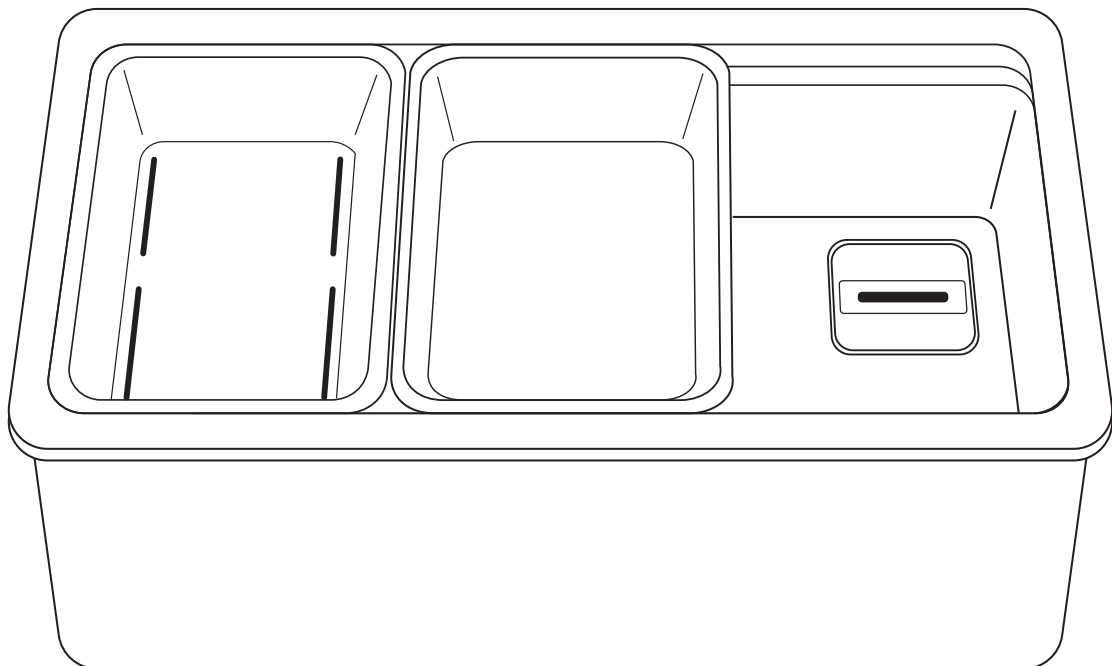

# DIMENSION DETAILS

## DELUXE KITCHEN SINK

# PRODUCT SIZE

## Sink Dimensions: 27" x 19" x 10"