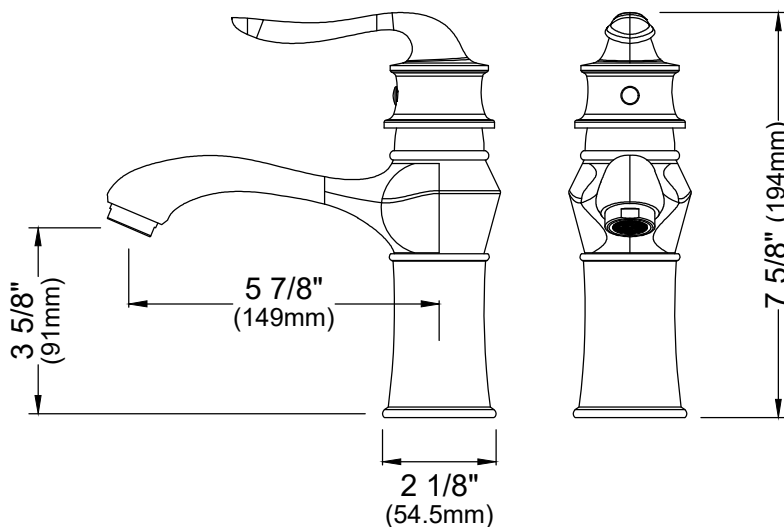

Listing and certifications:
cUPC, ASME A112.18.1/CSA B125.1
ADA compliant

Limited Lifetime Warranty

We reserve the right to update product specifications without notice. Please visit karran.com for the most current specification sheets. All dimensions are accurate to 1/4". REV 12-2025