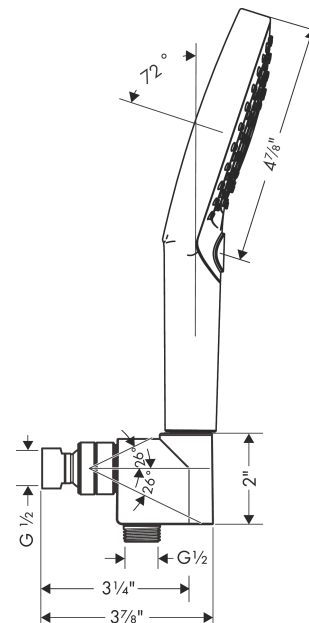

Scale drawing