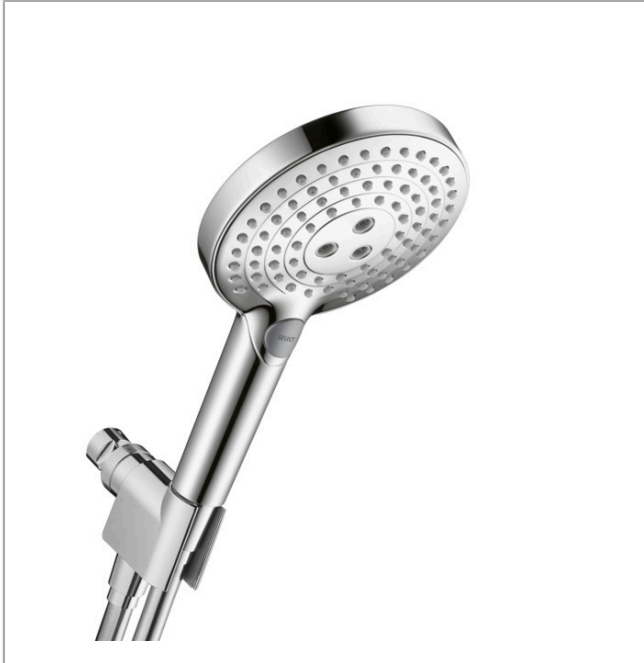

Raindance Select S
Handshower Set 120 3-Jet, 2.5 GPM
Finishes : **chrome** Part no. : **04542000**

Description

Features

- Consists of: Handshower, Handshower holder, Handshower hose
- integrated support function
- Spray modes: Rain, RainAir, Whirl
- Select button for comfortable alternation of spray modes
- Flow: 2.5 GPM (9.5 L/Min)
- 26° adjustment
- rinseable screen seal

Item details

List Price $ 270.00

Technology

Compliance

Product image