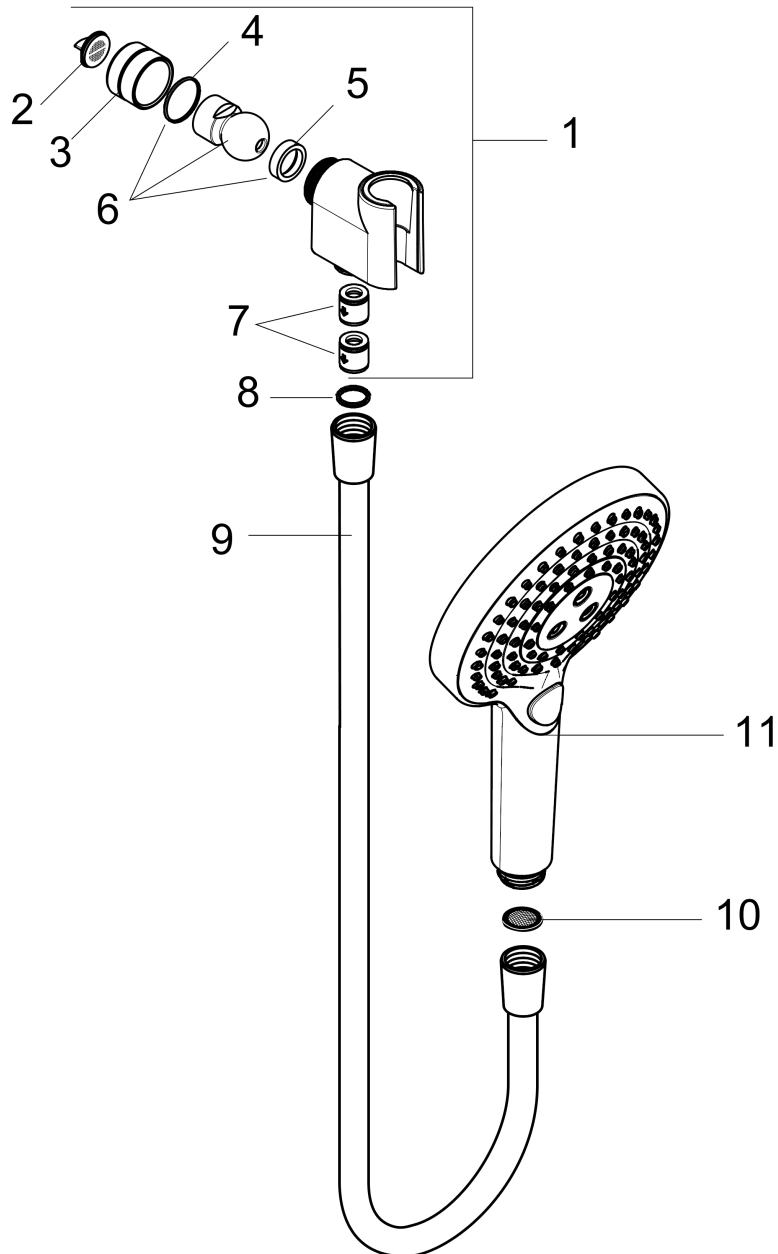

### Features

- Consists of: Handshower, Handshower holder, Handshower hose
- integrated support function
- Spray modes: Rain, RainAir, Whirl
- Select button for comfortable alternation of spray modes
- Flow: 2.5 GPM (9.5 L/Min)
- 26° adjustment
- rinseable screen seal

## Product image

## Scale drawing

**Raindance Select S**  
**Handshower Set 120 3-Jet, 2.5 GPM**  
 Finishes : **chrome**    Part no. : **04542000**

**Exploded drawing**

Year of production: >11/18

**Raindance Select S**  
**Handshower Set 120 3-Jet, 2.5 GPM**  
 Finishes : **chrome**    Part no. : **04542000**

## Spare parts list

Year of production: >11/18

Pos.	Description	Part no.	Price	PU
1	support	04580000	-	1
2	filter packing	88649000	-	1
3	nut	97958000	-	1
4	lever collar	97536000	-	1
5	seal	97606000	-	1
6	ball joint	97331000	-	1
7	set of non return valves DW 15	94074000	-	1
8	seal	98058000	-	1
9	shower hose 1,60 m	28276003	-	1
10	filter packing	94246000	-	1
11	handshower	26531001	-	1