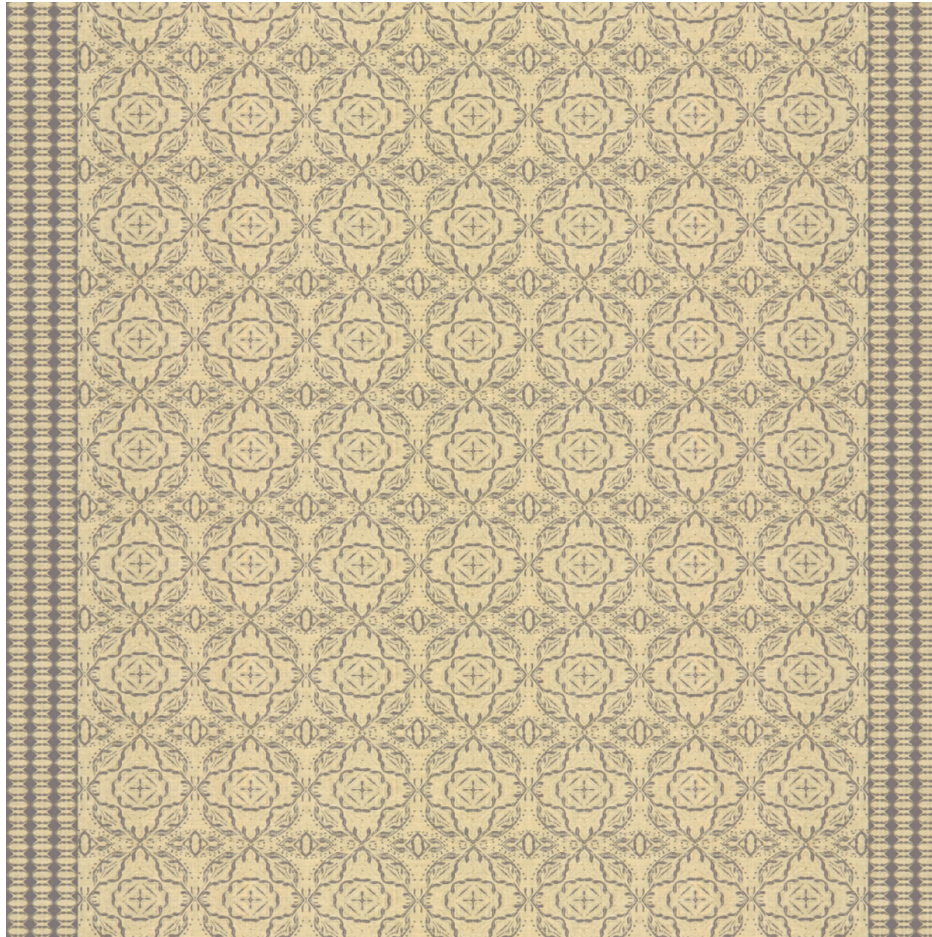

Maze - Lilac
SKU: GWF-3506.10.0

LEE JOFA

SKU: **GWF-3506.10.0**

Repeat UOM: **in in (0 cm)**

Horizontal Repeat: **52 in (132.08 cm)**

Designer: **Allegra Hicks**

Railroaded: **No**

Composition: **Linen - 88%, Nylon - 12%**

Width: **53 in (134.62 cm)**

Vertical Repeat: **6.5 in (16.51 cm)**

Brand: **Lee Jofa Modern**

Type: **Print**

End Use: **Multipurpose**

Performance ACT Symbols: **A**