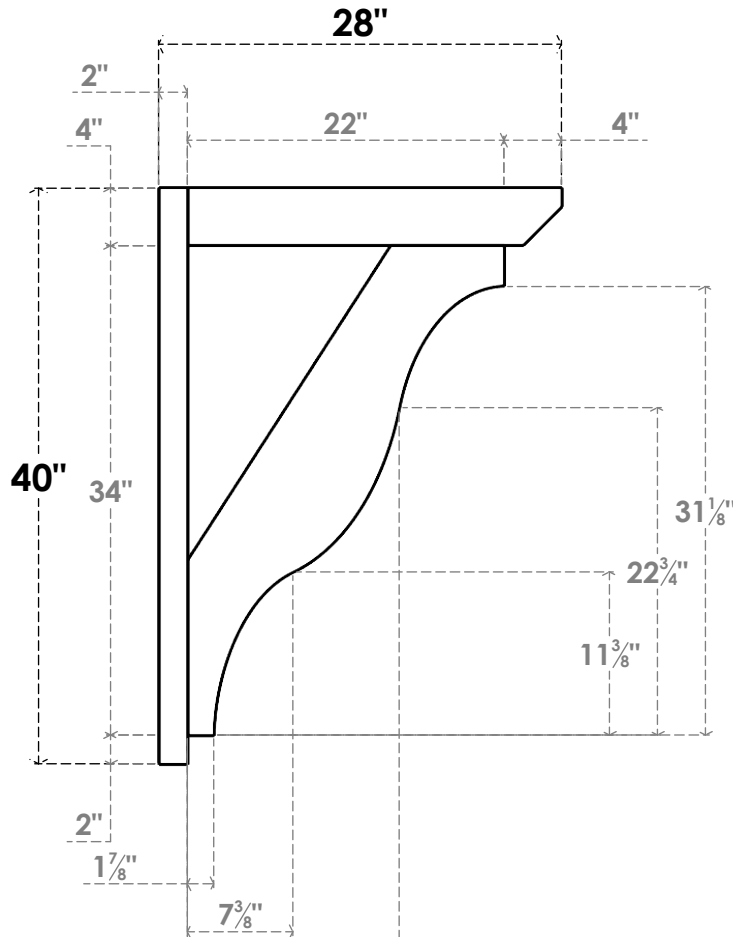

ITEM NUMBER: OUTUROC040X060X28000X40000X040X020X040FST24RCPR

4"W TOP X 6"W BACK X 28"D X 40"H X 4"T TOP X 2"T BACK TIMBERTHANE ROUGH CEDAR FUNSTON FAUX WOOD OPEN OUTLOOKER, SLAT TOP AND BLOCK BACK, 4"W CLOSED BRACE, PRIMED TAN

SIDE PROFILE

FRONT PROFILE

ISOMETRIC

GENERATED DATE : 07/06/2023

EKENA MILLWORK
2300 WEST MAIN ST.
CLARKSVILLE, TX 75426
TOLL FREE: 866-607-0453
WWW.EKENAMILLWORK.COM

NOTES

1. INSTALLATION TO BE COMPLETED IN ACCORDANCE WITH MANUFACTURER'S SPECIFICATIONS.
2. DRAWING MAY NOT BE TO SCALE
3. THIS DRAWING IS INTENDED FOR DESIGN AND PLANNING PURPOSES ONLY.
4. ALL INFORMATION CONTAINED HEREIN WAS CURRENT AT THE TIME OF DEVELOPMENT BUT MUST BE REVIEWED AND APPROVED BY THE PRODUCT MANUFACTURER TO BE CONSIDERED ACCURATE.
5. TIMBERTHANE ARCHITECTURAL PRODUCTS ARE MADE FROM HIGH DENSITY URETHANE AND COME FACTORY PRIMED