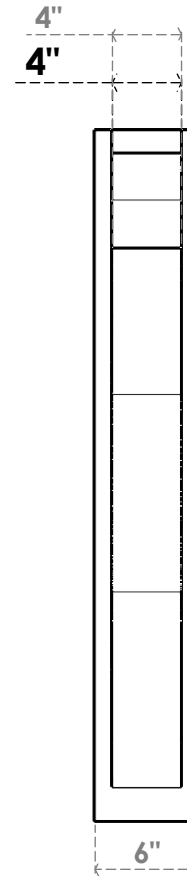

ITEM NUMBER: OUTUROC040X060X28000X40000X040X020X040FST24RCPR

4"W TOP X 6"W BACK X 28"D X 40"H X 4"T TOP X 2"T BACK TIMBERTHANE ROUGH CEDAR FUNSTON FAUX WOOD OPEN OUTLOOKER, SLAT TOP AND BLOCK BACK, 4"W CLOSED BRACE, PRIMED TAN

SIDE PROFILE

FRONT PROFILE

ISOMETRIC

GENERATED DATE : 07/06/2023

EKENA MILLWORK
2300 WEST MAIN ST.
CLARKSVILLE, TX 75426
TOLL FREE: 866-607-0453
WWW.EKENAMILLWORK.COM

NOTES

1. INSTALLATION TO BE COMPLETED IN ACCORDANCE WITH MANUFACTURER'S SPECIFICATIONS.
2. DRAWING MAY NOT BE TO SCALE
3. THIS DRAWING IS INTENDED FOR DESIGN AND PLANNING PURPOSES ONLY.
4. ALL INFORMATION CONTAINED HEREIN WAS CURRENT AT THE TIME OF DEVELOPMENT BUT MUST BE REVIEWED AND APPROVED BY THE PRODUCT MANUFACTURER TO BE CONSIDERED ACCURATE.
5. TIMBERTHANE ARCHITECTURAL PRODUCTS ARE MADE FROM HIGH DENSITY URETHANE AND COME FACTORY PRIMED