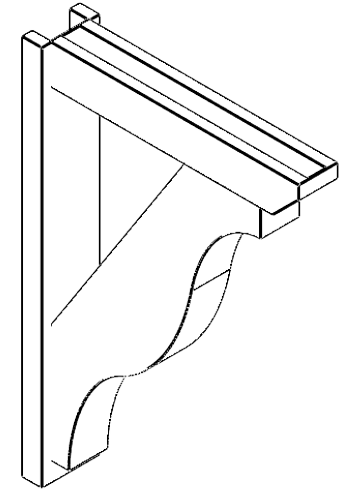

ITEM NUMBER: OUTUROC040X060X28000X40000X040X020X040FST24RCPR

4"W TOP X 6"W BACK X 28"D X 40"H X 4"T TOP X 2"T BACK TIMBERTHANE ROUGH CEDAR FUNSTON FAUX WOOD OPEN OUTLOOKER, SLAT TOP AND BLOCK BACK, 4"W CLOSED BRACE, PRIMED TAN

SIDE PROFILE

FRONT PROFILE

ISOMETRIC

GENERATED DATE : 07/06/2023

EKENA MILLWORK
2300 WEST MAIN ST.
CLARKSVILLE, TX 75426
TOLL FREE: 866-607-0453
WWW.EKENAMILLWORK.COM

NOTES

1. INSTALLATION TO BE COMPLETED IN ACCORDANCE WITH MANUFACTURER'S SPECIFICATIONS.
2. DRAWING MAY NOT BE TO SCALE
3. THIS DRAWING IS INTENDED FOR DESIGN AND PLANNING PURPOSES ONLY.
4. ALL INFORMATION CONTAINED HEREIN WAS CURRENT AT THE TIME OF DEVELOPMENT BUT MUST BE REVIEWED AND APPROVED BY THE PRODUCT MANUFACTURER TO BE CONSIDERED ACCURATE.
5. TIMBERTHANE ARCHITECTURAL PRODUCTS ARE MADE FROM HIGH DENSITY URETHANE AND COME FACTORY PRIMED