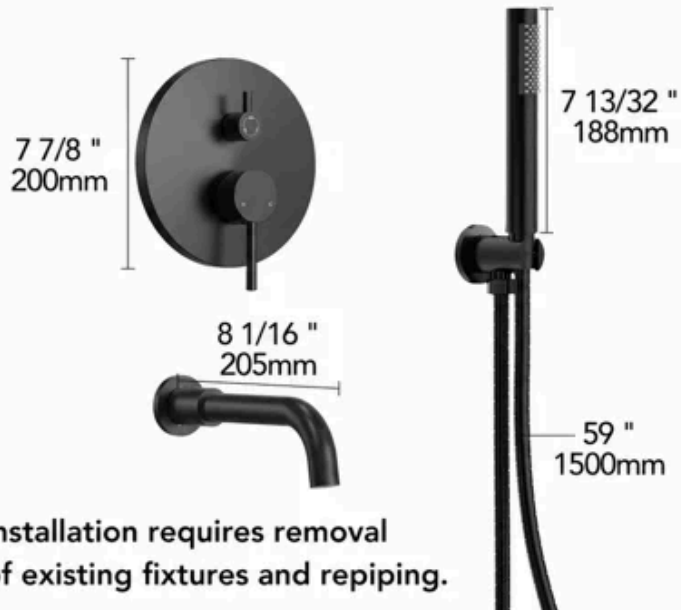

EVERSTEIN®

• BRASS VALVE

Cartridge tested for 600,000 cycles

• FURTHER INFORMATION

DIMENSIONS

Installation requires removal of existing fixtures and repiping.