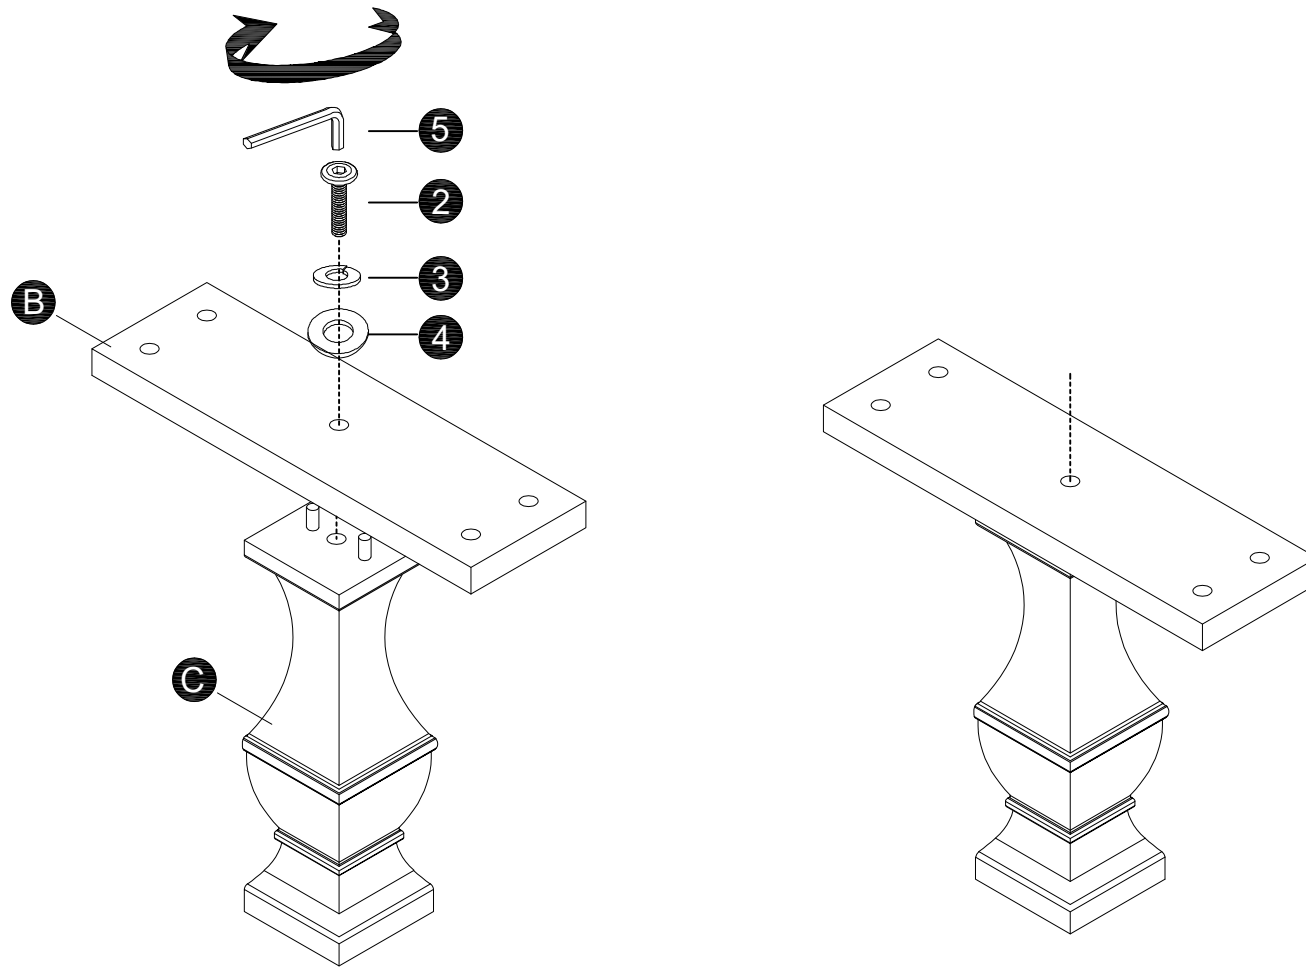

Spring Washer
5/16"

4 X 16

Flat Washer
5/16"

5 X 1

Allen Key
M4

1

INSTALLATION STEPS

Use hardware (5,2,3,4) to assemble the connecting plate (B) and the upright post (C).

2

INSTALLATION STEPS

Secure the connecting plate (B) to the bench upholstery (A) using hardware (5,2,3,4).

3

INSTALLATION STEPS

1. Insert the wooden dowels at both ends of the connecting rod (E) into the reserved holes on both sides of the base (D) and secure them with hardware (5,2,3,4).
2. Then, secure the base to the upright post (C) using hardware (5,1,3,4).