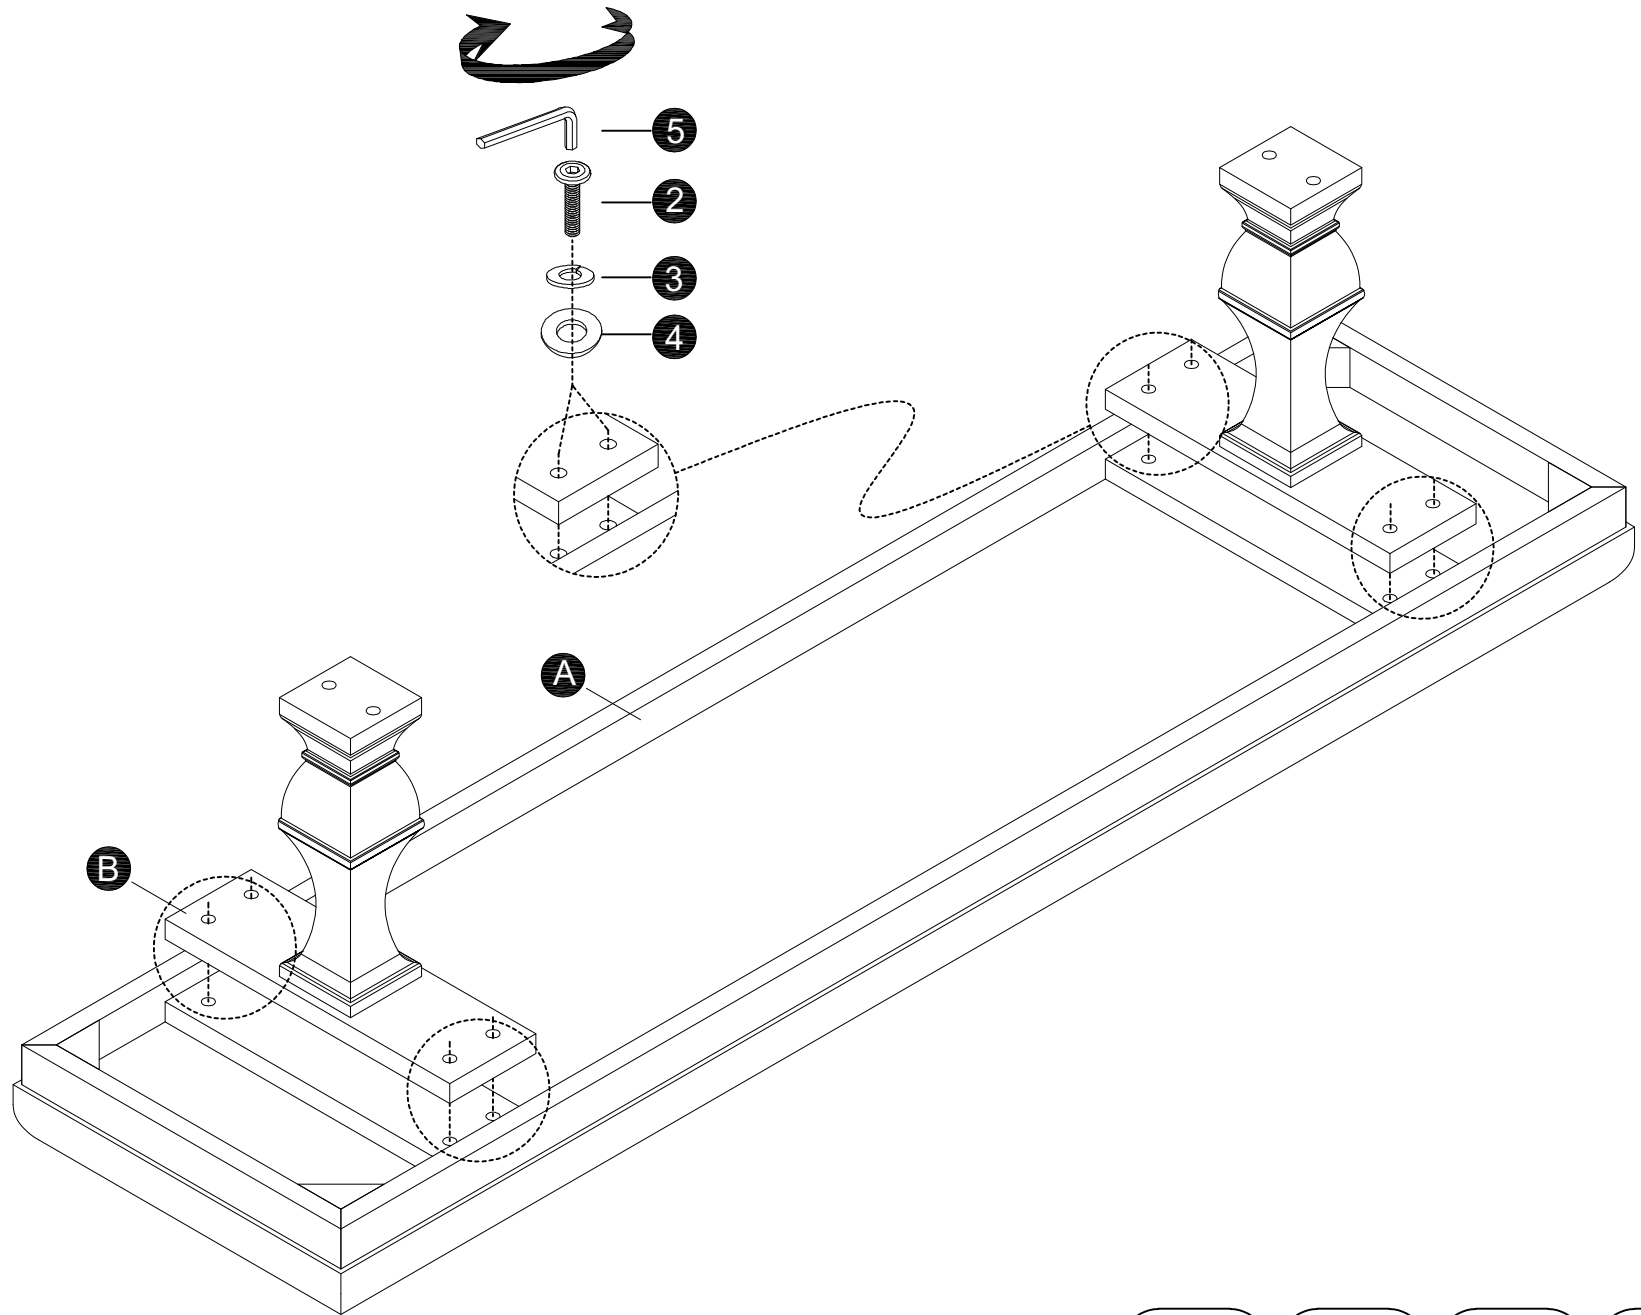

Spring Washer
5/16"

4 X 16

Flat Washer
5/16"

5 X 1

Allen Key
M4

1

INSTALLATION STEPS

Use hardware (5,2,3,4) to assemble the connecting plate (B) and the upright post (C).

2

INSTALLATION STEPS

Secure the connecting plate (B) to the bench upholstery (A) using hardware (5,2,3,4).

3

INSTALLATION STEPS

1. Insert the wooden dowels at both ends of the connecting rod (E) into the reserved holes on both sides of the base (D) and secure them with hardware (5,2,3,4).
2. Then, secure the base to the upright post (C) using hardware (5,1,3,4).