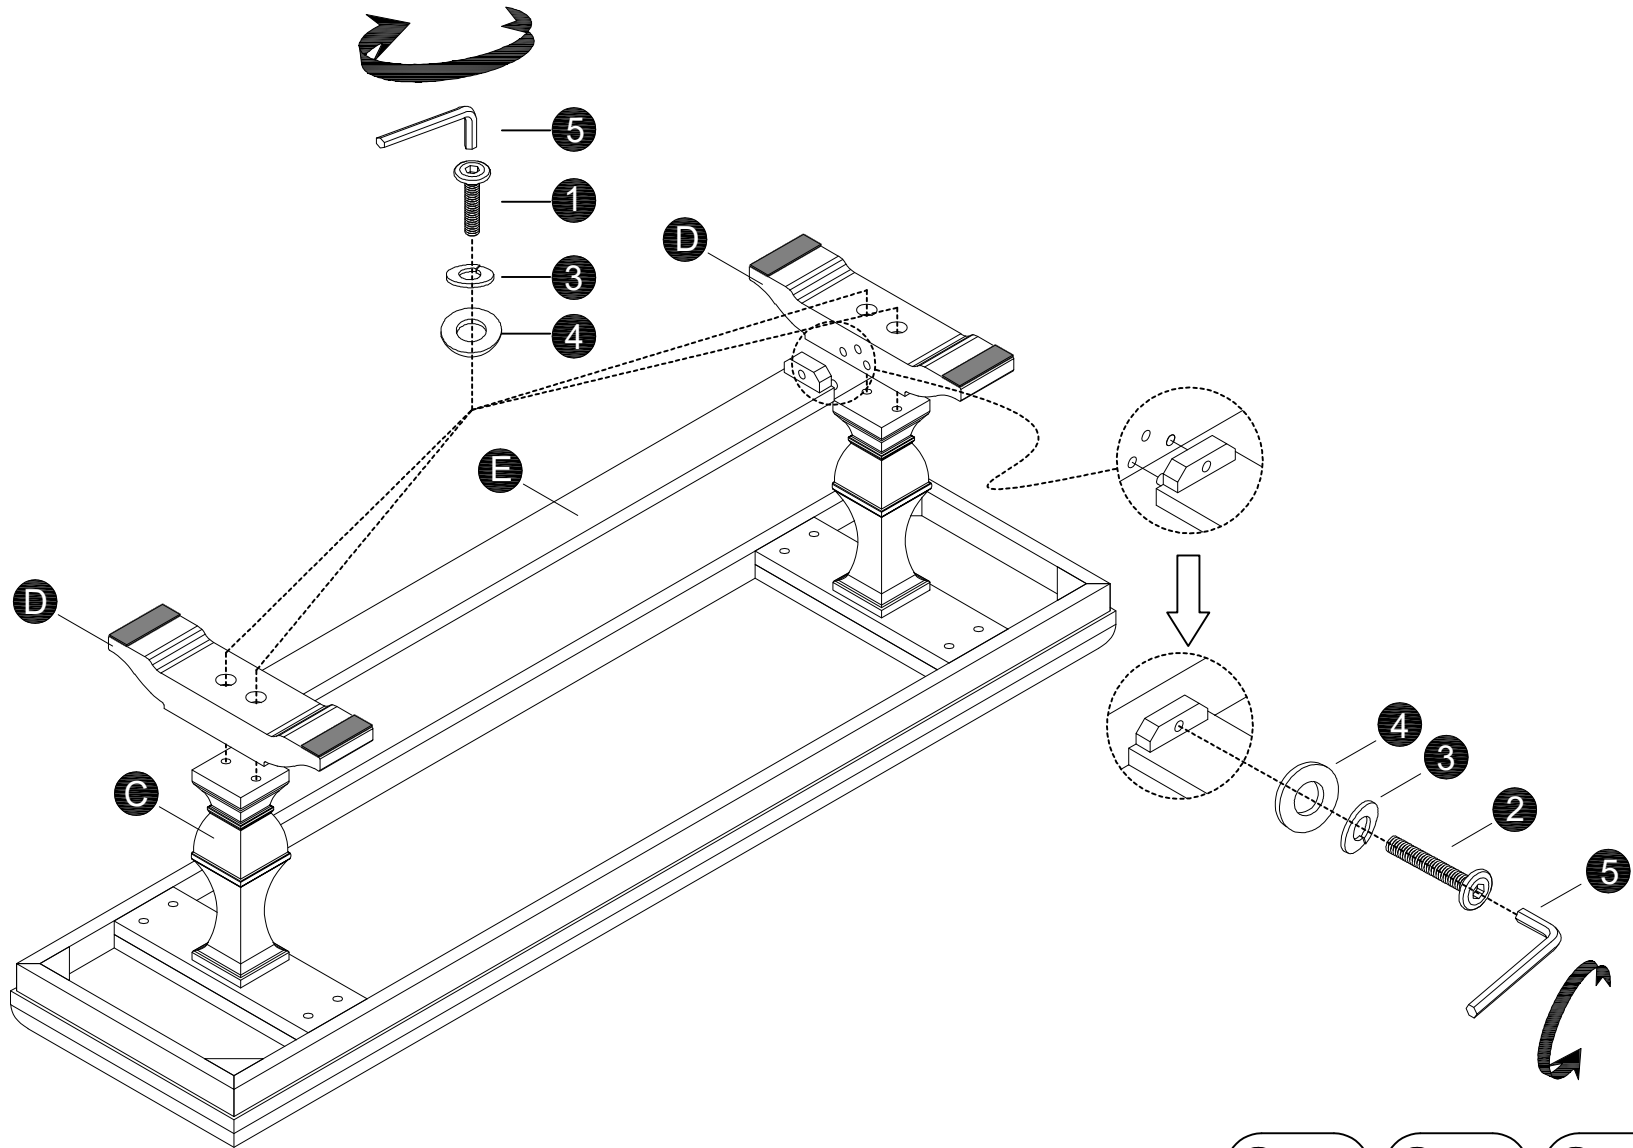

Spring Washer
5/16"

4 X 16

Flat Washer
5/16"

5 X 1

Allen Key
M4

1

INSTALLATION STEPS

Use hardware (5,2,3,4) to assemble the connecting plate (B) and the upright post (C).

2

INSTALLATION STEPS

Secure the connecting plate (B) to the bench upholstery (A) using hardware (5,2,3,4).

3

INSTALLATION STEPS

1. Insert the wooden dowels at both ends of the connecting rod (E) into the reserved holes on both sides of the base (D) and secure them with hardware (5,2,3,4).
2. Then, secure the base to the upright post (C) using hardware (5,1,3,4).