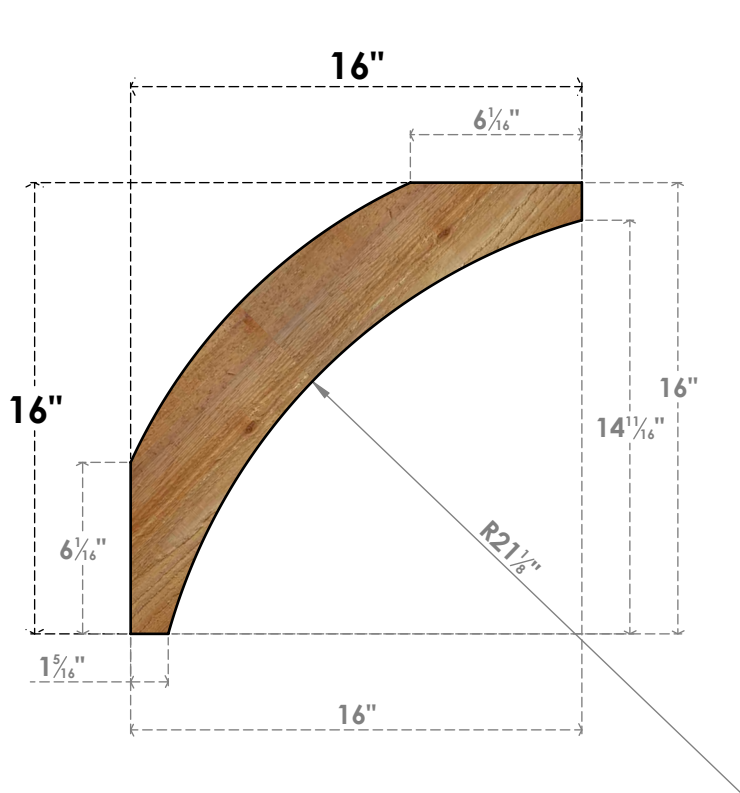

BRC06X16X16THR00RWR

6"W X 16"D X 16"H THORTON ROUGH SAWN BRACE, WESTERN RED CEDAR

SIDE

FRONT

EKENA MILLWORK
 2300 WEST MAIN ST.
 CLARKSVILLE, TX 75426
 TOLL FREE: 866-607-0453
 WWW.EKENAMILLWORK.COM

NOTES

1. INSTALLATION TO BE COMPLETED IN ACCORDANCE WITH MANUFACTURER'S SPECIFICATIONS.
2. DRAWING MAY NOT BE TO SCALE
3. THIS DRAWING IS INTENDED FOR DESIGN AND PLANNING PURPOSES ONLY.
4. ALL INFORMATION CONTAINED HEREIN WAS CURRENT AT THE TIME OF DEVELOPMENT BUT MUST BE REVIEWED AND APPROVED BY THE PRODUCT MANUFACTURER TO BE CONSIDERED ACCURATE.
5. PRODUCTS ARE NOT KILN DRIED. THIS ITEM IS UNIQUE AND WILL CONTAIN THE NATURAL VARIATIONS THAT THE WOOD SPECIES OFFERS. THIS MAY RESULT IN VARIATIONS UP TO 1/4"