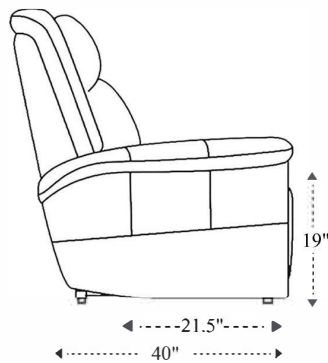

Power Reclining Zero Gravity Sofa

Overall Dimensions	89.5" x 40" x 42.25"
Overall Width	89.5"
Overall Depth	40"
Overall Height	42.25"
Overall Weight	255.6 lbs.
Fully Reclined	68"
Distance from Wall	9"
Back of Seat to end of Chaise	41"
Leg Height <small>(Distance from Foot Rest to Floor in Full Recline)</small>	25.5"
Head Height <small>(Distance from Headrest to Floor in Full Recline)</small>	27"

Seat Width	22"
Seat Depth	21.5"
Seat Height	19"
Arm Width	10"
Arm Depth	25"
Arm Height	25"
Back Width	23"
Back Height	27"
Headrest Extended from Back	7"

Power Zero Gravity Recliner

Overall Dimensions	39.25" x 40" x 42.25"
Overall Width	39.25"
Overall Depth	40"
Overall Height	42.25"
Overall Weight	137.1 lbs.
Fully Reclined	68"
Distance from Wall	9"
Back of Seat to end of Chaise	41"
Leg Height <small>(Distance from Foot Rest to Floor in Full Recline)</small>	25.5"
Head Height <small>(Distance from Headrest to Floor in Full Recline)</small>	27"

Seat Width	19"
Seat Depth	21.5"
Seat Height	19"
Arm Width	10"
Arm Depth	25"
Arm Height	25"
Back Width	31.5"
Back Height	27"
Headrest Extended from Back	7"