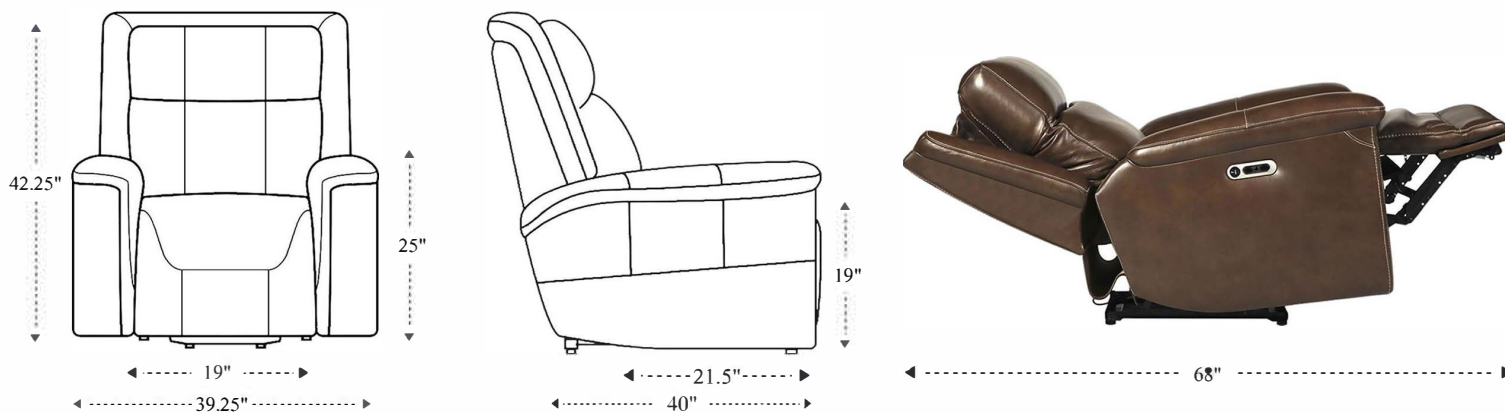

Power Reclining Zero Gravity Sofa

Overall Dimensions	89.5" x 40" x 42.25"
Overall Width	89.5"
Overall Depth	40"
Overall Height	42.25"
Overall Weight	255.6 lbs.
Fully Reclined	68"
Distance from Wall	9"
Back of Seat to end of Chaise	41"
Leg Height <small>(Distance from Foot Rest to Floor in Full Recline)</small>	25.5"
Head Height <small>(Distance from Headrest to Floor in Full Recline)</small>	27"

Seat Width	22"
Seat Depth	21.5"
Seat Height	19"
Arm Width	10"
Arm Depth	25"
Arm Height	25"
Back Width	23"
Back Height	27"
Headrest Extended from Back	7"

Power Zero Gravity Recliner

Overall Dimensions	39.25" x 40" x 42.25"
Overall Width	39.25"
Overall Depth	40"
Overall Height	42.25"
Overall Weight	137.1 lbs.
Fully Reclined	68"
Distance from Wall	9"
Back of Seat to end of Chaise	41"
Leg Height <small>(Distance from Foot Rest to Floor in Full Recline)</small>	25.5"
Head Height <small>(Distance from Headrest to Floor in Full Recline)</small>	27"

Seat Width	19"
Seat Depth	21.5"
Seat Height	19"
Arm Width	10"
Arm Depth	25"
Arm Height	25"
Back Width	31.5"
Back Height	27"
Headrest Extended from Back	7"