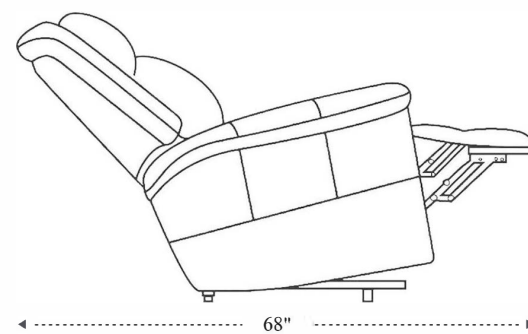

Power Reclining Zero Gravity Sofa

Overall Dimensions	89.5" x 40" x 42.25"
Overall Width	89.5"
Overall Depth	40"
Overall Height	42.25"
Overall Weight	255.6 lbs.
Fully Reclined	68"
Distance from Wall	9"
Back of Seat to end of Chaise	41"
Leg Height <small>(Distance from Foot Rest to Floor in Full Recline)</small>	25.5"
Head Height <small>(Distance from Headrest to Floor in Full Recline)</small>	27"

Seat Width	22"
Seat Depth	21.5"
Seat Height	19"
Arm Width	10"
Arm Depth	25"
Arm Height	25"
Back Width	23"
Back Height	27"
Headrest Extended from Back	7"

Power Zero Gravity Recliner

Overall Dimensions	39.25" x 40" x 42.25"
Overall Width	39.25"
Overall Depth	40"
Overall Height	42.25"
Overall Weight	137.1 lbs.
Fully Reclined	68"
Distance from Wall	9"
Back of Seat to end of Chaise	41"
Leg Height <small>(Distance from Foot Rest to Floor in Full Recline)</small>	25.5"
Head Height <small>(Distance from Headrest to Floor in Full Recline)</small>	27"

Seat Width	19"
Seat Depth	21.5"
Seat Height	19"
Arm Width	10"
Arm Depth	25"
Arm Height	25"
Back Width	31.5"
Back Height	27"
Headrest Extended from Back	7"