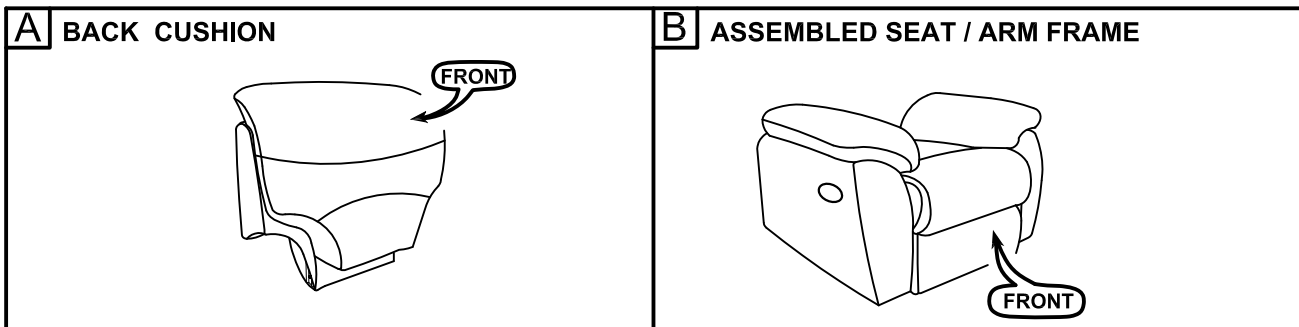

ASSEMBLY INSTRUCTIONS

Parts list:

ATTENTION

Fragile Spots :

Be careful , do not grip at fragile spots where they can be **damaged** easily .

How to assemble:

Insert the bracket of the back cushion (A) into the assembled seat / arm frame (B) .

Note : Match both side metal bracket , push down back cushion to assemble .

Moving

Hold the side and bottom of sofa while moving .