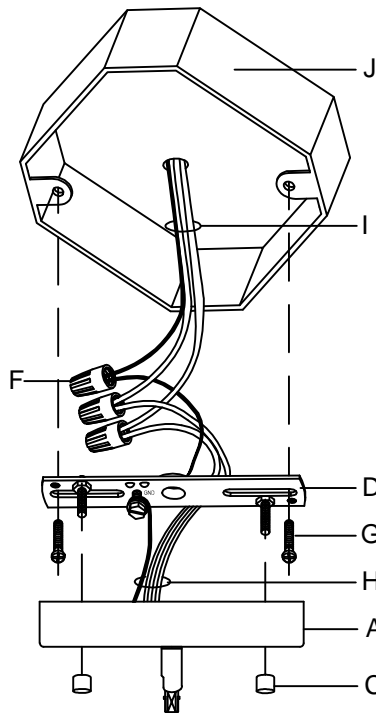

Assembly & Installation Instructions

CAUTION: Read instructions carefully and turn electricity off at main circuit breaker panel before beginning installation.

CANOPY MOUNTING & WIRE CONNECTION ASSEMBLY STEPS:

1. G.D → J
2. H.I → F
3. A.C → D

I.J (Wire and Mounting Box Not Included)

| NO | A | B | C | D | E | F | G |
|-----------|---|---|---|---|---|---|---|
| Part list | | | | | | | |
| QTY | 1 | 2 | 2 | 1 | 1 | 3 | 2 |

| NO | K |
|-----------|---|
| Part list | |
| QTY | 2 |

FIXTURE ASSEMBLY STEPS :

1. B1 → E
2. B2 → B1
3. K1 → B2
4. K2 → K1
5. A → K2
6. L → E

L (Bulb Not Included)

Instructions d'Assemblage et Installation