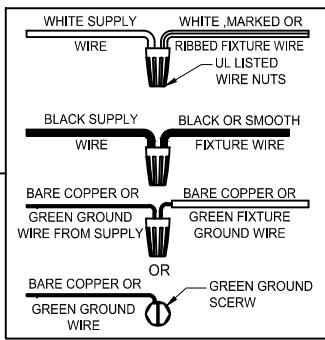

Assembly & Installation Instructions

CAUTION: Read instructions carefully and turn electricity off at main circuit breaker panel before beginning installation.

CANOPY MOUNTING & WIRE CONNECTION ASSEMBLY STEPS:

1. G.D → J
2. H.I → F
3. A.C → D

I.J (Wire and Mounting Box Not Included)

| NO | A | B | C | D | E | F | G |
|-----------|---|---|---|---|---|---|---|
| Part list | | | | | | | |
| QTY | 1 | 2 | 2 | 1 | 1 | 3 | 2 |

| NO | K |
|-----------|---|
| Part list | |
| QTY | 2 |

FIXTURE ASSEMBLY STEPS :

1. B1 → E
2. B2 → B1
3. K1 → B2
4. K2 → K1
5. A → K2
6. L → E

L (Bulb Not Included)

Instructions d'Assemblage et Installation