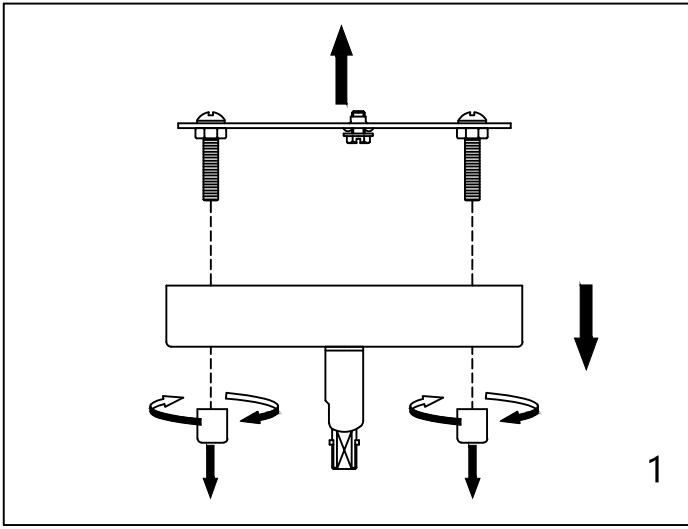

Assembly & Installation Instructions

CAUTION: Read instructions carefully and turn electricity off at main circuit breaker panel before beginning installation.

CANOPY MOUNTING & WIRE CONNECTION ASSEMBLY STEPS:

| NO | K |
|-----------|---|
| Part list | |
| QTY | 2 |

FIXTURE ASSEMBLY STEPS :

1. B1 → E
2. B2 → B1
3. K1 → B2
4. K2 → K1
5. A → K2
6. L → E

L (Bulb Not Included)

Instructions d'Assemblage et Installation