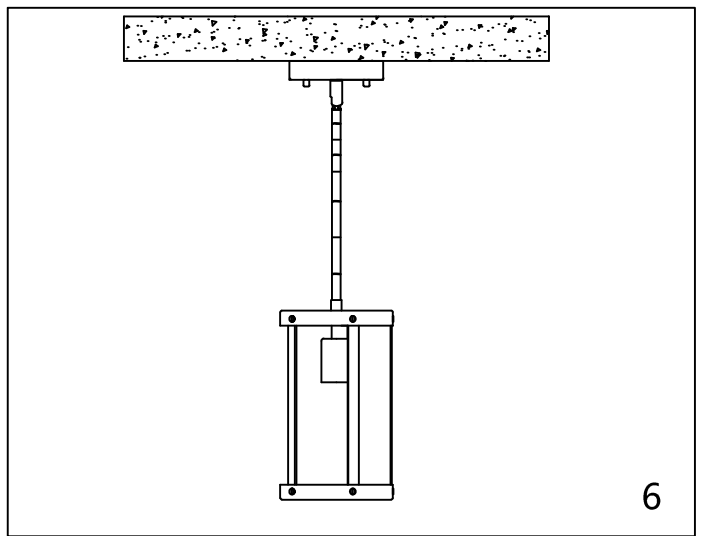

Assembly & Installation Instructions

CAUTION: Read instructions carefully and turn electricity off at main circuit breaker panel before beginning installation.

CANOPY MOUNTING & WIRE CONNECTION ASSEMBLY STEPS:

| NO | K |
|-----------|---|
| Part list | |
| QTY | 2 |

FIXTURE ASSEMBLY STEPS :

1. B1 → E
2. B2 → B1
3. K1 → B2
4. K2 → K1
5. A → K2
6. L → E

L (Bulb Not Included)

Instructions d'Assemblage et Installation