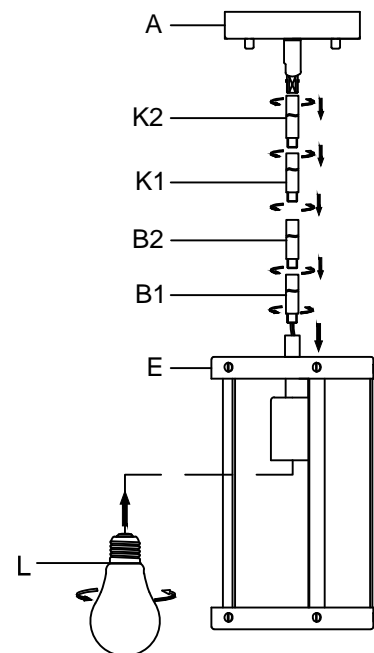

Assembly & Installation Instructions

CAUTION: Read instructions carefully and turn electricity off at main circuit breaker panel before beginning installation.

CANOPY MOUNTING & WIRE CONNECTION ASSEMBLY STEPS:

1. G.D → J
2. H.I → F
3. A.C → D

I.J (Wire and Mounting Box Not Included)

| NO | A | B | C | D | E | F | G |
|-----------|---|---|---|---|---|---|---|
| Part list | | | | | | | |
| QTY | 1 | 2 | 2 | 1 | 1 | 3 | 2 |

| NO | K |
|-----------|---|
| Part list | |
| QTY | 2 |

FIXTURE ASSEMBLY STEPS :

1. B1 → E
2. B2 → B1
3. K1 → B2
4. K2 → K1
5. A → K2
6. L → E

L (Bulb Not Included)

Instructions d'Assemblage et Installation