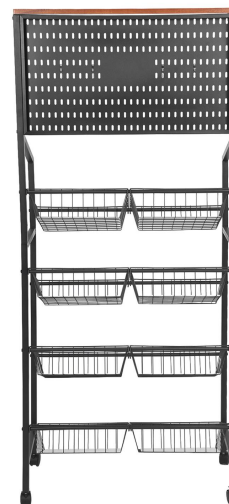

## Specification

Color: Black

Style: Modern

Shape: Rectangular

Material: Carbon Steel, Wood

Process: Baking Paint

Assembly Required: Yes

Mount Type: Floorstanding

Maximum Load Capacity: 100kg/220.46lbs

Number of Mesh Basket Tiers: 4

Number of Universal Wheels: 4 (with Brakes)

Single Mesh Basket Size (L\*W): 32\*30cm/12.6\*11.8in

Product Overall Size: 69\*33\*157cm/27.17\*13\*61.8in

Package Size: 82\*38\*25cm/32.28\*14.96\*9.84in

Gross Weight: 10.5kg/23.15lbs

Net Weight: 10kg/22.05lbs

## Package Included

1\* Kitchen Storage Shelf

4\* Universal Wheels

4\* Hooks

All Accessories for Assembly