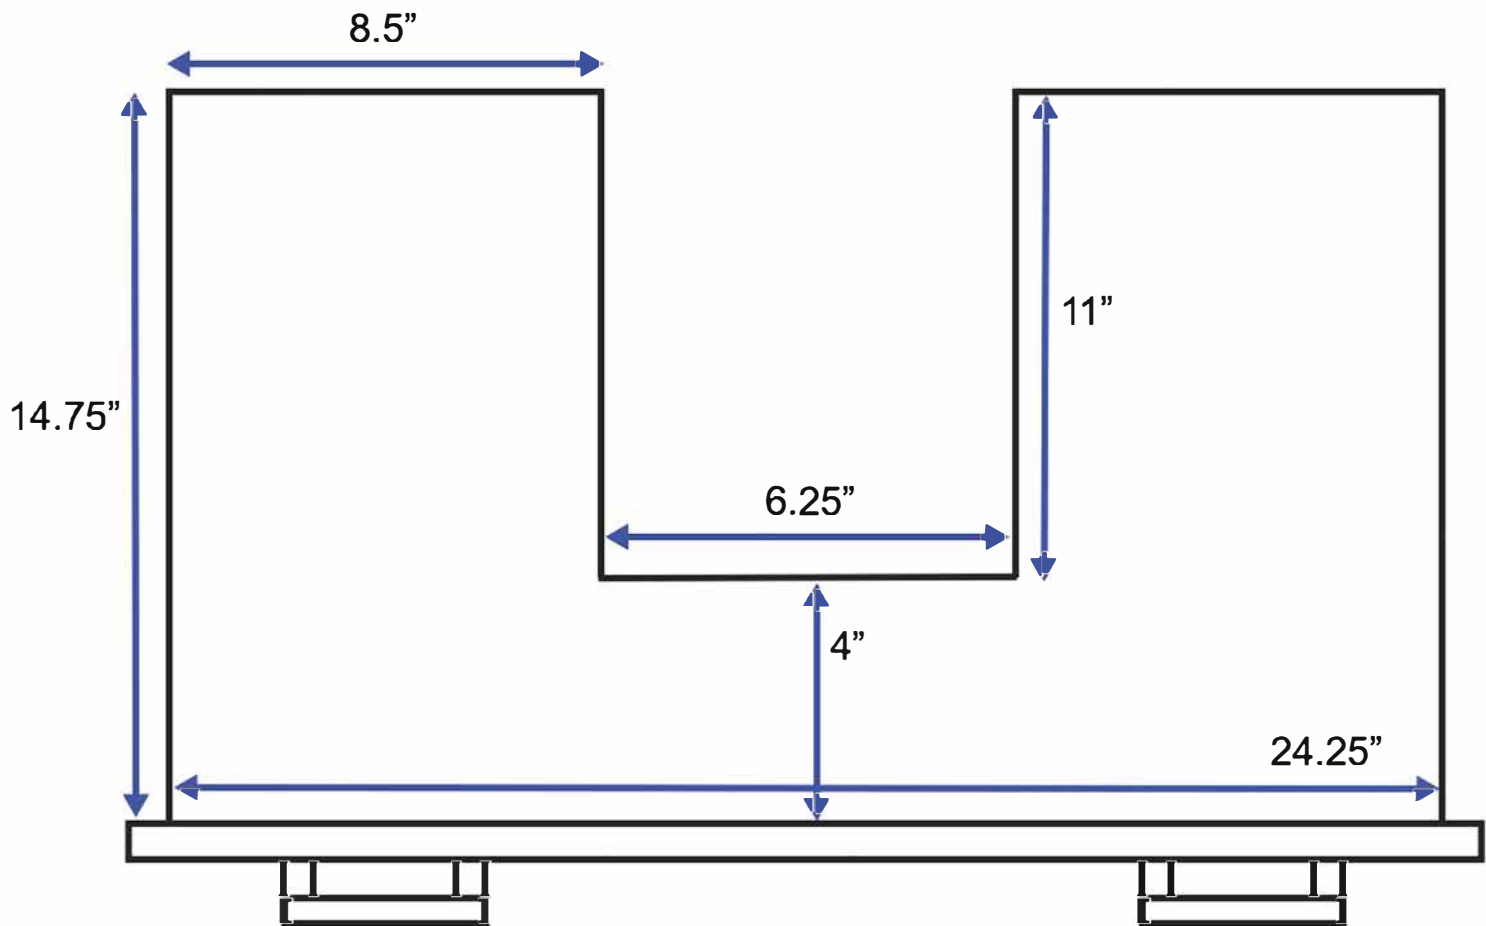

72-inch Bath Vanity Drawer Under Sink - Bird's Eye View

All measurements are approximate and rounded to the nearest quarter inch.
Please allow for a slight margin of error.